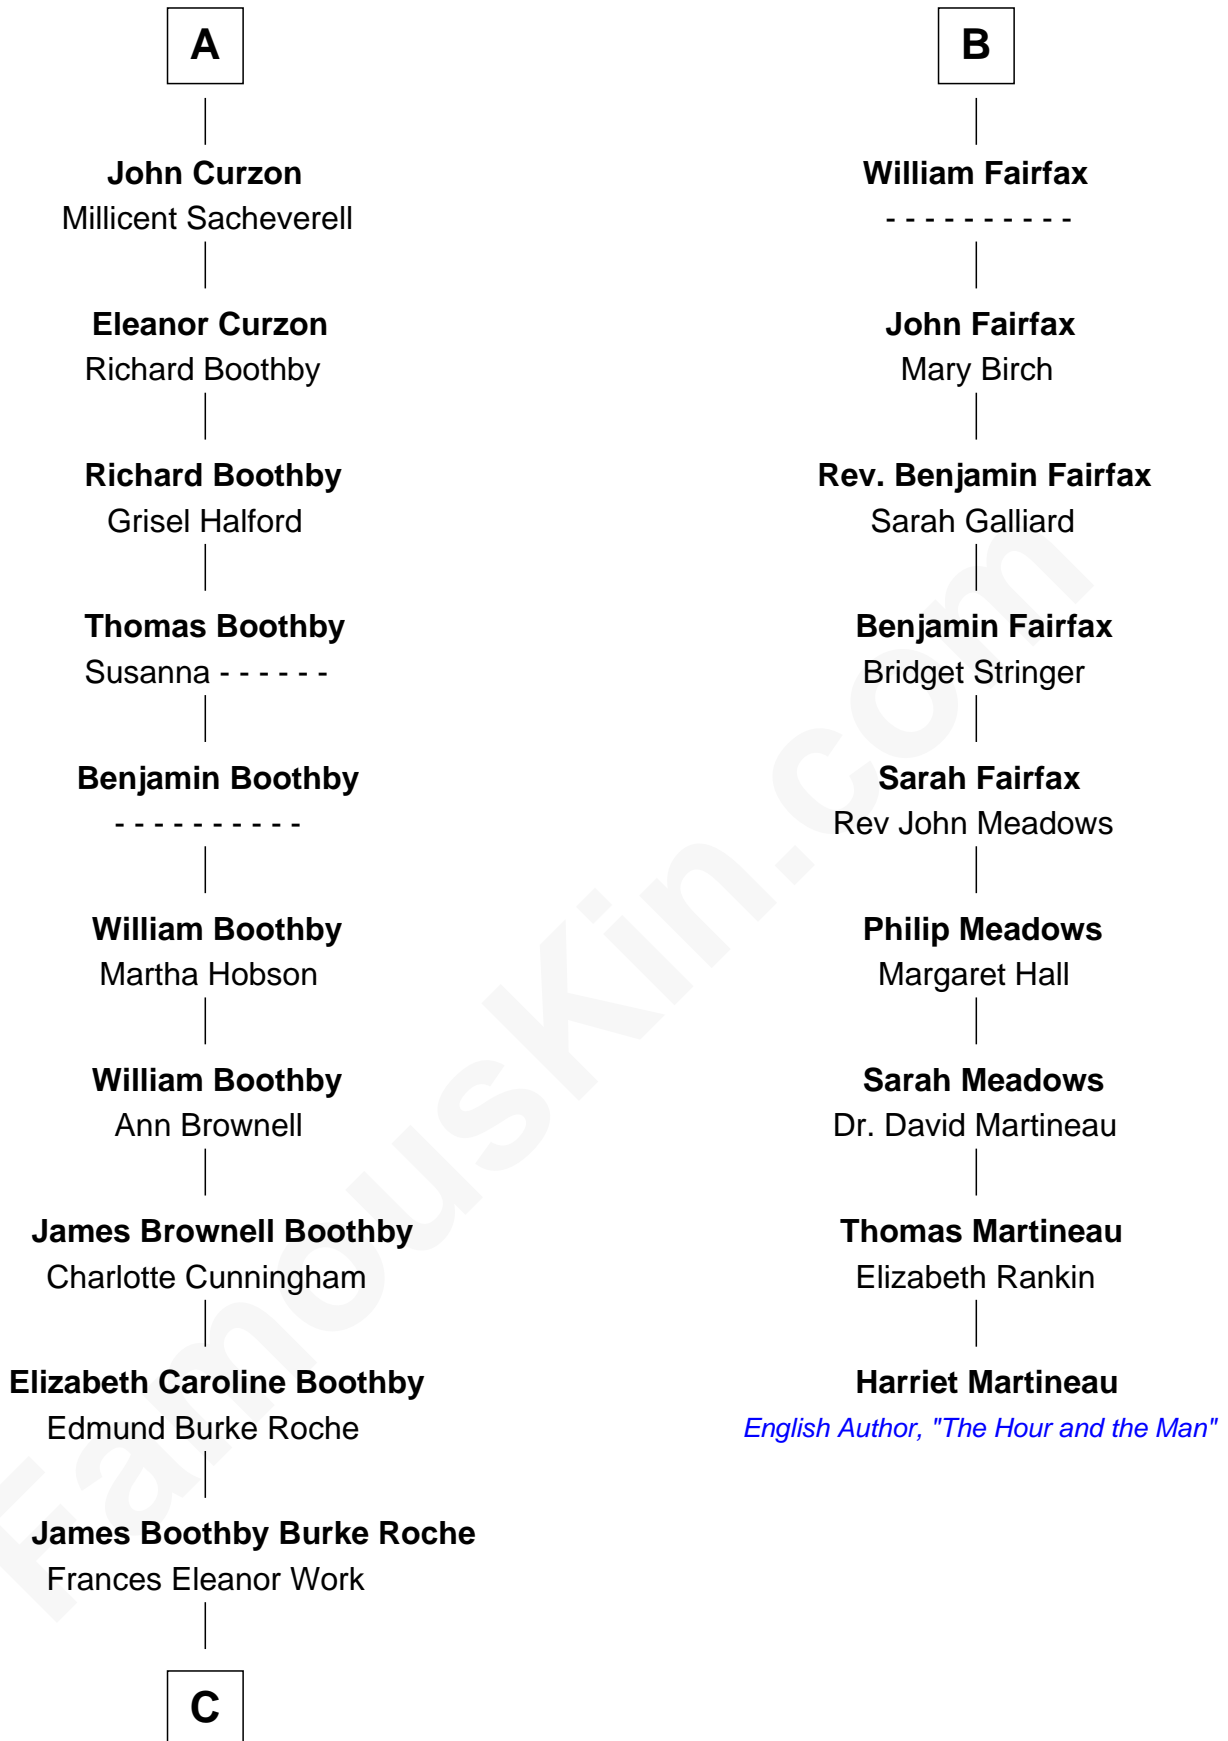

FamousKin.com Relationship Chart of

Oliver Platt

Movie Actor

15th cousin 5 times removed of

Harriet Martineau

Author of The Hour and the Man

C

—
Cynthia Burke Roche

Arthur Scott Burden

—
Eileen Burden

Walter Maynard

—
Sheila Maynard

Nicholas Platt

—
Oliver Platt

Movie Actor