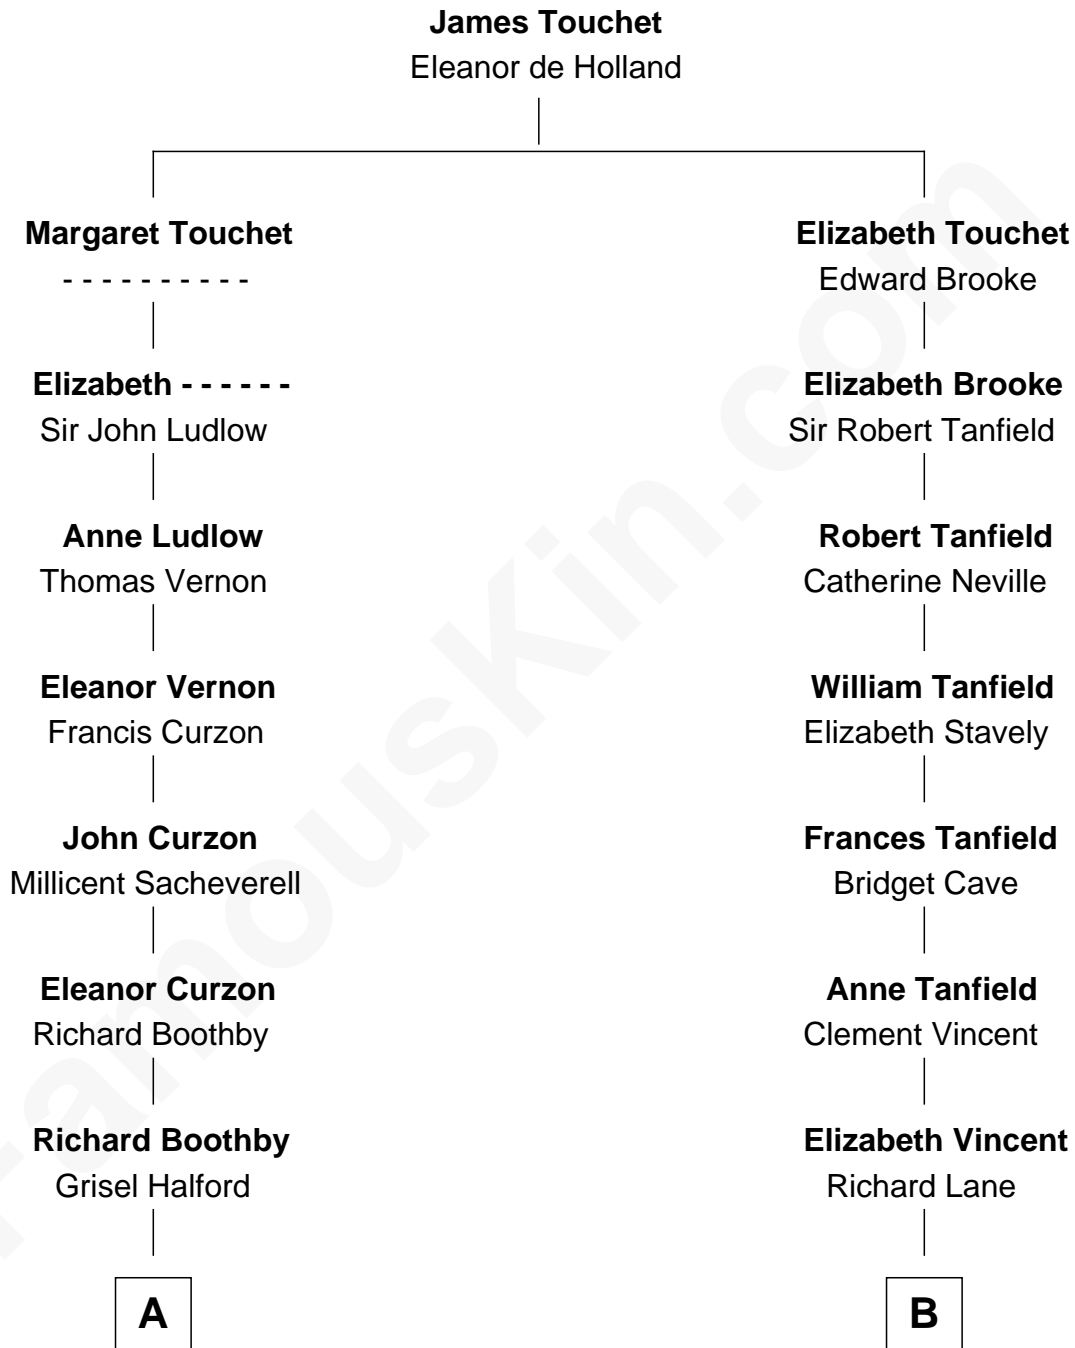

# FamousKin.com Relationship Chart of

**Oliver Platt**  
Movie Actor

13th cousin 4 times removed of

**John Marshall**

4th Chief Justice of the U.S. Supreme Court

Oliver Platt photo by [Bridget Laudien](#) (CC BY-SA 3.0)