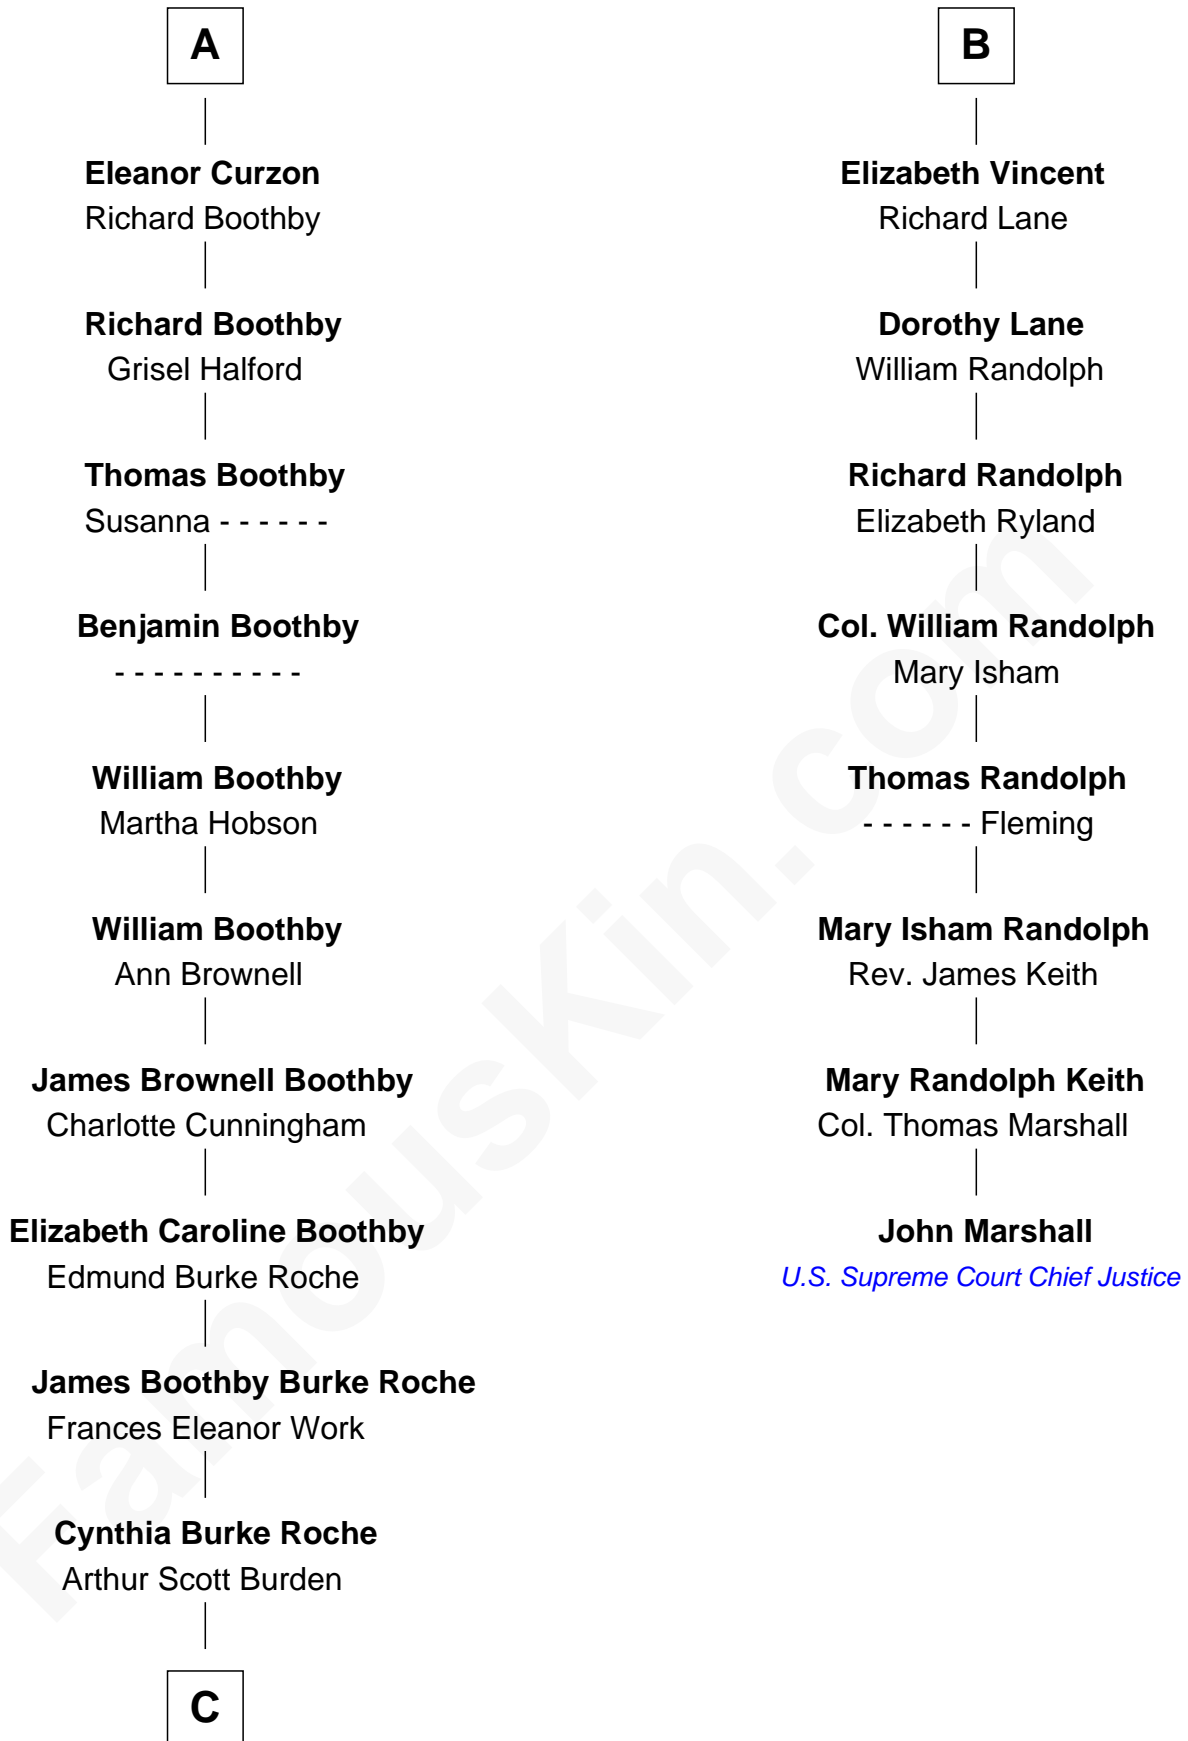

FamousKin.com Relationship Chart of

Oliver Platt
Movie Actor

14th cousin 5 times removed of

John Marshall

4th Chief Justice of the U.S. Supreme Court

Sir Richard Fitzalan
Elizabeth de Bohun

Joan Fitzalan
Sir William Beauchamp

Elizabeth Fitzalan
Sir Thomas Mowbray

Joan Beauchamp
James Butler

Margaret Mowbray
Sir Robert Howard

Elizabeth Butler
John Talbot

Katherine Howard
Sir Edward Neville

Ann Talbot
Sir Henry Vernon

Catherine Neville
Robert Tanfield

Thomas Vernon
Anne Ludlow

William Tanfield
Elizabeth Stavely

Eleanor Vernon
Francis Curzon

Frances Tanfield
Bridget Cave

John Curzon
Millicent Sacheverell

Anne Tanfield
Clement Vincent

A

B