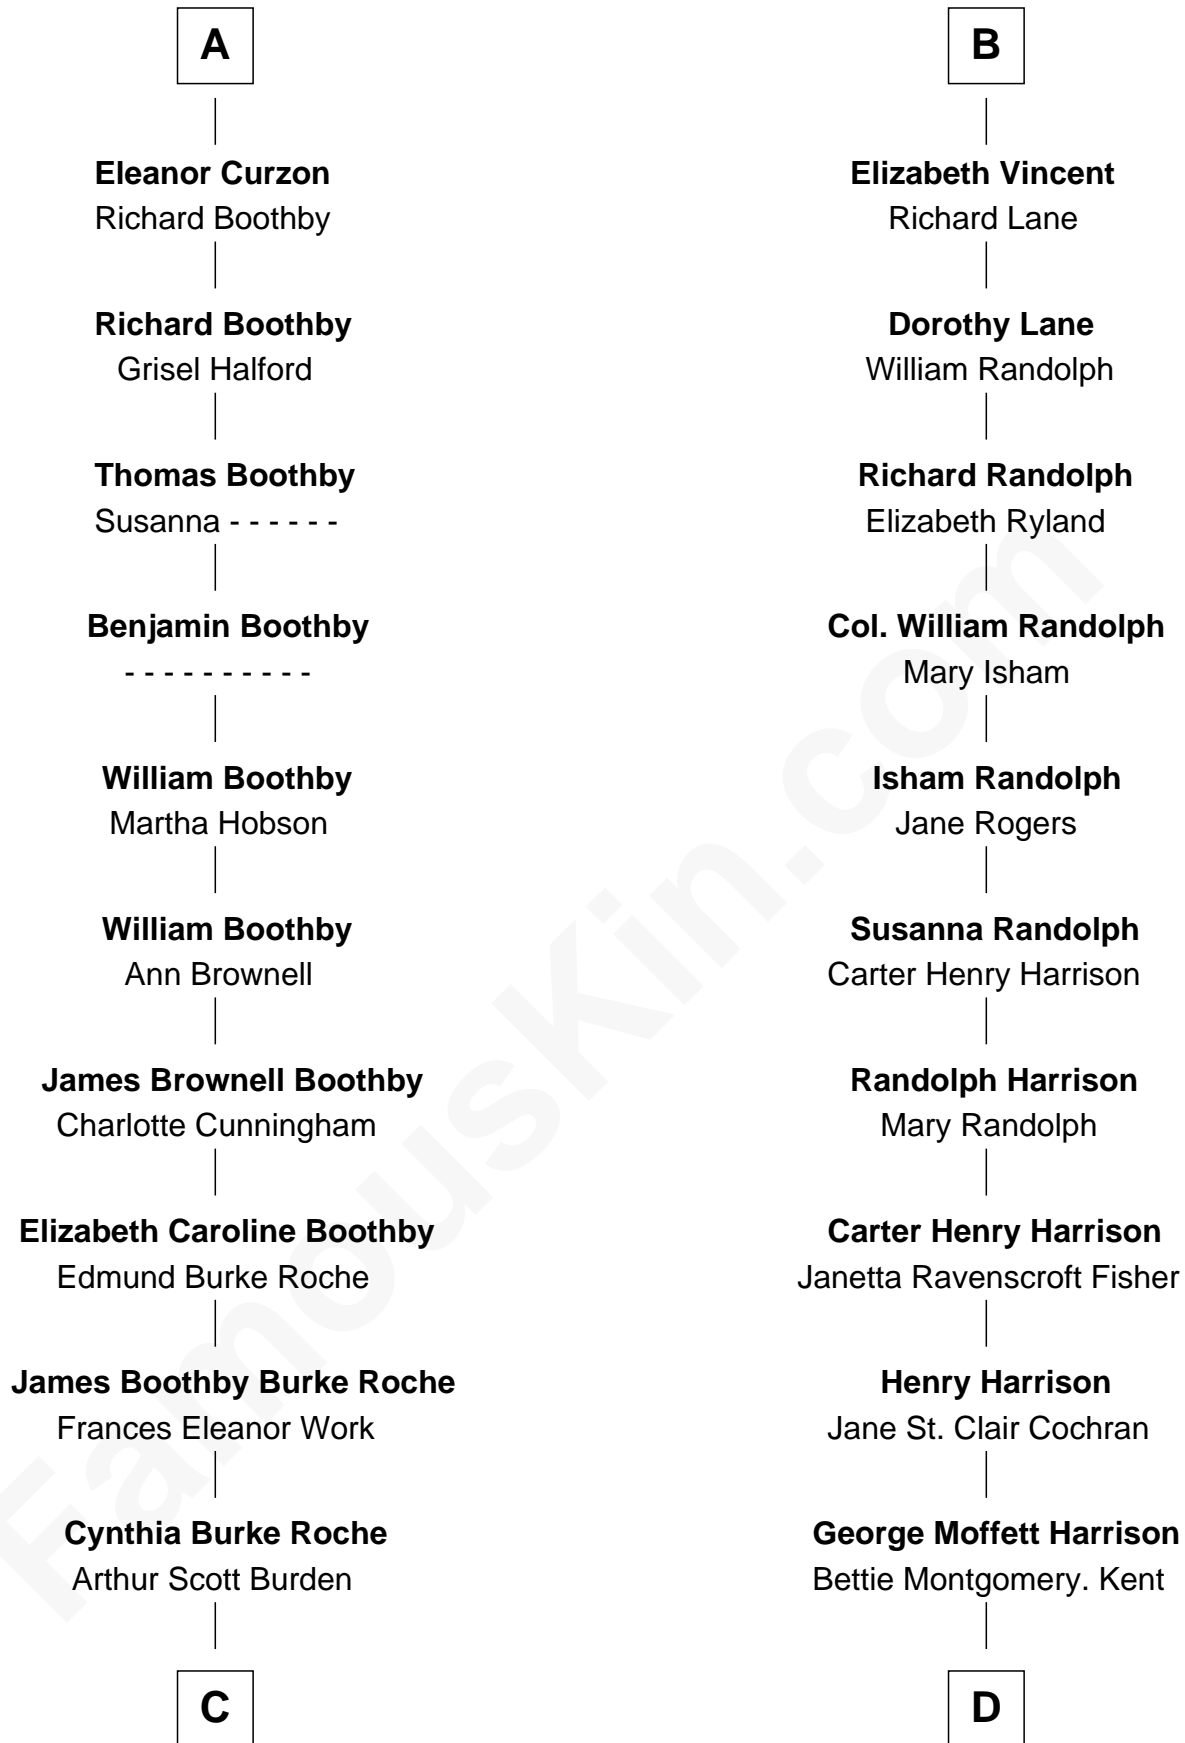

FamousKin.com Relationship Chart of

Oliver Platt

Movie Actor

19th cousin 1 time removed of

Edward Norton

Movie Actor

Sir Richard Fitzalan

Elizabeth de Bohun

C

Eileen Burden
Walter Maynard

Sheila Maynard
Nicholas Platt

Oliver Platt
Movie Actor

D

Joseph Kent Harrison
Cornelia Long Somerville

Betty Kent Harrison
Edward Mower Norton

Edward Mower Norton
Lydia Robinson Rouse