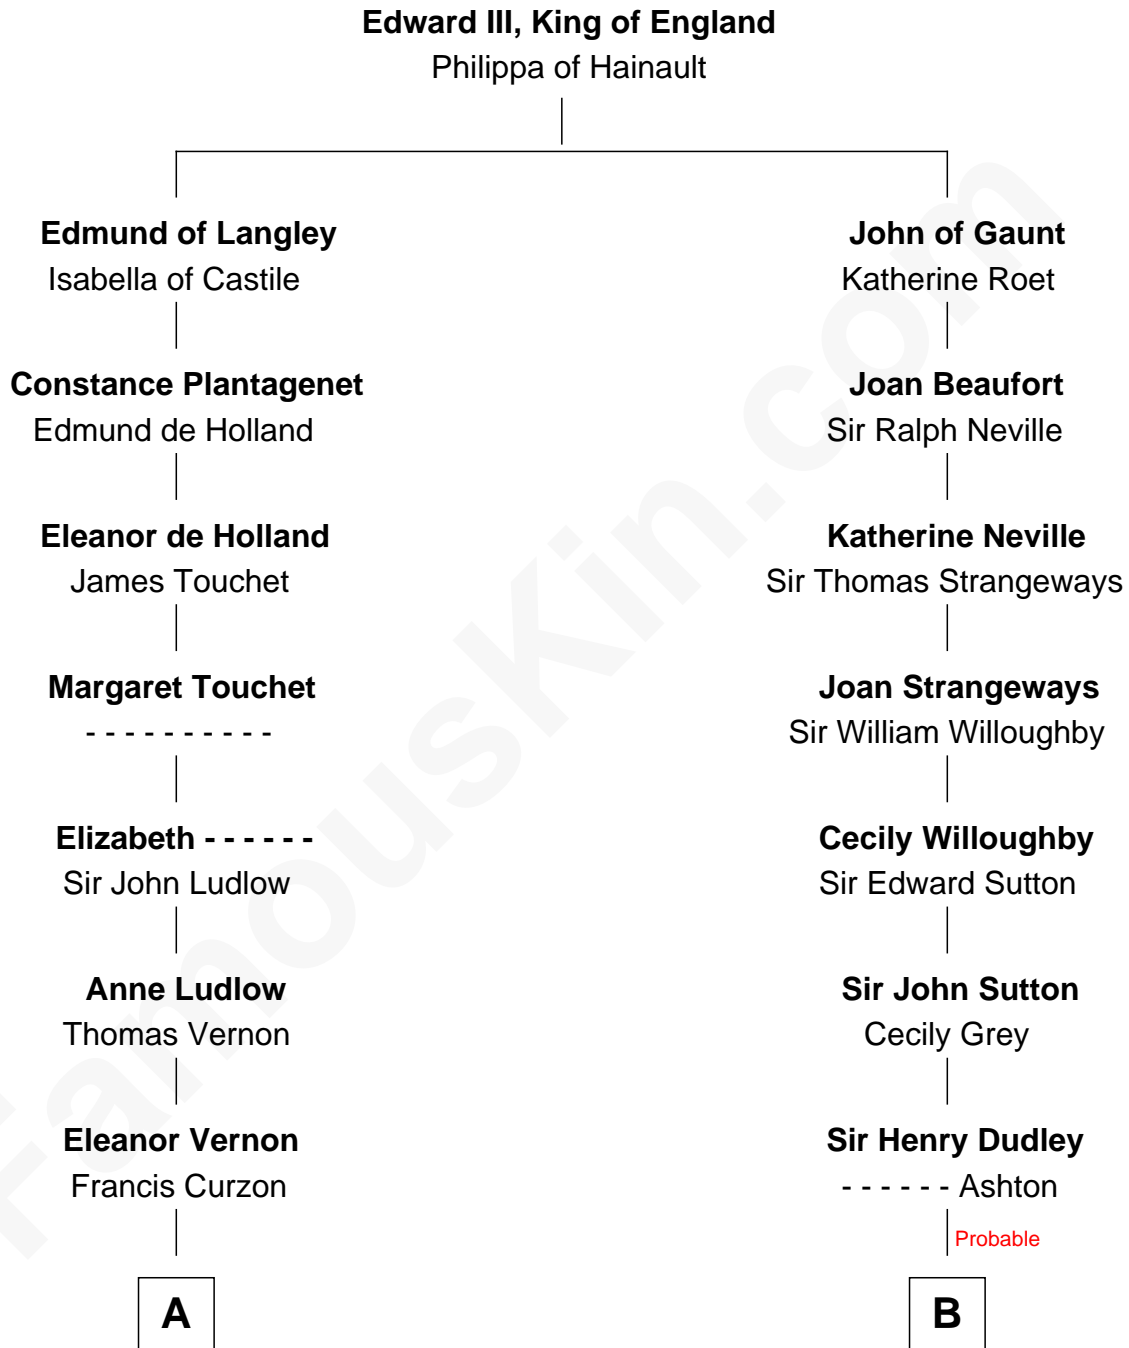

FamousKin.com
Relationship Chart of
Oliver Platt
Movie Actor

16th cousin 4 times removed of
Oliver Wendell Holmes, Jr.
U.S. Supreme Court Justice

C

—
Cynthia Burke Roche

Arthur Scott Burden

—
Eileen Burden

Walter Maynard

—
Sheila Maynard

Nicholas Platt

—
Oliver Platt

Movie Actor

FamousKin.com