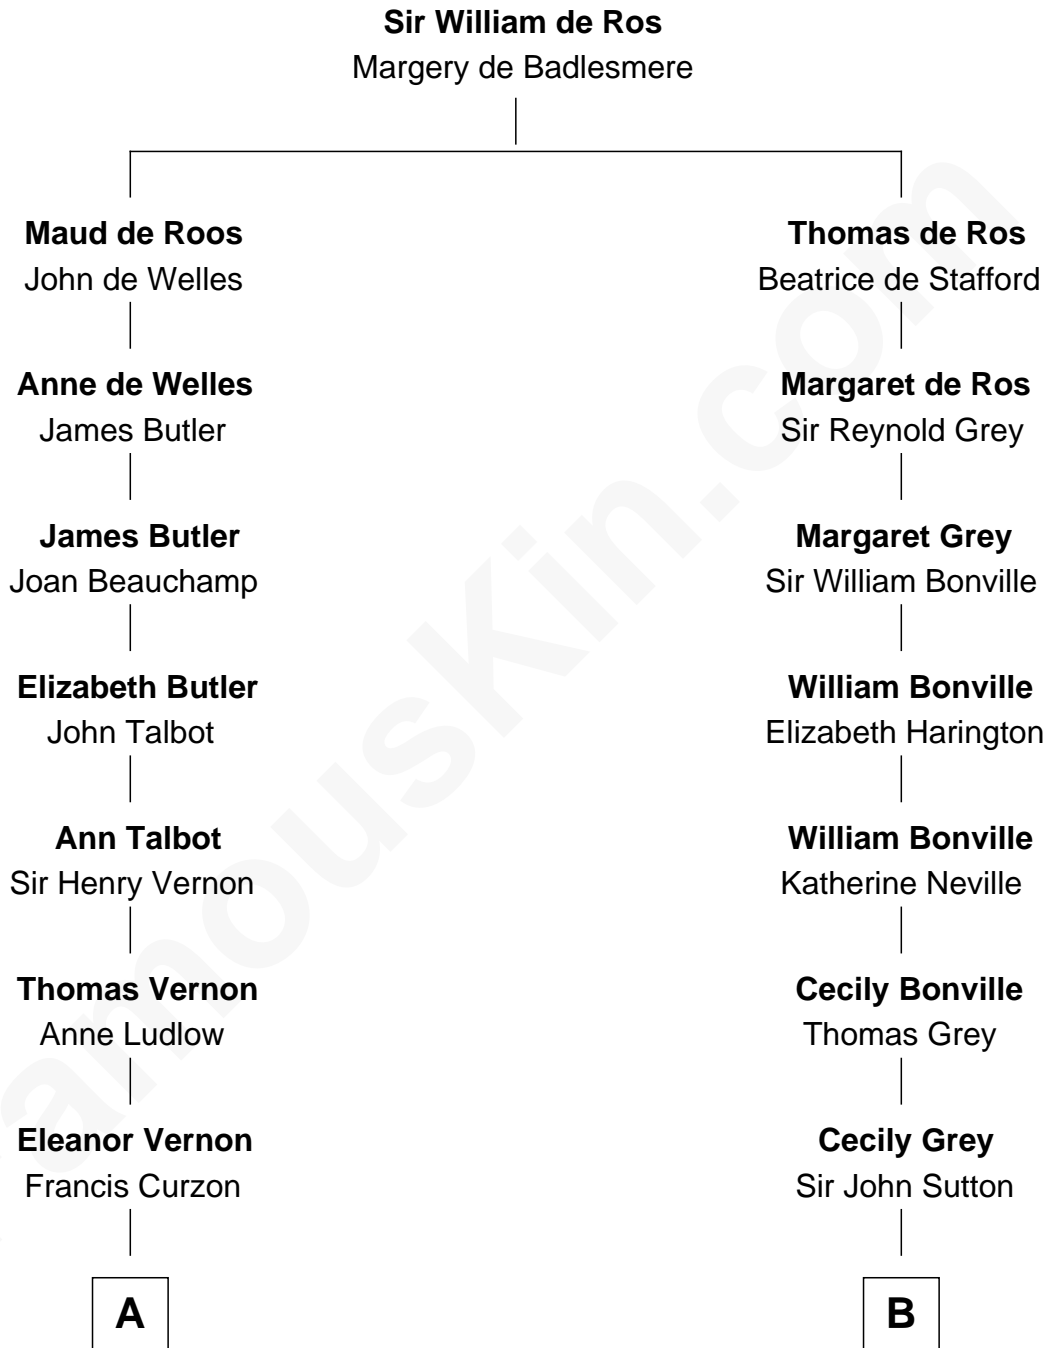

FamousKin.com Relationship Chart of

Oliver Platt
Movie Actor

17th cousin 3 times removed of

Oliver Wendell Holmes, Jr.
U.S. Supreme Court Justice

C

—
Cynthia Burke Roche

Arthur Scott Burden

—
Eileen Burden

Walter Maynard

—
Sheila Maynard

Nicholas Platt

—
Oliver Platt

Movie Actor

FamousKin.com