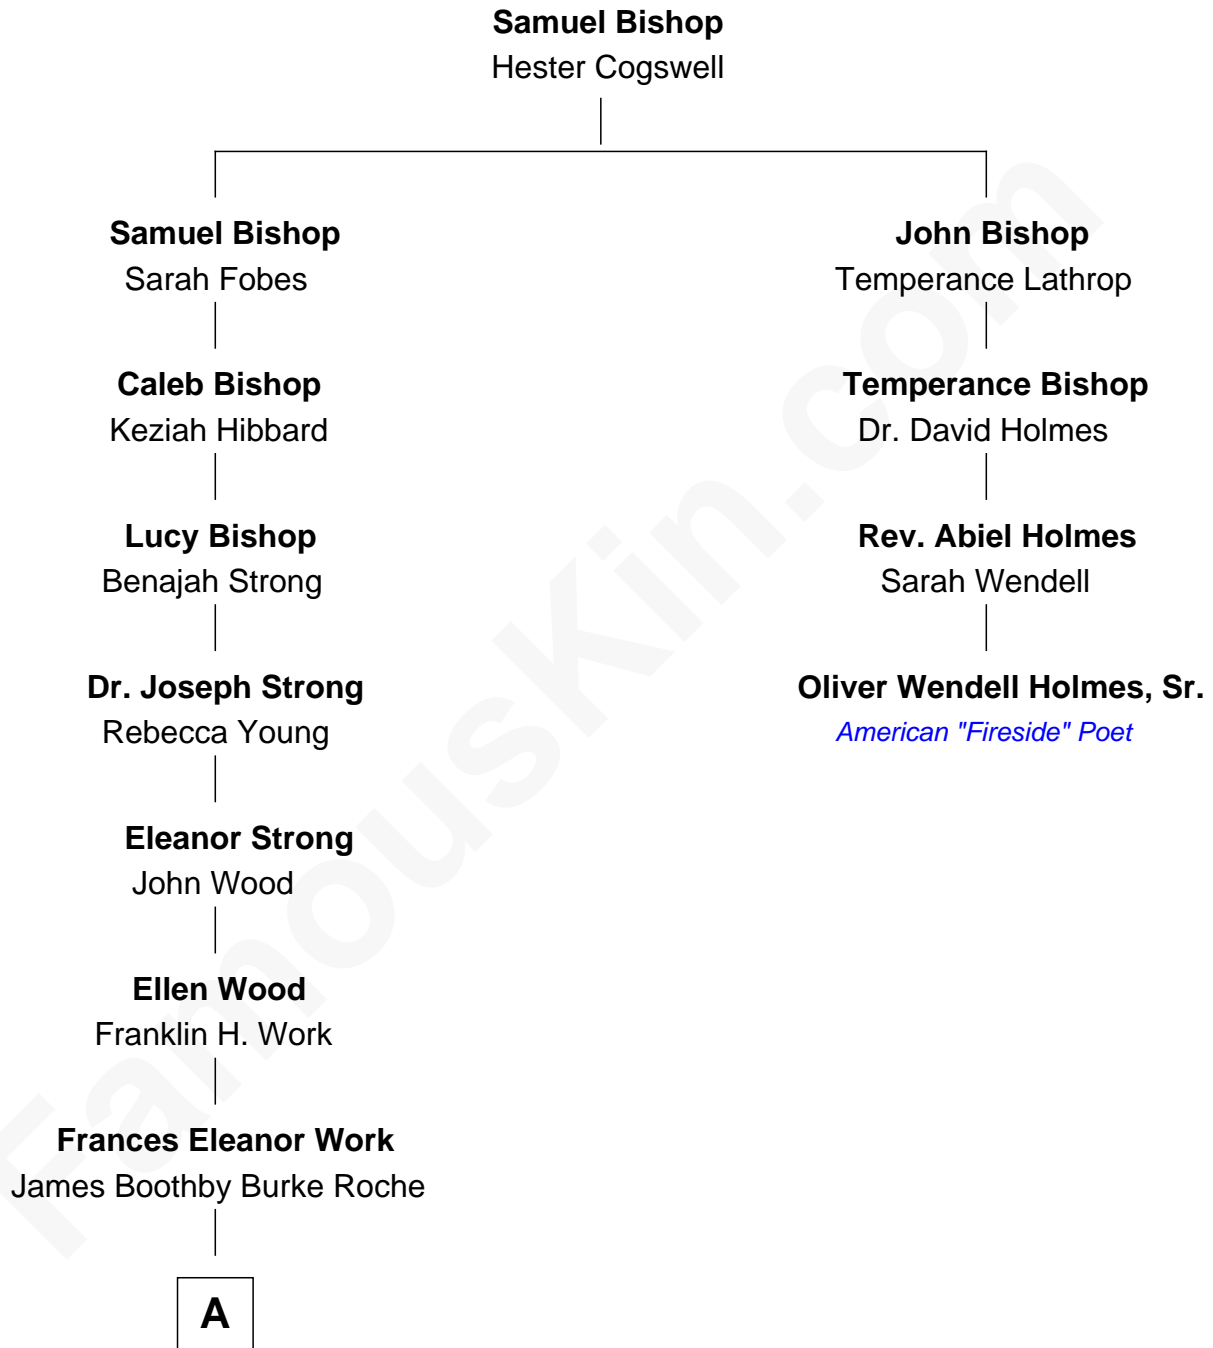

FamousKin.com Relationship Chart of

Oliver Platt

Movie Actor

3rd cousin 7 times removed of

Oliver Wendell Holmes, Sr.

American "Fireside" Poet

A

—
Cynthia Burke Roche

Arthur Scott Burden

—
Eileen Burden

Walter Maynard

—
Sheila Maynard

Nicholas Platt

—
Oliver Platt

Movie Actor

FamousKin.com