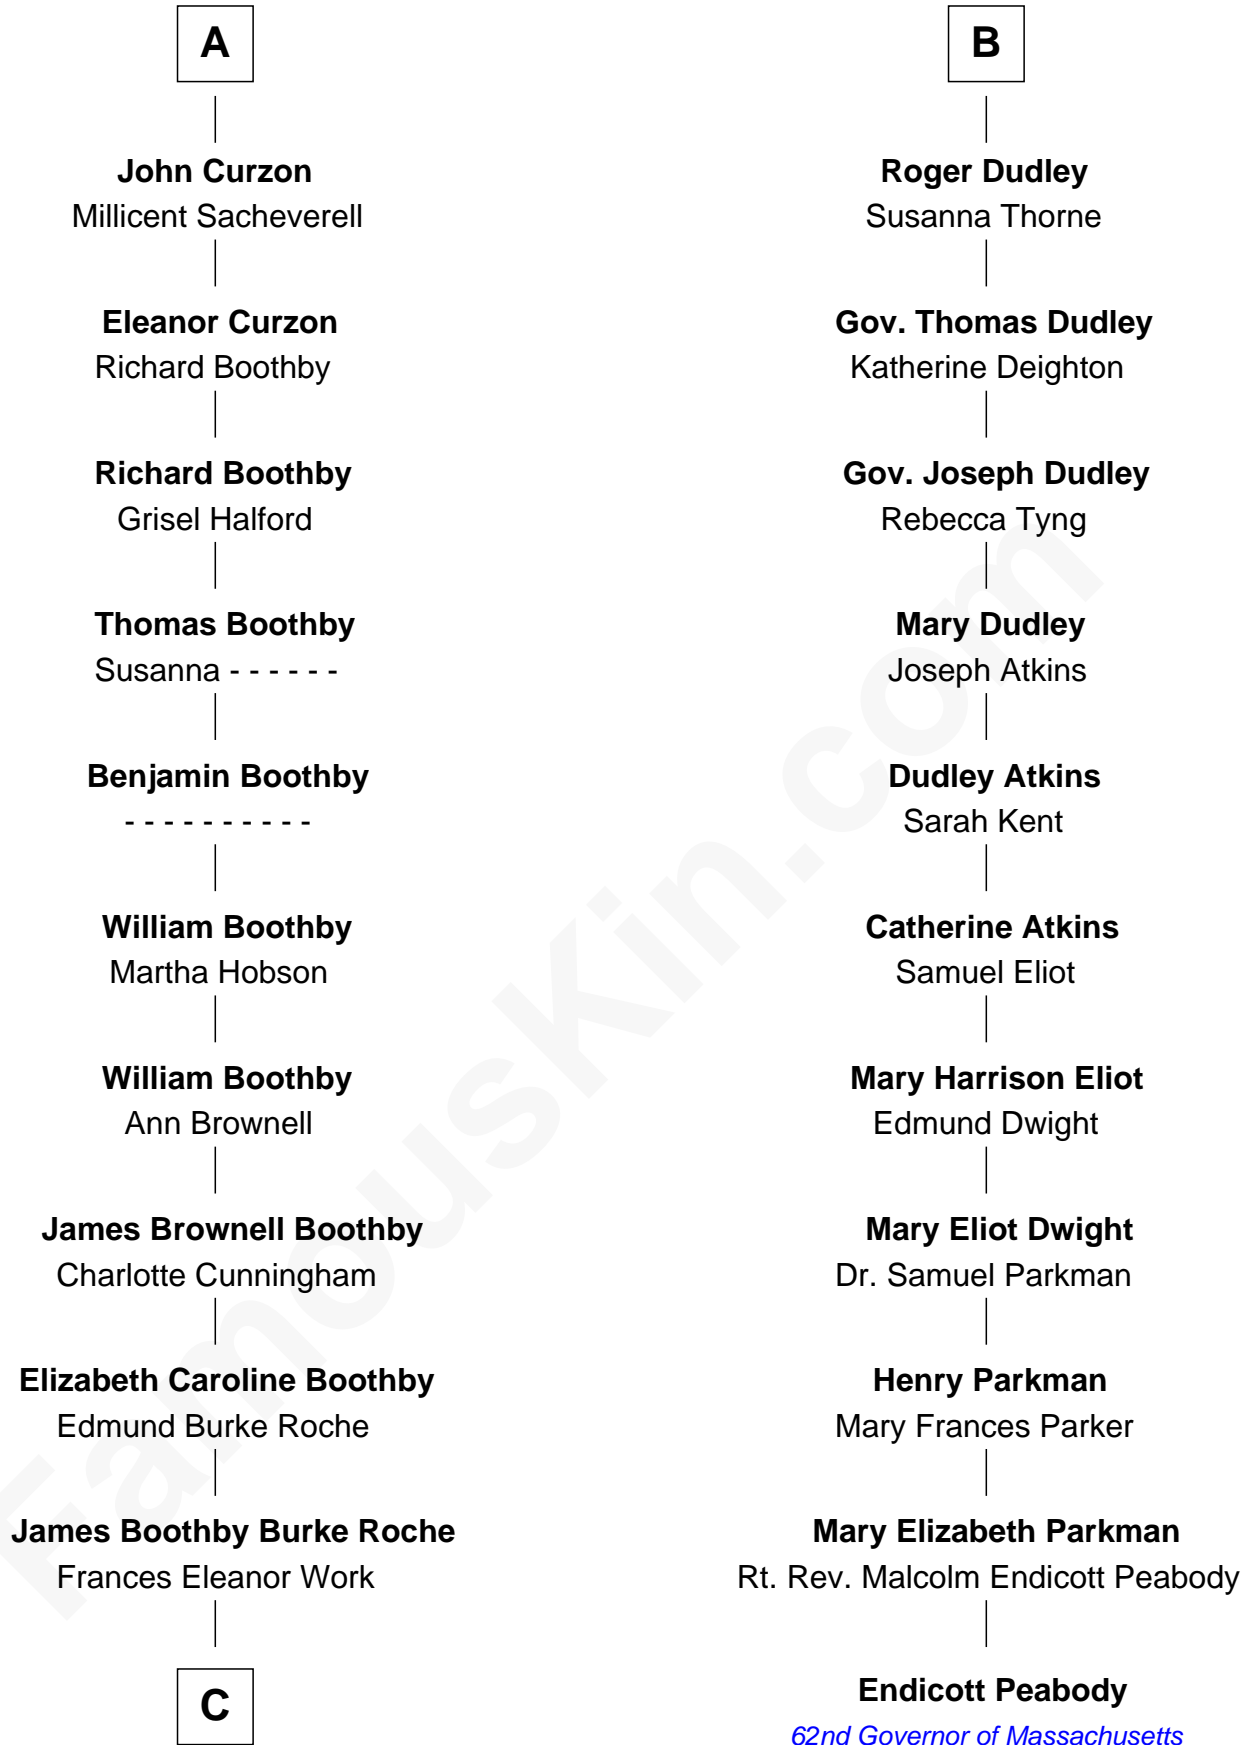

# FamousKin.com Relationship Chart of

**Oliver Platt**

*Movie Actor*

17th cousin 3 times removed of

**Endicott Peabody**

*62nd Governor of Massachusetts*

**Edward III, King of England**

Philippa of Hainault

**C**

—  
**Cynthia Burke Roche**

Arthur Scott Burden

—  
**Eileen Burden**

Walter Maynard

—  
**Sheila Maynard**

Nicholas Platt

—  
**Oliver Platt**