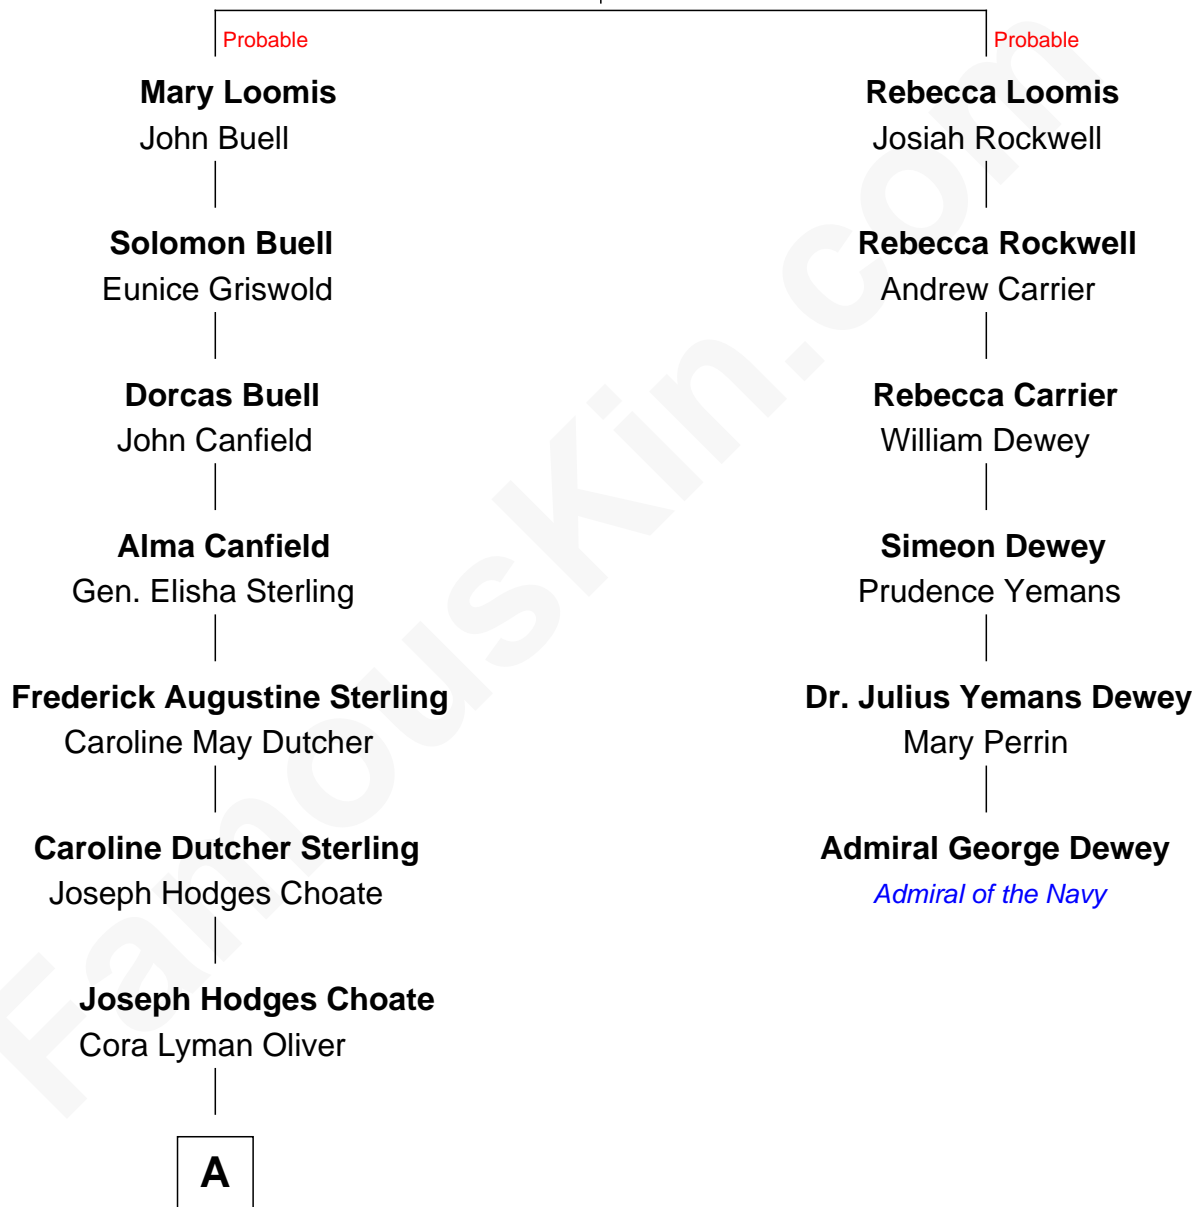

FamousKin.com Relationship Chart of

Oliver Platt
Movie Actor

5th cousin 4 times removed of

Admiral George Dewey
Admiral of the Navy

John Loomis

A

—
Helen Choate
Geoffrey Platt

—
Nicholas Platt
Sheila Maynard

—
Oliver Platt
Movie Actor

FamousKin.com