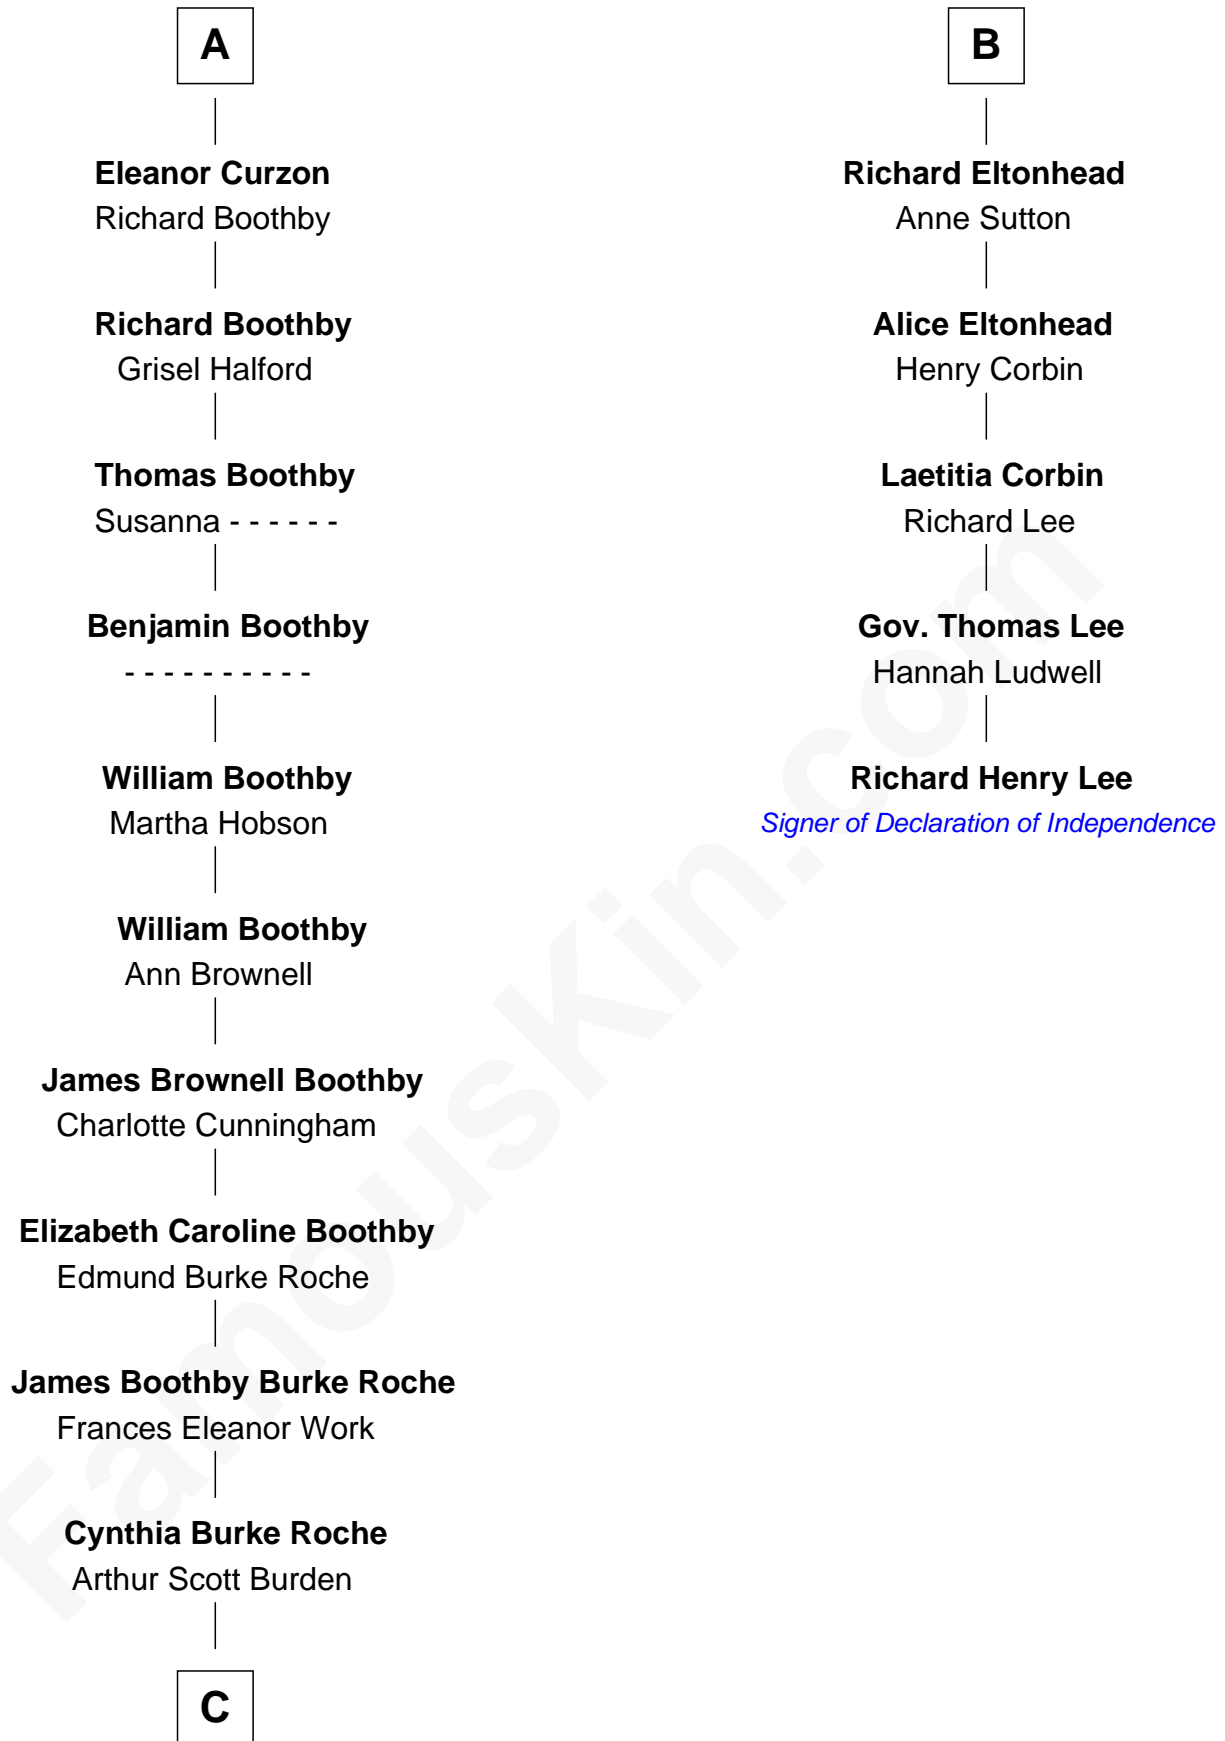

FamousKin.com
Relationship Chart of
Oliver Platt
Movie Actor

11th cousin 8 times removed of

Richard Henry Lee
Signer of the Declaration of Independence

C

Eileen Burden
Walter Maynard

Sheila Maynard
Nicholas Platt