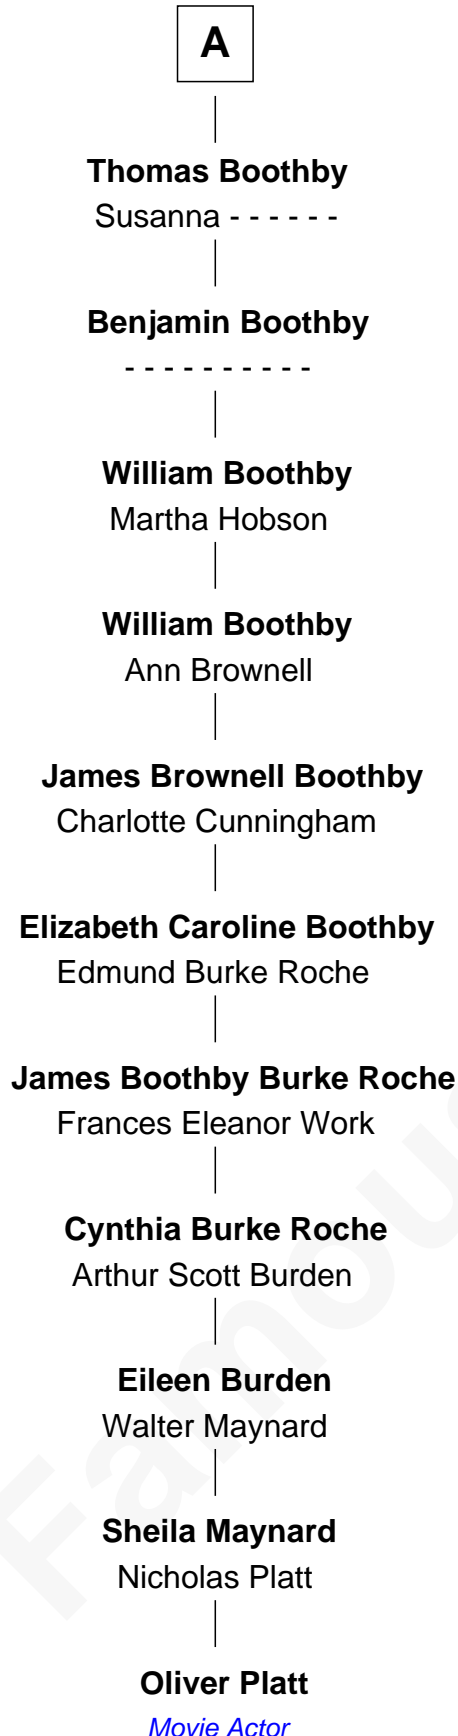

FamousKin.com Relationship Chart of

Oliver Platt

Movie Actor

3rd cousin 14 times removed of

Anne Boleyn

2nd Wife of King Henry VIII

James Butler
Joan Beauchamp

Elizabeth Butler

John Talbot

Ann Talbot

Sir Henry Vernon

Thomas Vernon

Anne Ludlow

Eleanor Vernon

Francis Curzon

John Curzon

Millicent Sacheverell

Eleanor Curzon

Richard Boothby

Richard Boothby

Grisel Halford

A

Sir Thomas Butler

Anne Hankeford

Margaret Butler

Sir William Boleyn

Thomas Boleyn

Elizabeth Howard

Anne Boleyn

Wife of King Henry VIII

Movie Actor

Oliver Platt photo by [Bridget Laudien](#) (CC BY-SA 3.0)