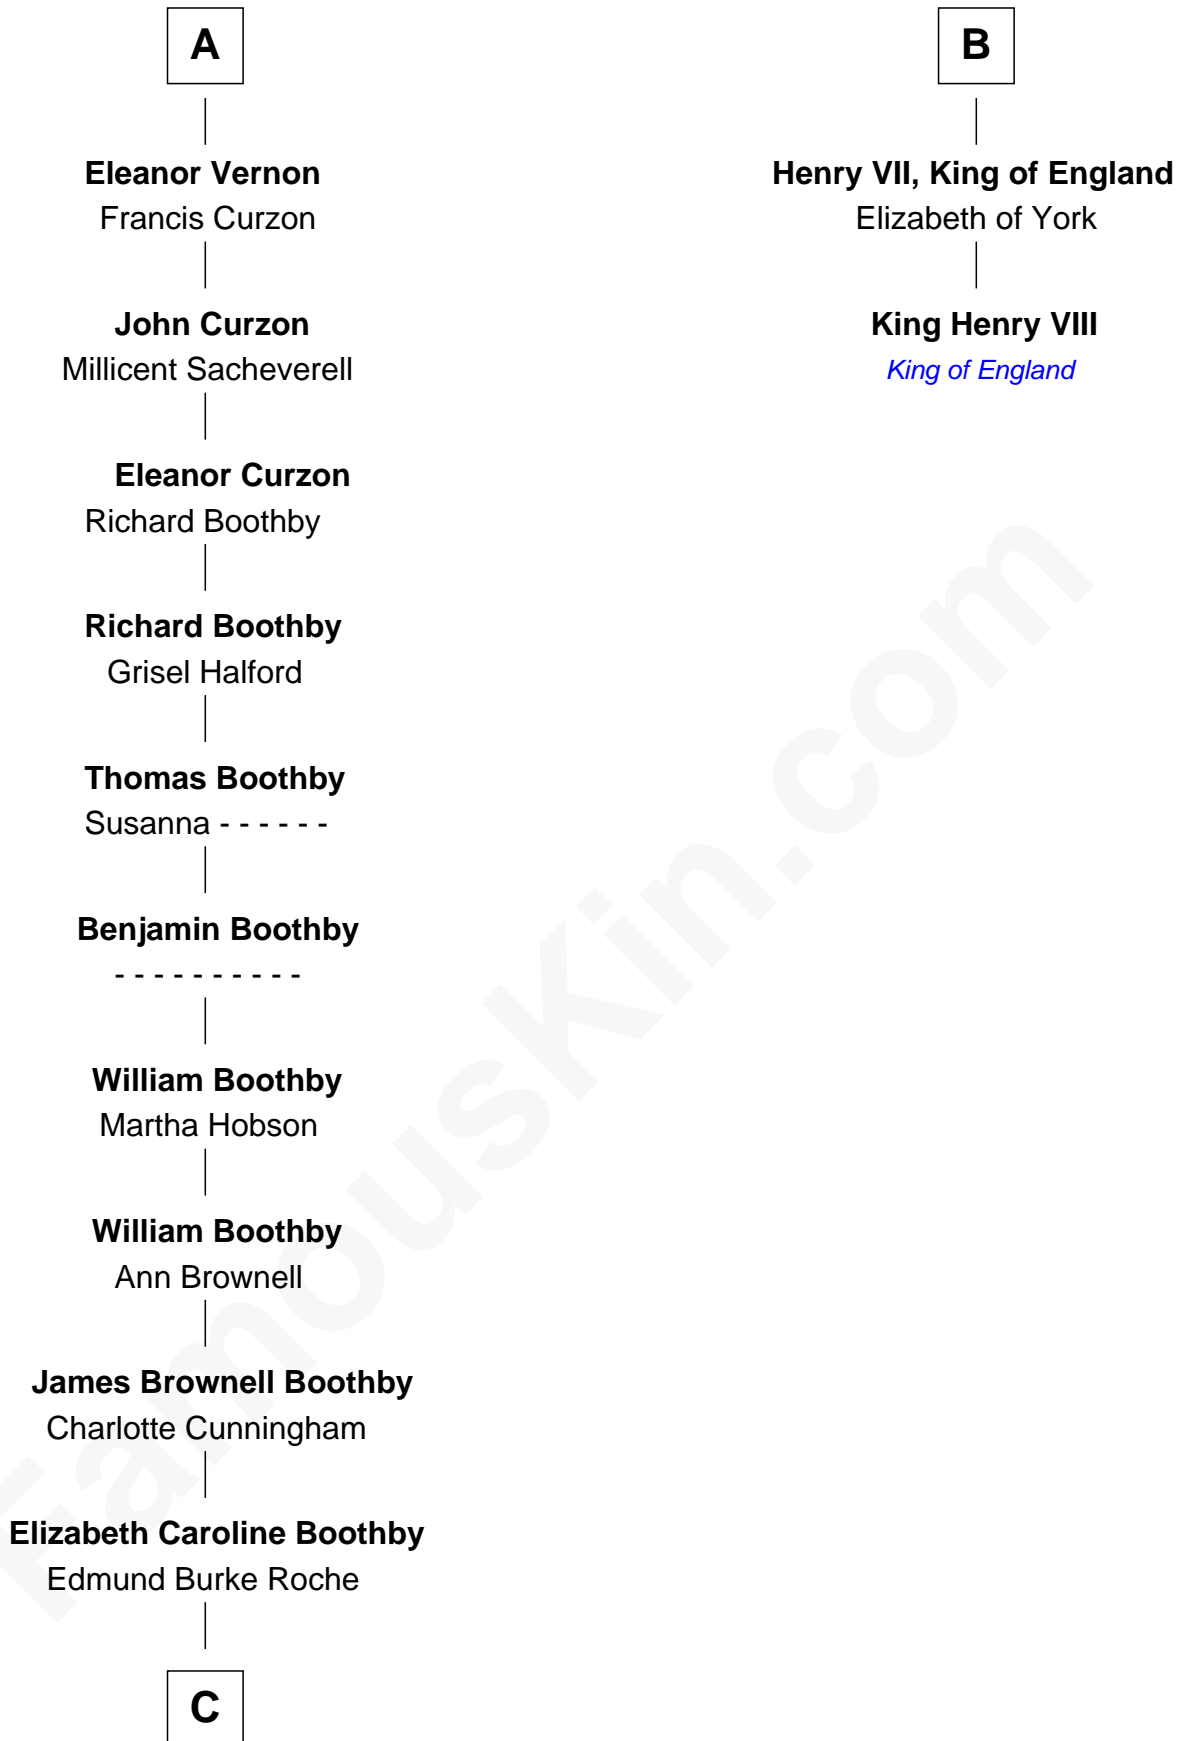

FamousKin.com Relationship Chart of

Oliver Platt
Movie Actor

8th cousin 13 times removed of

King Henry VIII
King of England

C

James Boothby Burke Roche

Frances Eleanor Work

Cynthia Burke Roche