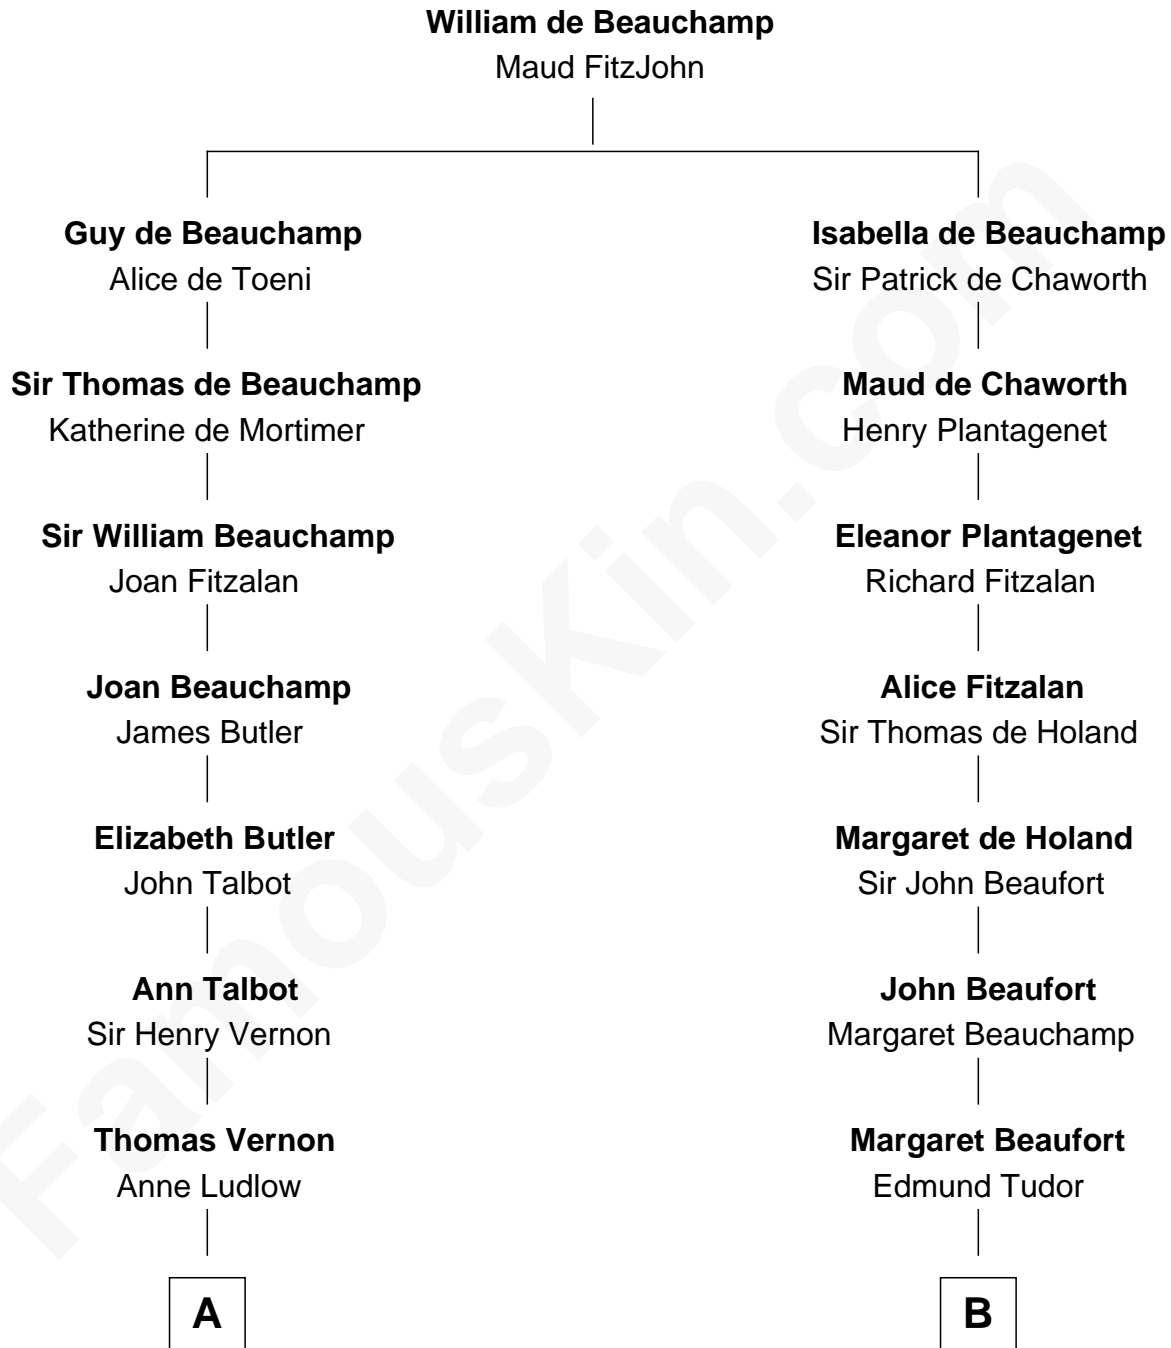

FamousKin.com Relationship Chart of

Oliver Platt
Movie Actor

8th cousin 13 times removed of

King Henry VIII
King of England

C

James Boothby Burke Roche

Frances Eleanor Work

Cynthia Burke Roche

Arthur Scott Burden

Eileen Burden

Walter Maynard

Sheila Maynard

Nicholas Platt

Oliver Platt

Movie Actor

FamousKin.com