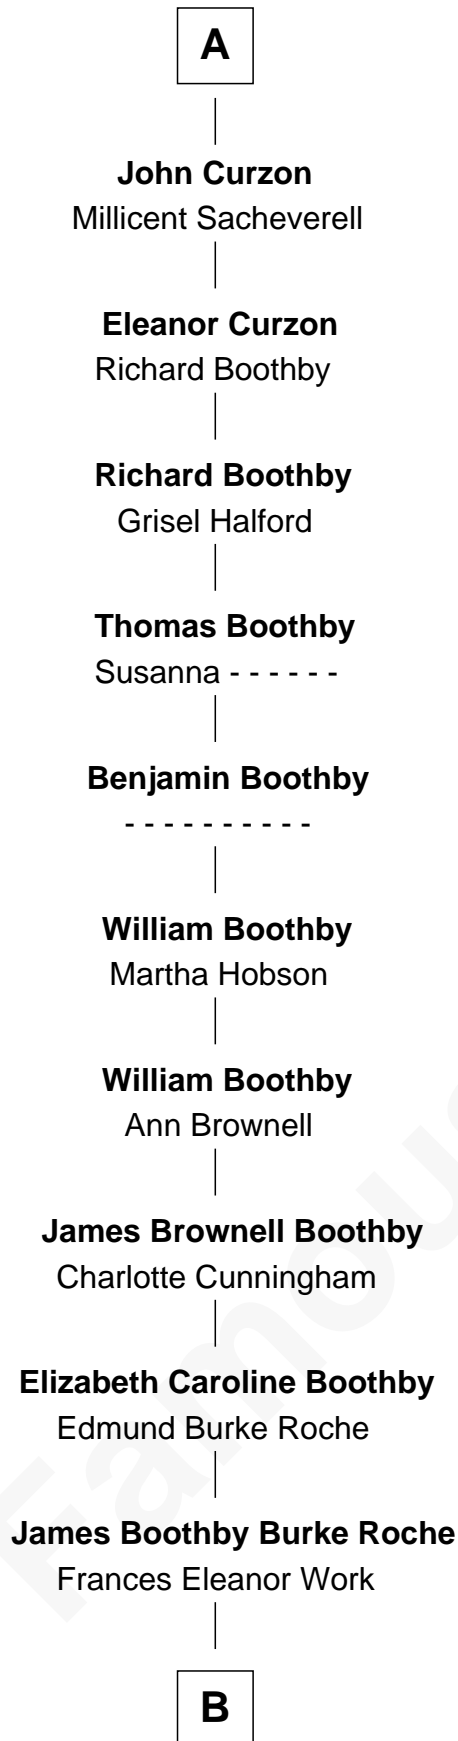

FamousKin.com Relationship Chart of

Oliver Platt
Movie Actor

5th cousin 15 times removed of

King Henry VIII
King of England

B

—
Cynthia Burke Roche

Arthur Scott Burden

—
Eileen Burden

Walter Maynard

—
Sheila Maynard

Nicholas Platt

—
Oliver Platt

Movie Actor