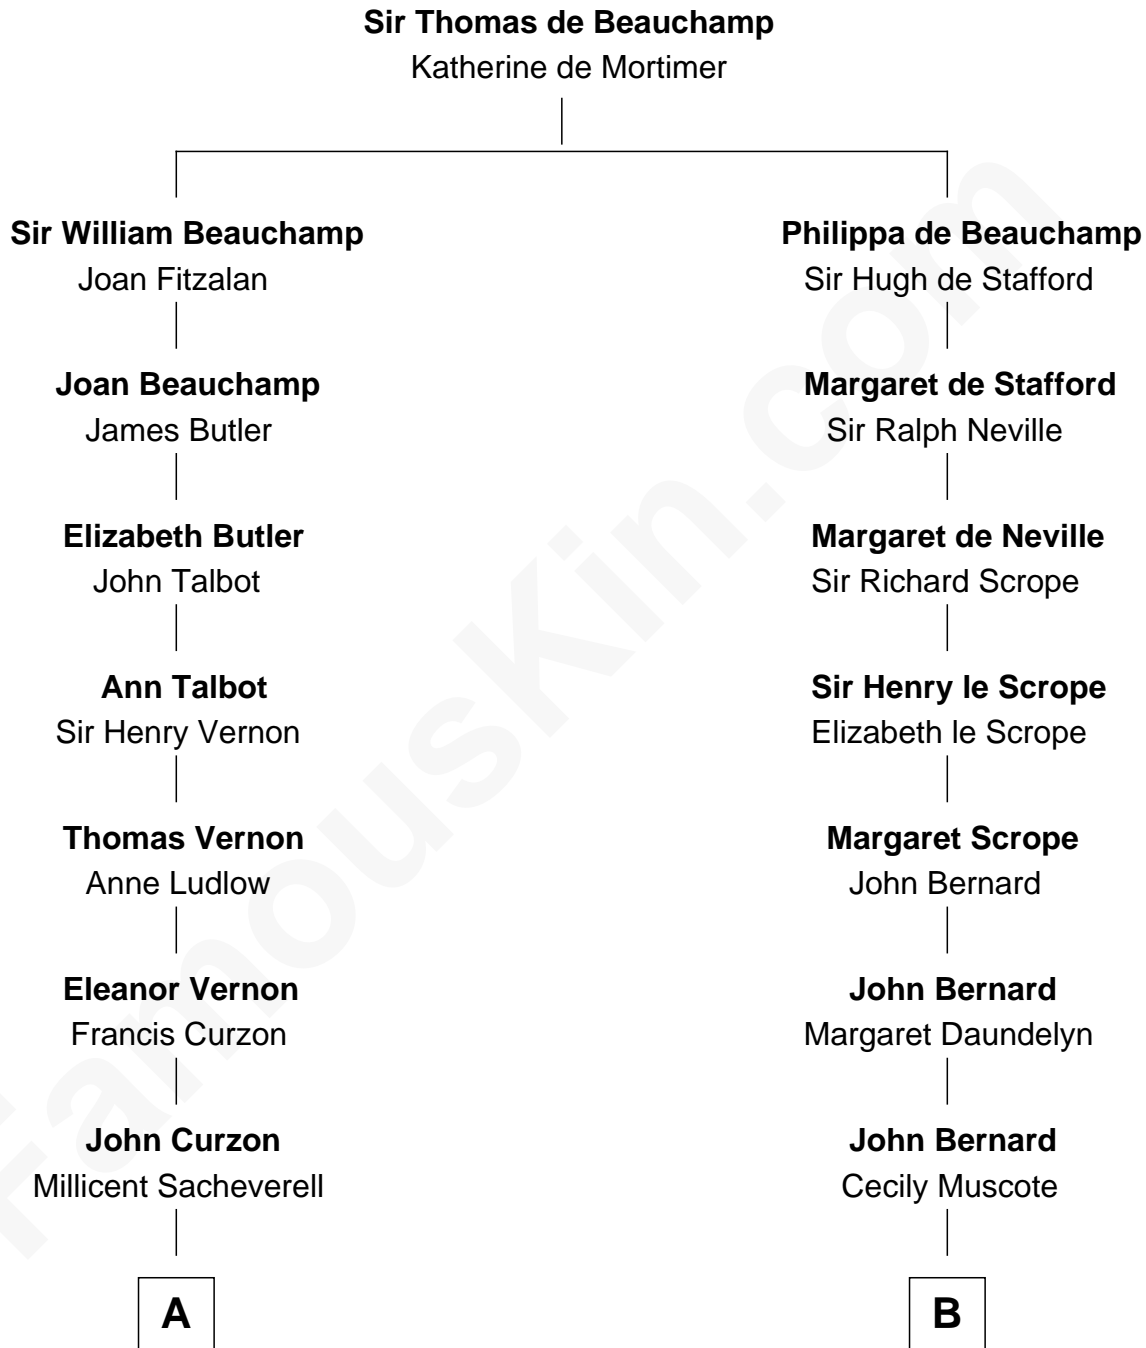

FamousKin.com
Relationship Chart of
Oliver Platt
Movie Actor

13th cousin 6 times removed of

Francis Lightfoot Lee
Signer of the Declaration of Independence

C

—
Eileen Burden
Walter Maynard

—
Sheila Maynard
Nicholas Platt