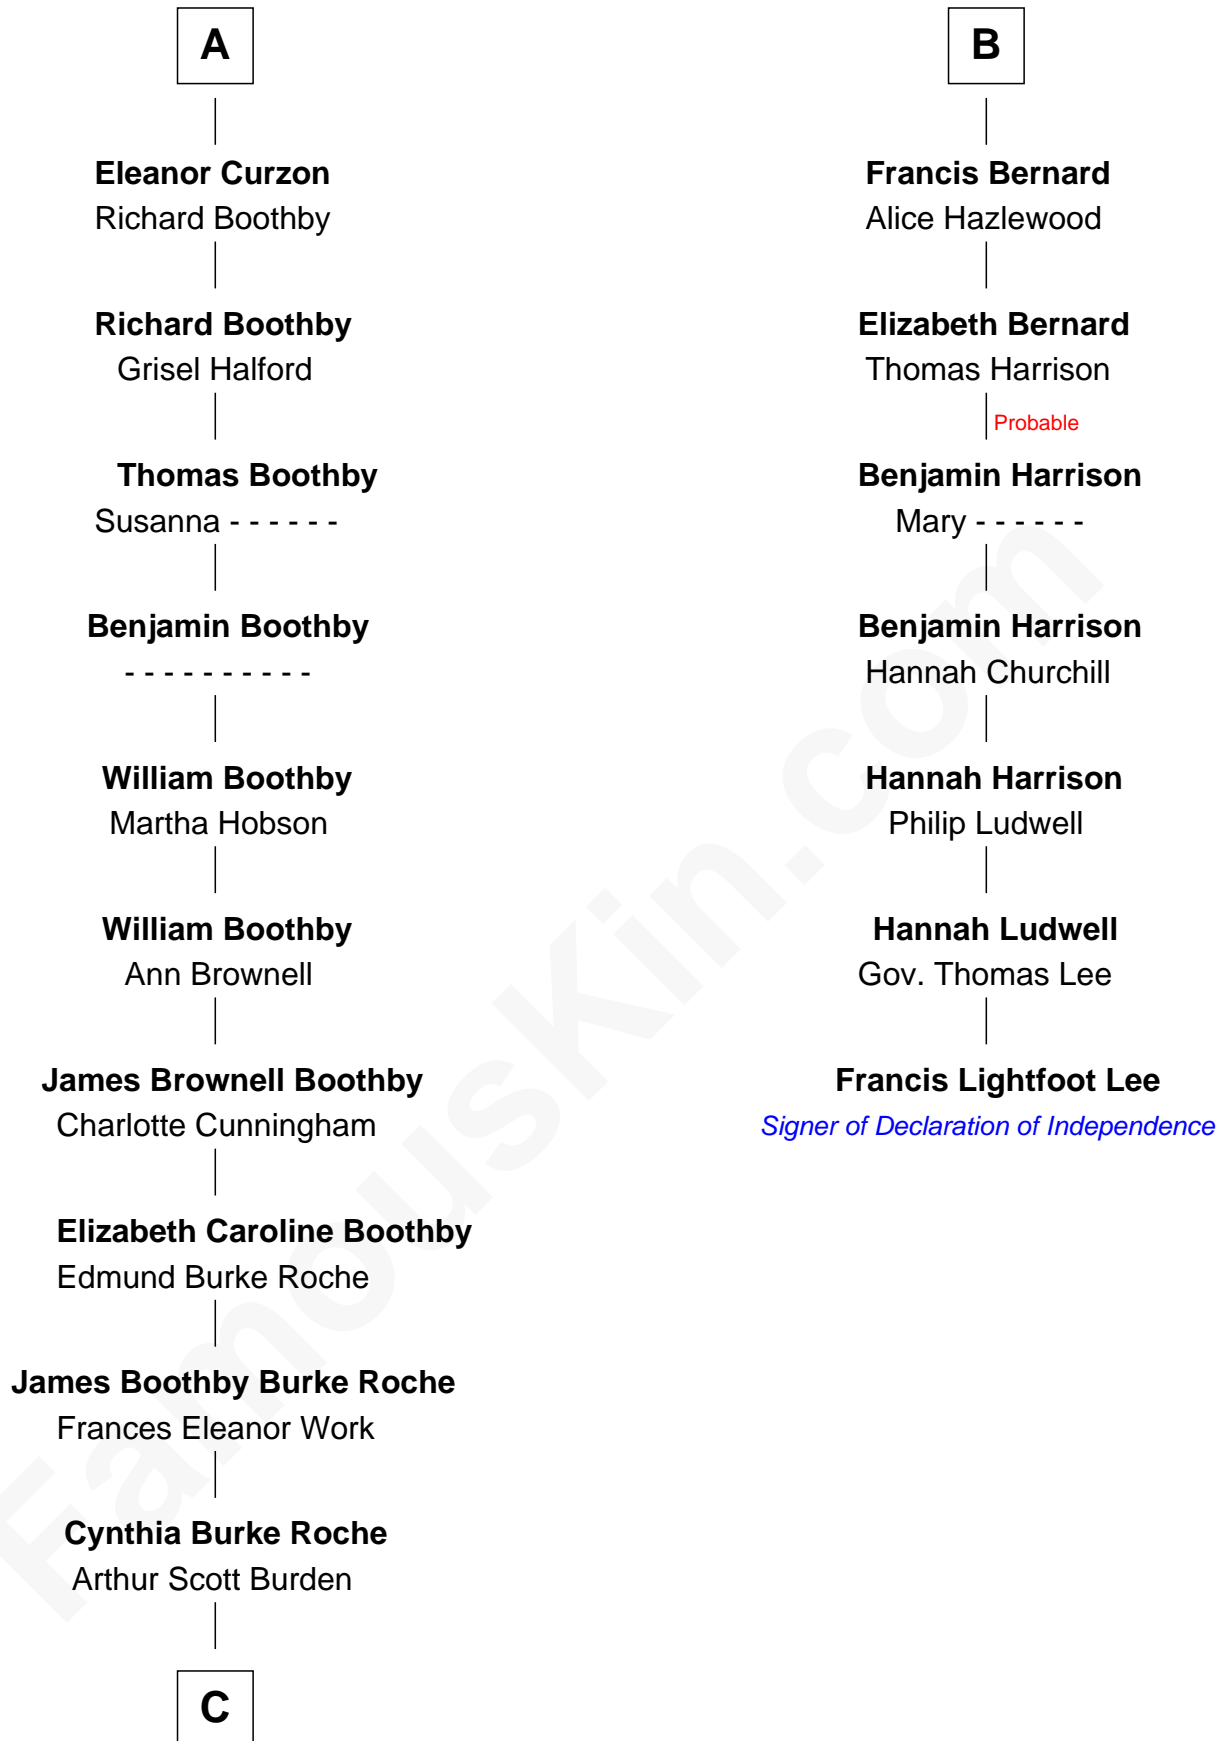

FamousKin.com
Relationship Chart of
Oliver Platt
Movie Actor

13th cousin 6 times removed of

Francis Lightfoot Lee
Signer of the Declaration of Independence

C

—
Eileen Burden
Walter Maynard

—
Sheila Maynard
Nicholas Platt