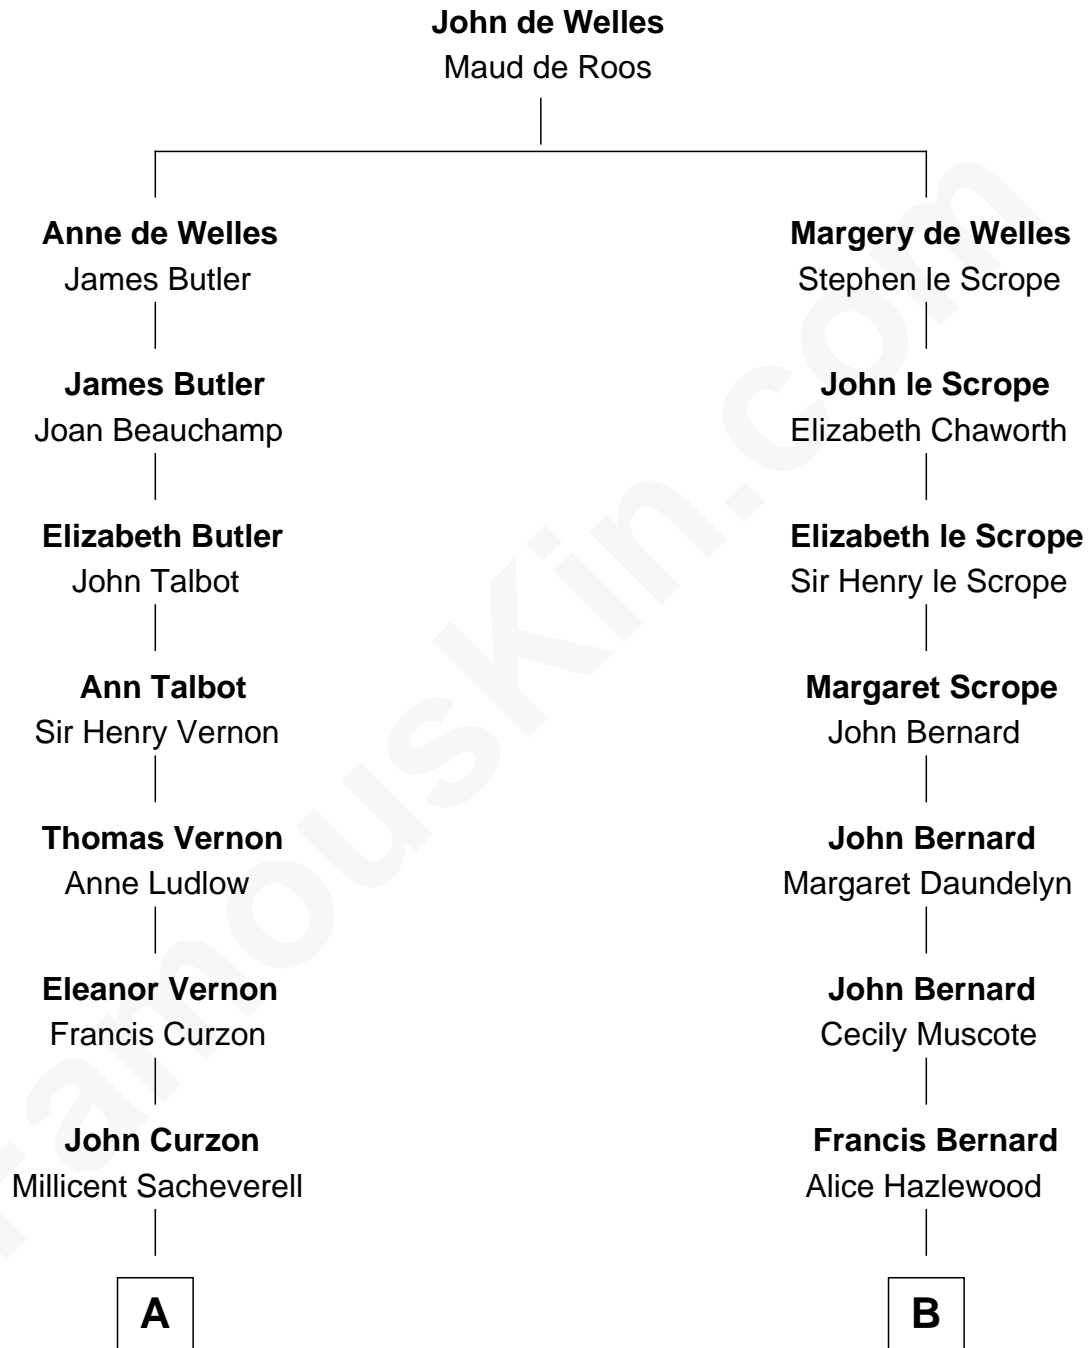

FamousKin.com Relationship Chart of

Oliver Platt
Movie Actor

12th cousin 7 times removed of

Francis Lightfoot Lee
Signer of the Declaration of Independence

C

—
Eileen Burden
Walter Maynard

—
Sheila Maynard
Nicholas Platt