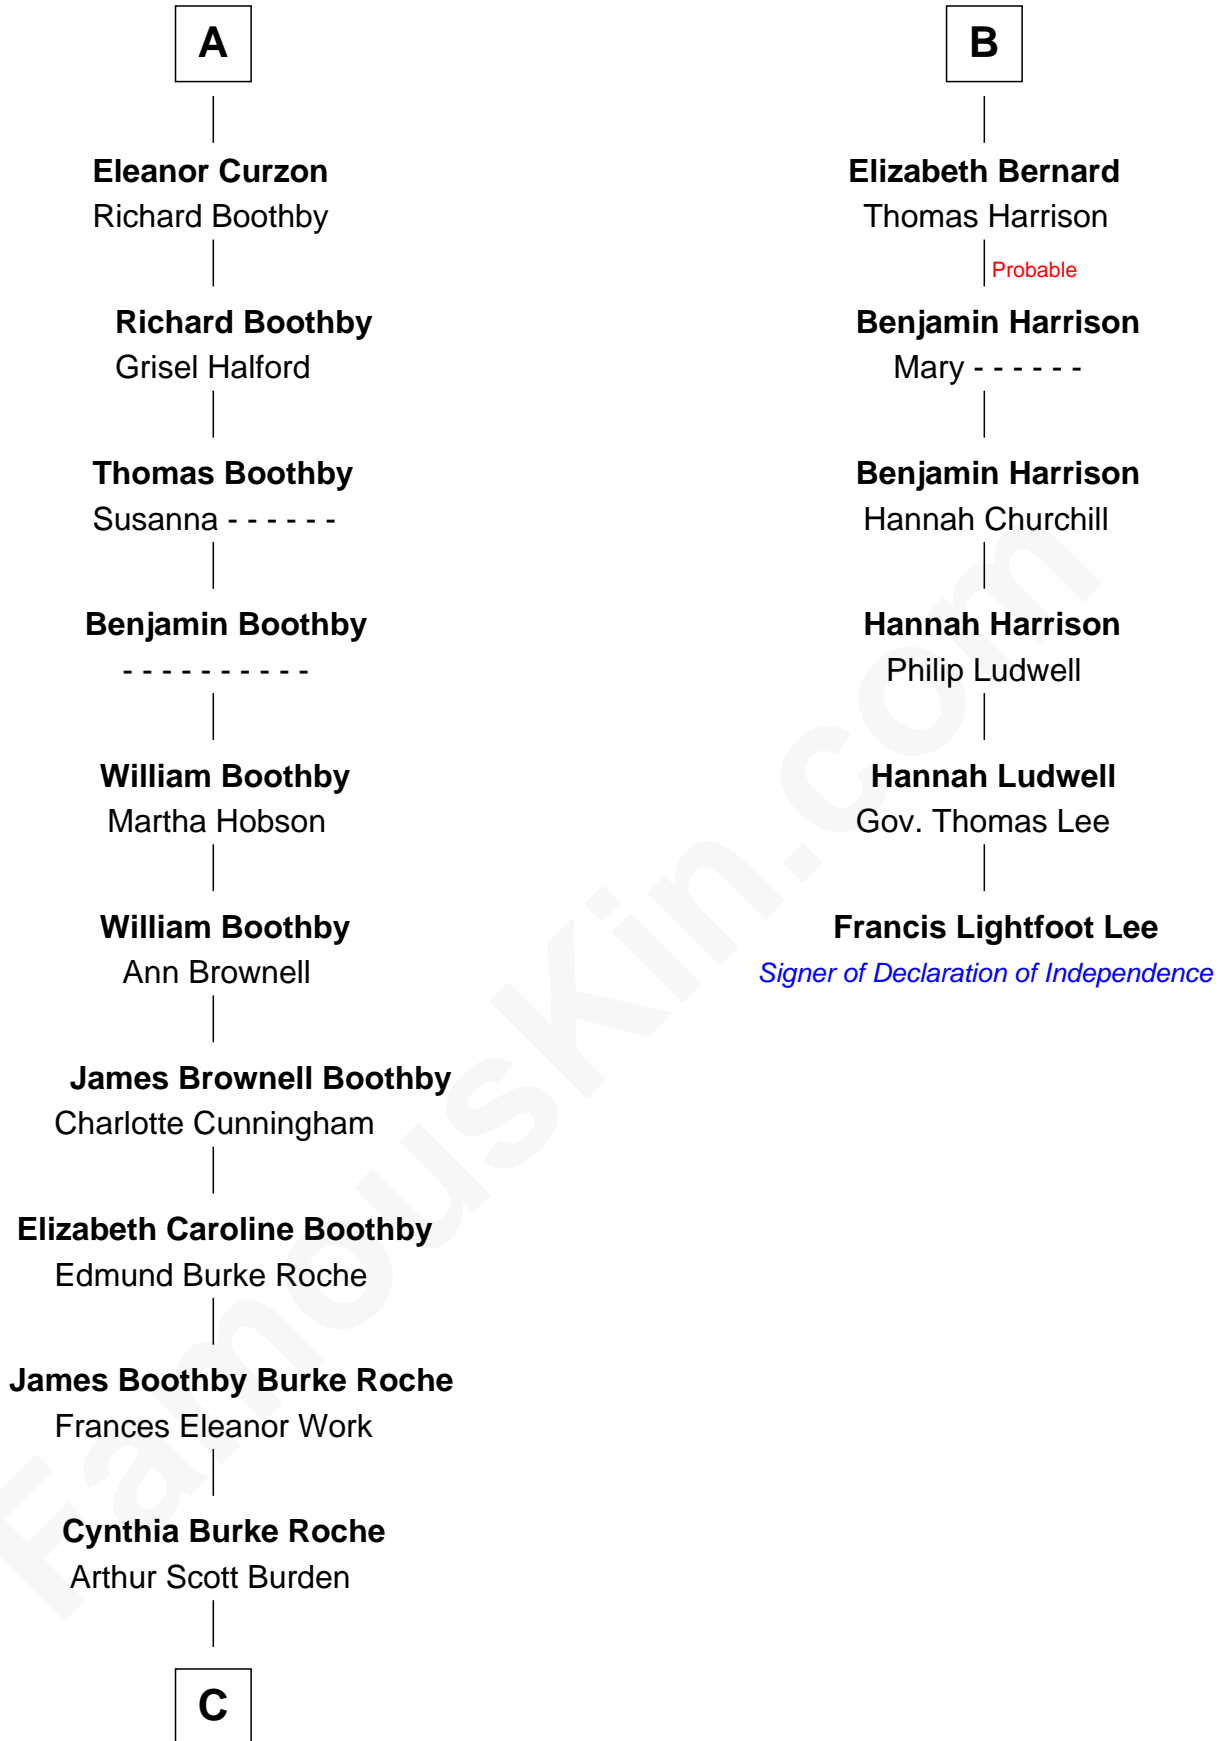

FamousKin.com Relationship Chart of

Oliver Platt
Movie Actor

12th cousin 7 times removed of

Francis Lightfoot Lee
Signer of the Declaration of Independence

C

—
Eileen Burden
Walter Maynard

—
Sheila Maynard
Nicholas Platt