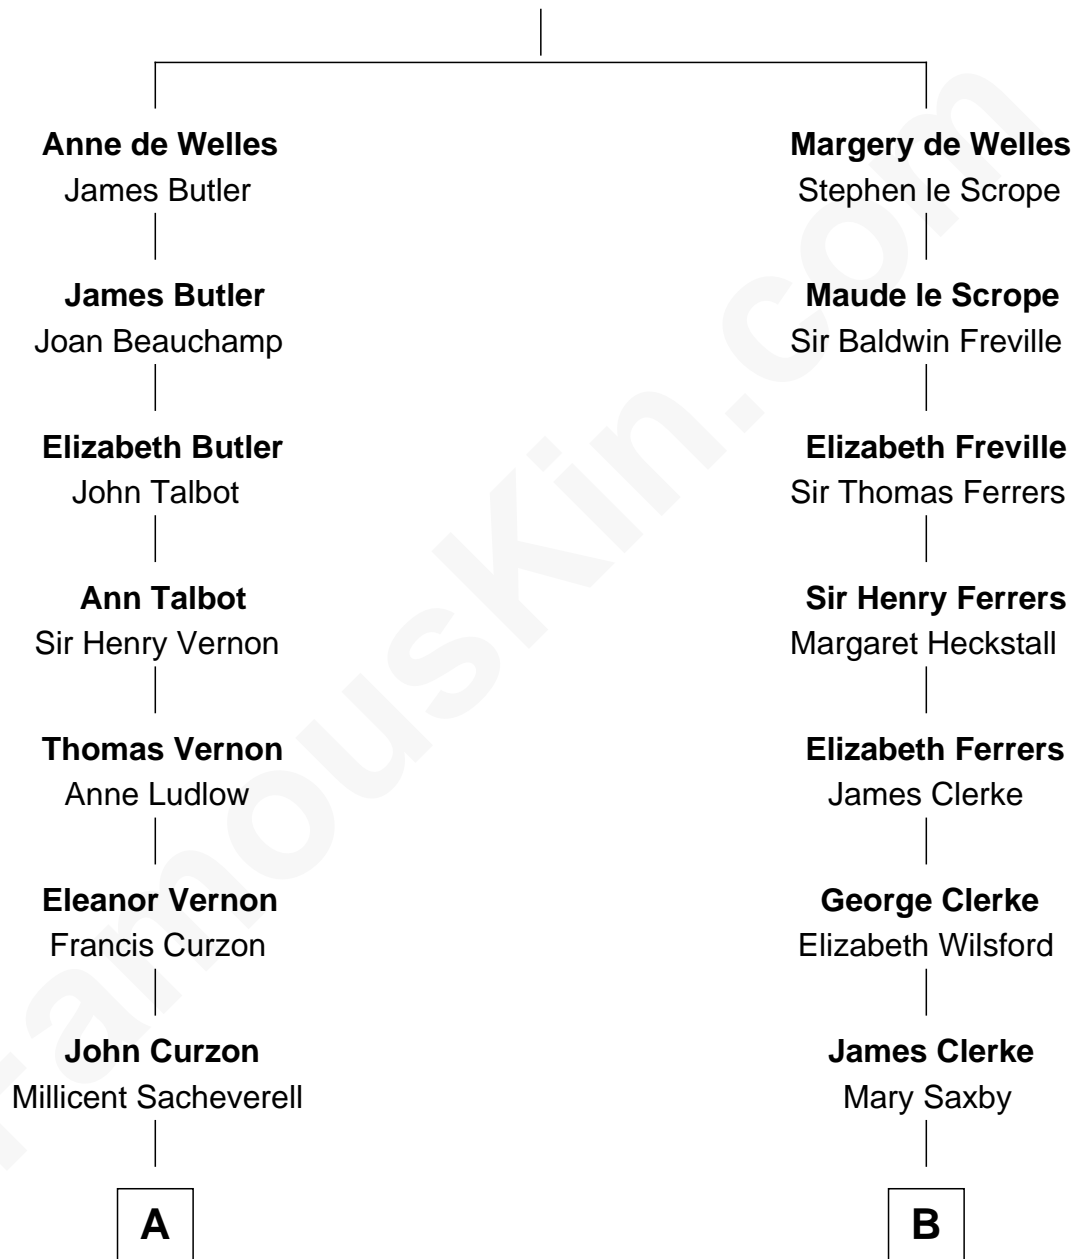

FamousKin.com Relationship Chart of

Oliver Platt

Movie Actor

19th cousin 2 times removed of

Amy Adams

Movie Actress

John de Welles

Maud de Roos