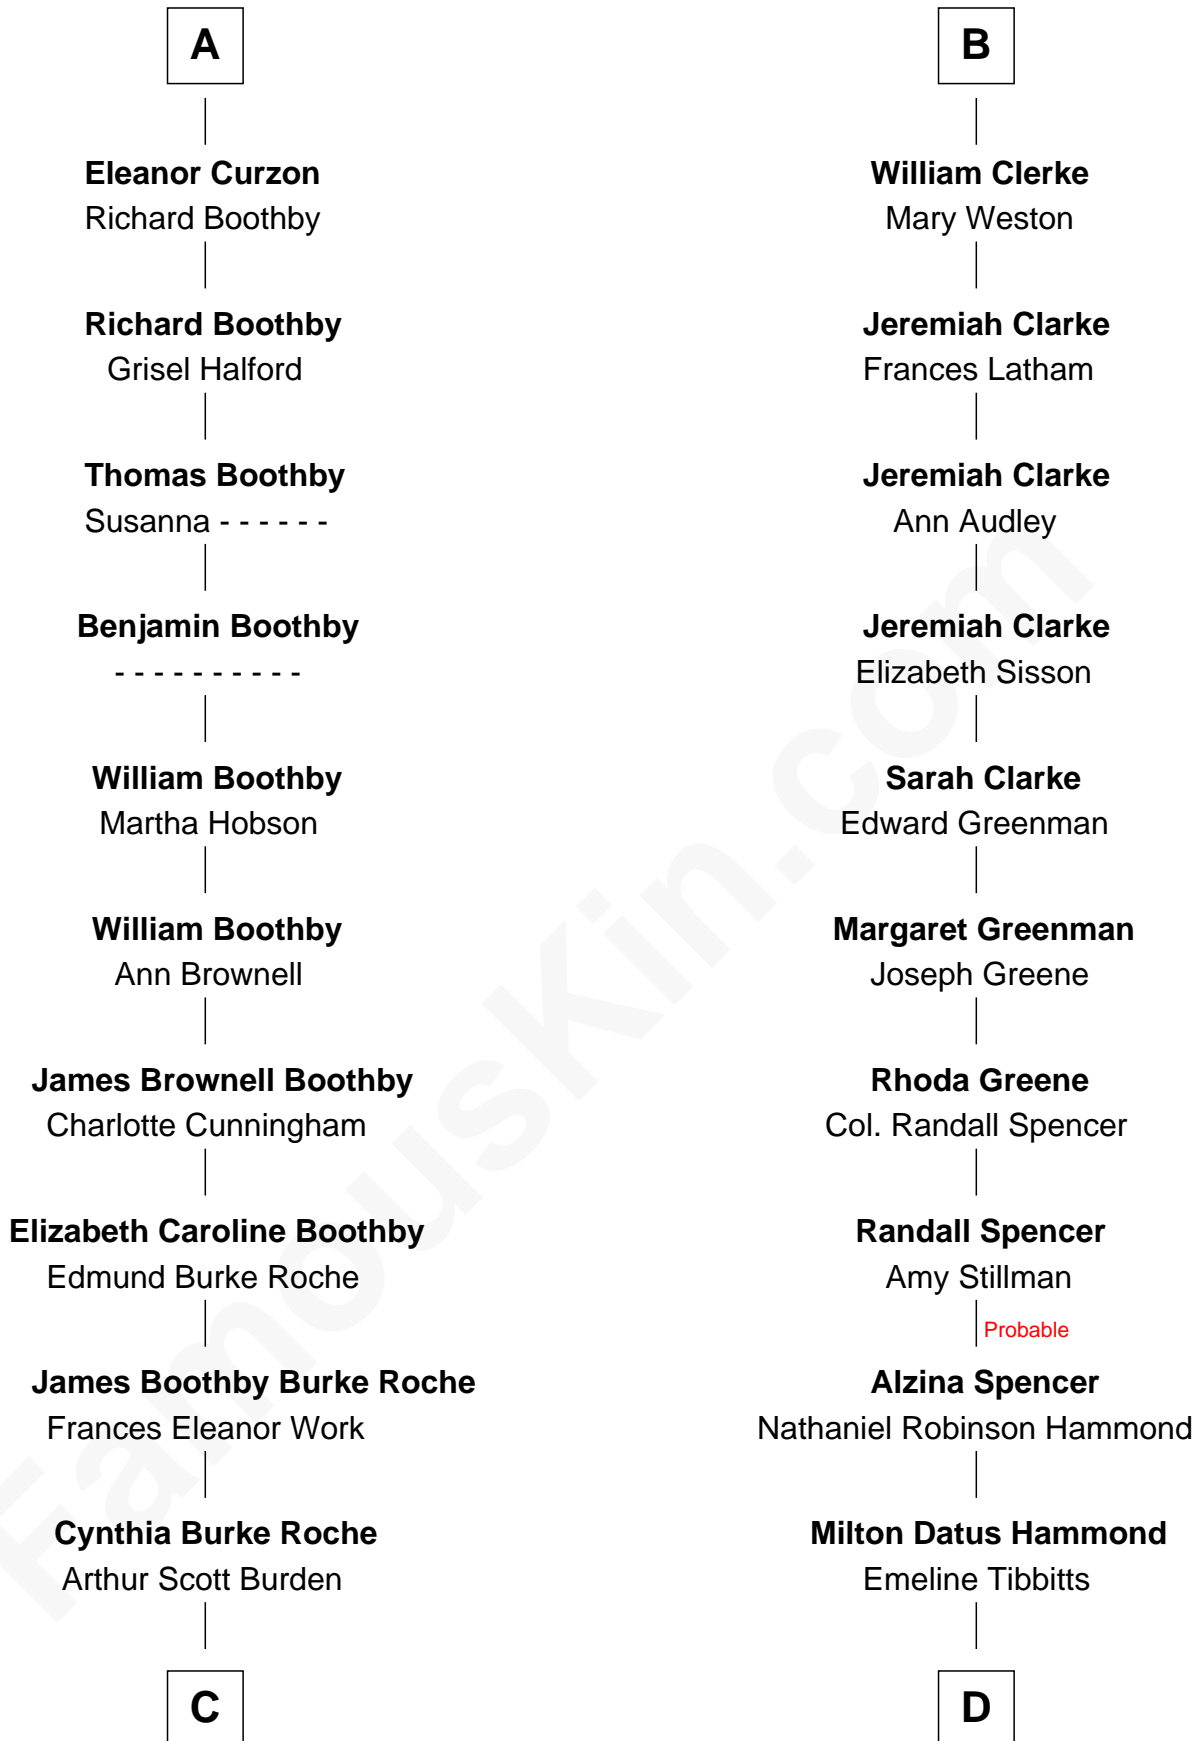

FamousKin.com Relationship Chart of

Oliver Platt

Movie Actor

19th cousin 2 times removed of

Amy Adams

Movie Actress

John de Welles

Maud de Roos