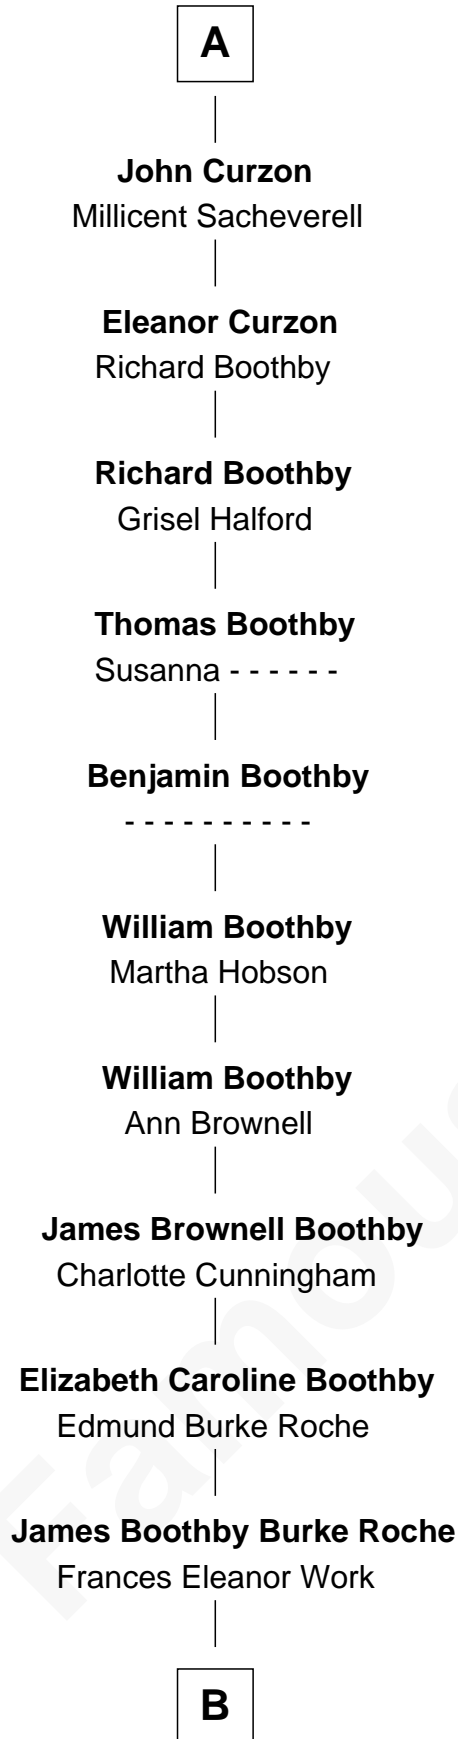

FamousKin.com Relationship Chart of

Oliver Platt
Movie Actor

7th cousin 13 times removed of

Jane Seymour
3rd Wife of King Henry VIII

B

—
Cynthia Burke Roche

Arthur Scott Burden

—
Eileen Burden

Walter Maynard

—
Sheila Maynard

Nicholas Platt

—
Oliver Platt

Movie Actor

FamousKin.com