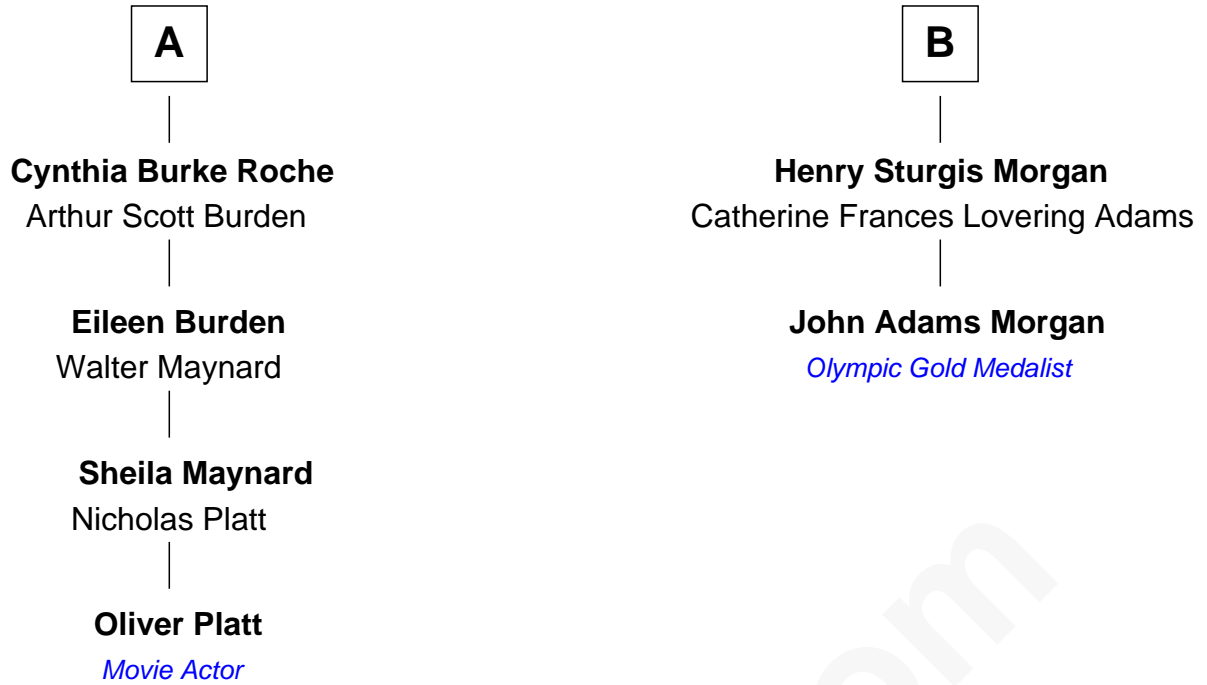

FamousKin.com Relationship Chart of

Oliver Platt
Movie Actor

8th cousin 2 times removed of

John Adams Morgan
1952 Olympic Sailing Gold Medalist

Joseph Morgan
Dorothy Parke

Margaret Morgan
Ebenezer Hibbard

Keziah Hibbard
Caleb Bishop

Joseph Kirkland
Hannah Perkins

Gen. Joseph Kirkland
Sarah Backus

Louisa Kirkland
Charles F. Tracy

Frances Louisa Tracy
John Pierpont Morgan

John Pierpont Morgan
Jane Norton Grew

B

FamousKin.com