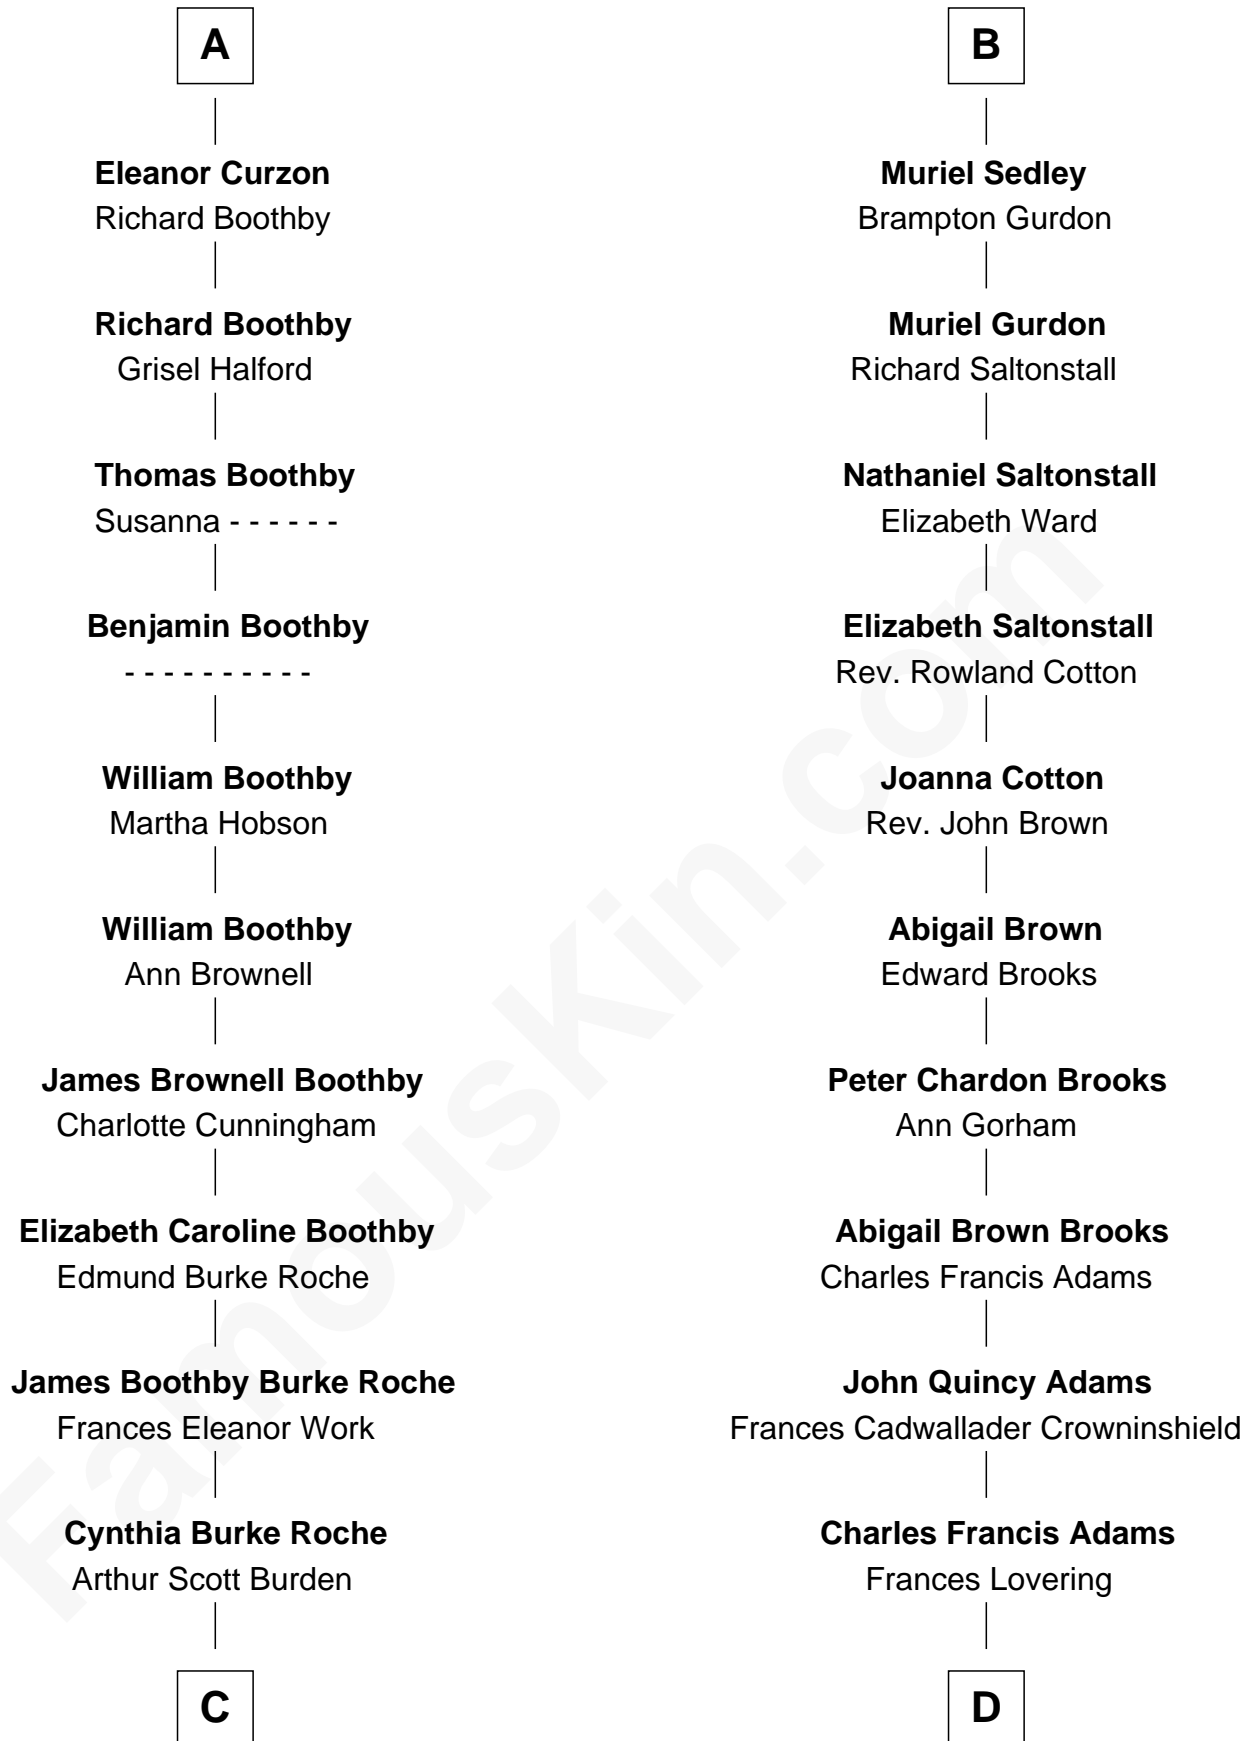

FamousKin.com Relationship Chart of

Oliver Platt
Movie Actor

18th cousin 1 time removed of

John Adams Morgan
1952 Olympic Sailing Gold Medalist

Sir Richard Fitzalan
Elizabeth de Bohun

Joan Fitzalan
Sir William Beauchamp

Elizabeth Fitzalan
Sir Thomas Mowbray

Joan Beauchamp
James Butler

Margaret Mowbray
Sir Robert Howard

Elizabeth Butler
John Talbot

Sir John Howard
Margaret Chedworth

Ann Talbot
Sir Henry Vernon

Katherine Howard
Sir John Bouchier

Thomas Vernon
Anne Ludlow

Jane Bouchier
Edmund Knyvet

Eleanor Vernon
Francis Curzon

John Knyvet
Agnes Harcourt

John Curzon
Millicent Sacheverell

Abigail Knyvet
Martin Sedley

A

B