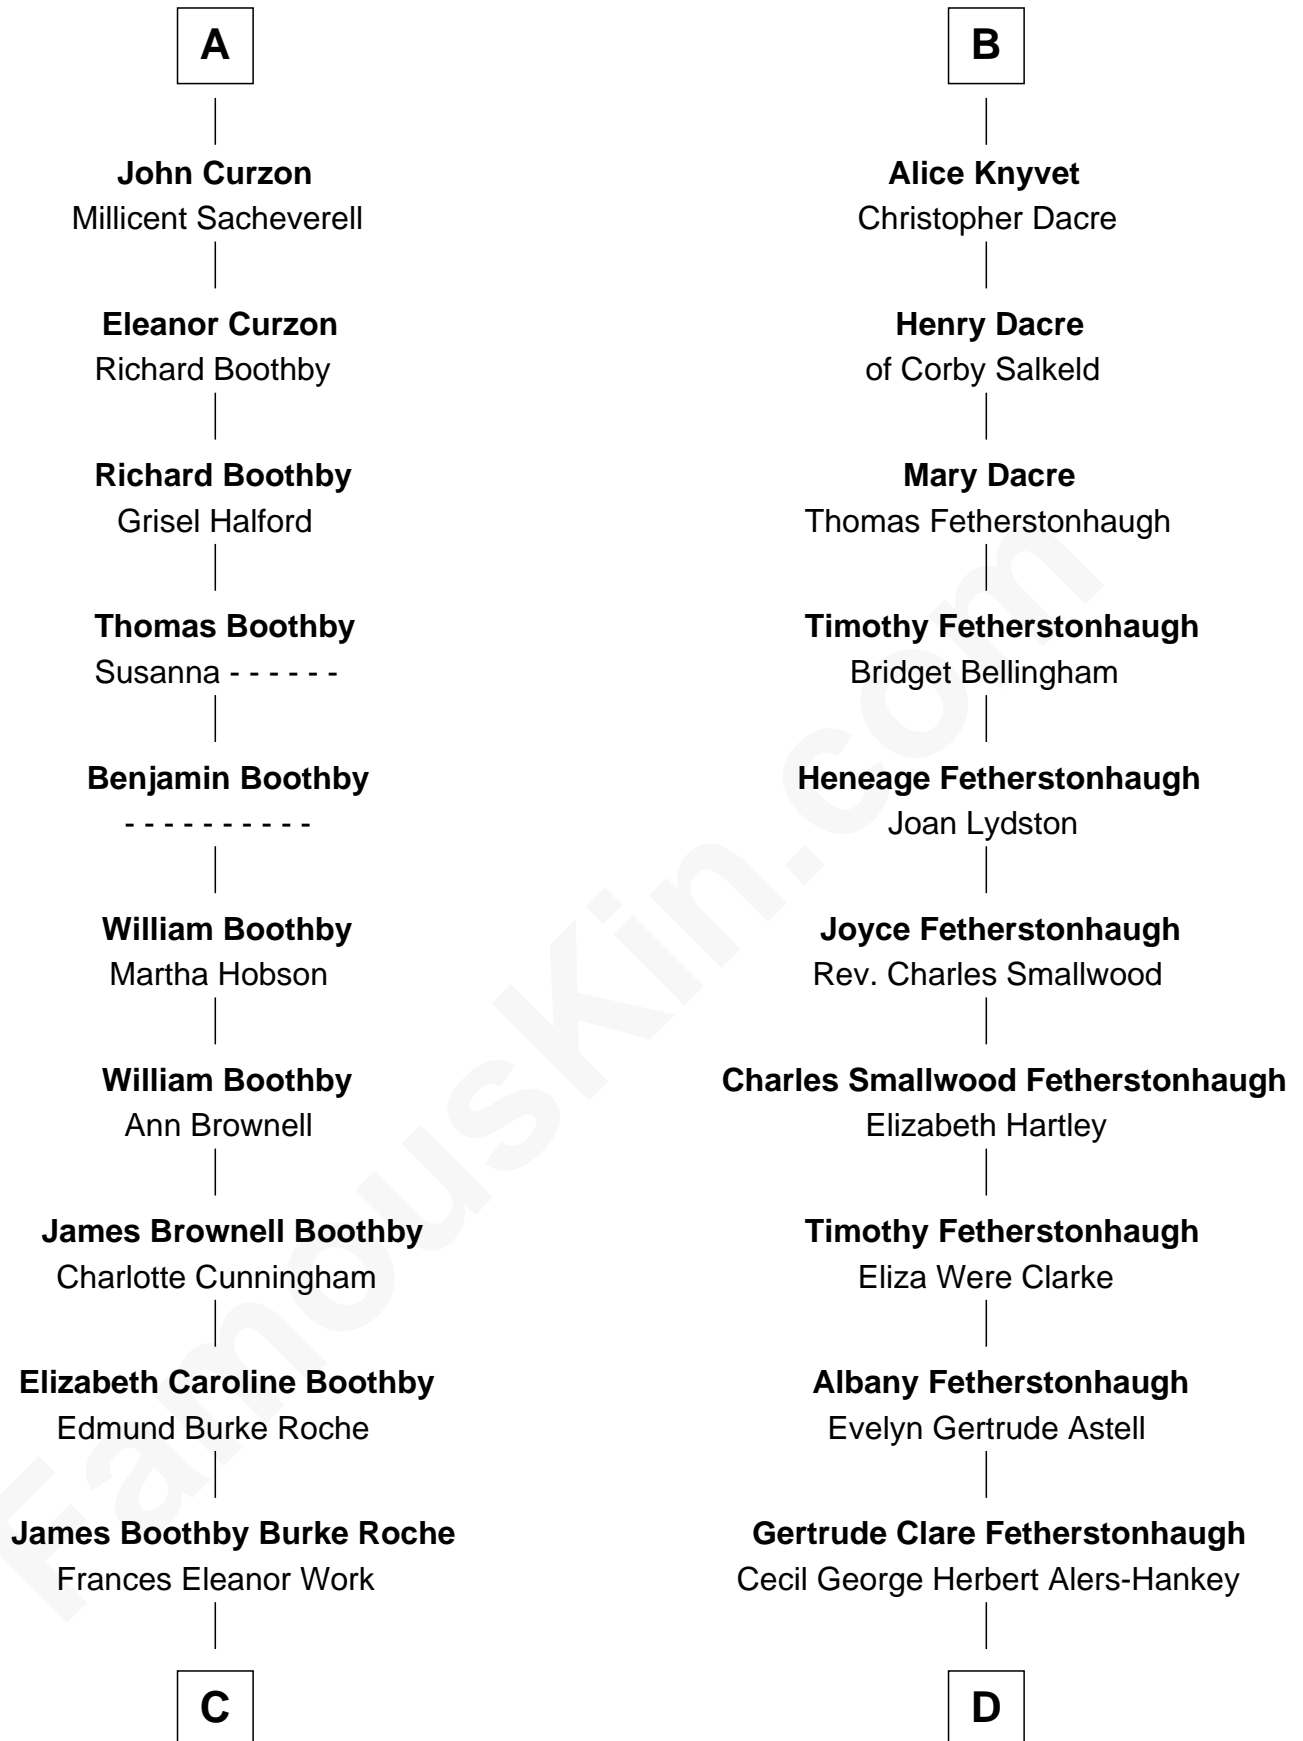

# FamousKin.com Relationship Chart of

**Oliver Platt**

*Movie Actor*

19th cousin 1 time removed of

**Tilda Swinton**

*Movie Actress*

**Edward III, King of England**

Philippa of Hainault

**C**

**Cynthia Burke Roche**  
Arthur Scott Burden

**Eileen Burden**  
Walter Maynard

**Sheila Maynard**  
Nicholas Platt

**Oliver Platt**  
*Movie Actor*

**D**

**Mariora Beatrice Evelyn Rochfort Alers-Hankey**  
Alan Henry Campbell Swinton

**Sir John Swinton**  
Judith Balfour Killen

**Tilda Swinton**  
*Movie Actress*