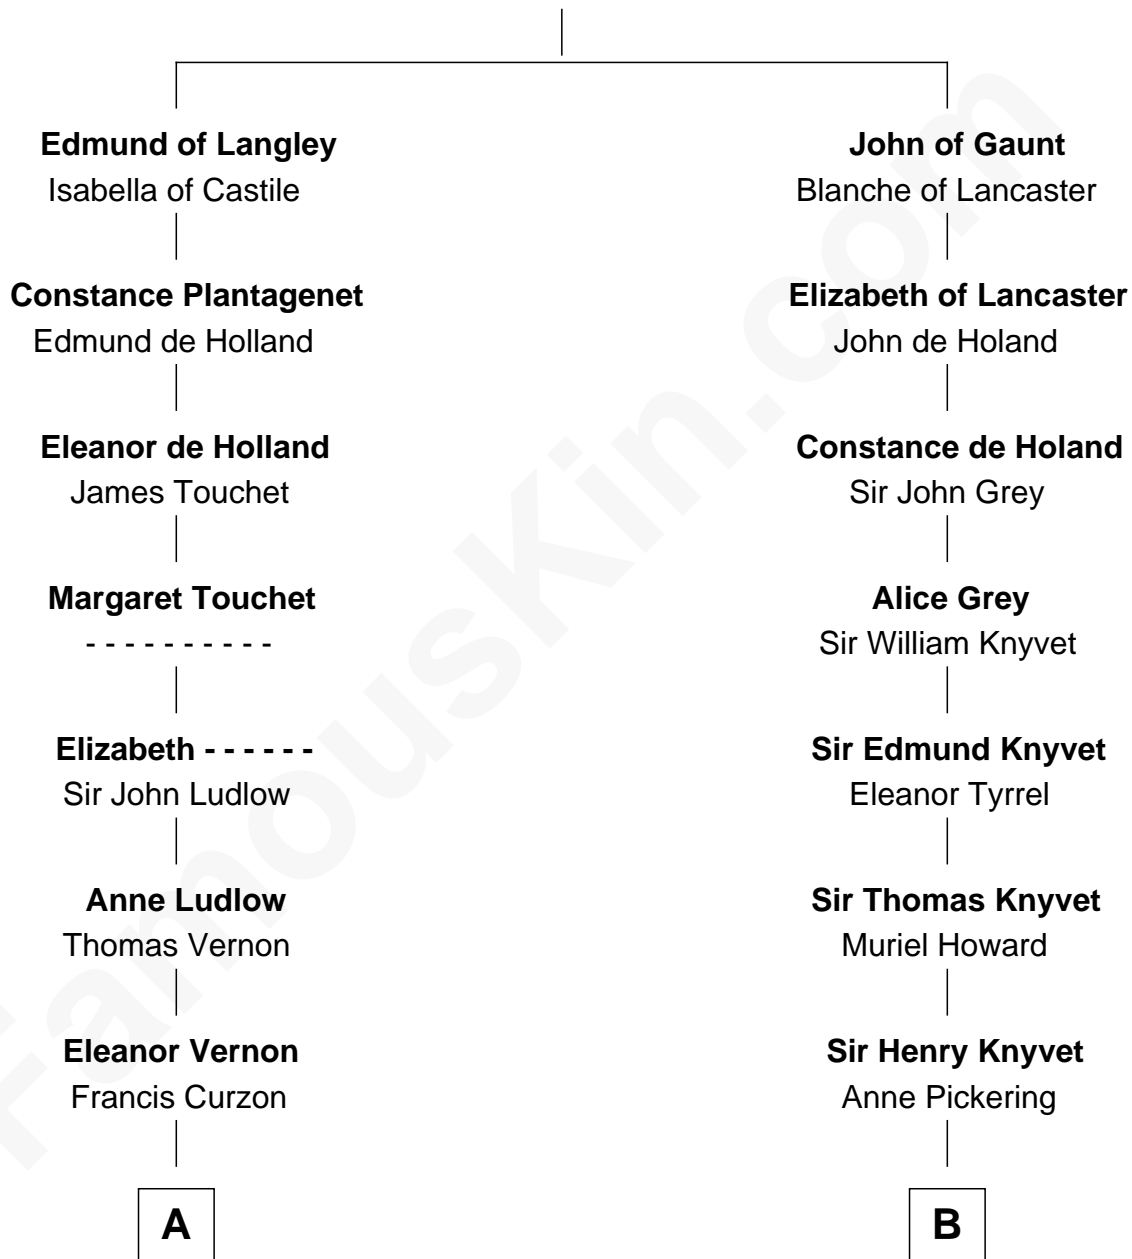

# FamousKin.com Relationship Chart of

**Oliver Platt**

*Movie Actor*

19th cousin 1 time removed of

**Tilda Swinton**

*Movie Actress*

**Edward III, King of England**

Philippa of Hainault

**C**

**Cynthia Burke Roche**  
Arthur Scott Burden

**Eileen Burden**  
Walter Maynard

**Sheila Maynard**  
Nicholas Platt

**Oliver Platt**  
*Movie Actor*

**D**

**Mariora Beatrice Evelyn Rochfort Alers-Hankey**  
Alan Henry Campbell Swinton

**Sir John Swinton**  
Judith Balfour Killen

**Tilda Swinton**  
*Movie Actress*