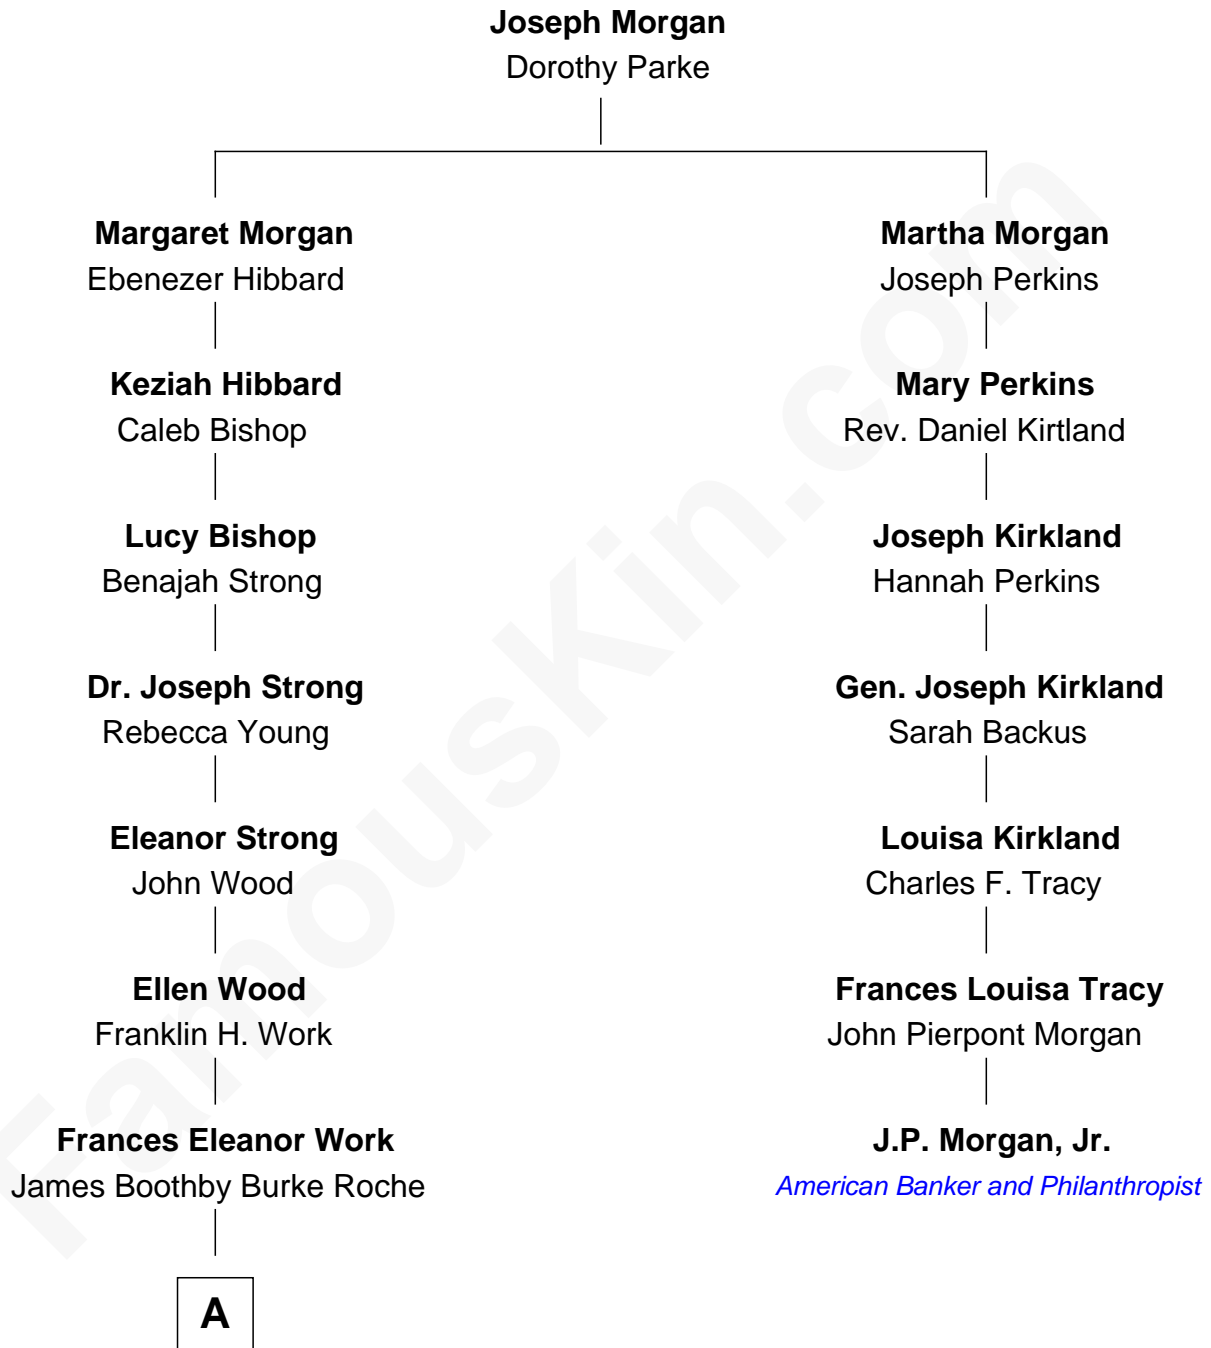

FamousKin.com Relationship Chart of

Oliver Platt

Movie Actor

6th cousin 4 times removed of

J.P. Morgan, Jr.

American Banker and Philanthropist

A

—
Cynthia Burke Roche

Arthur Scott Burden

—
Eileen Burden

Walter Maynard

—
Sheila Maynard

Nicholas Platt

—
Oliver Platt

Movie Actor

FamousKin.com