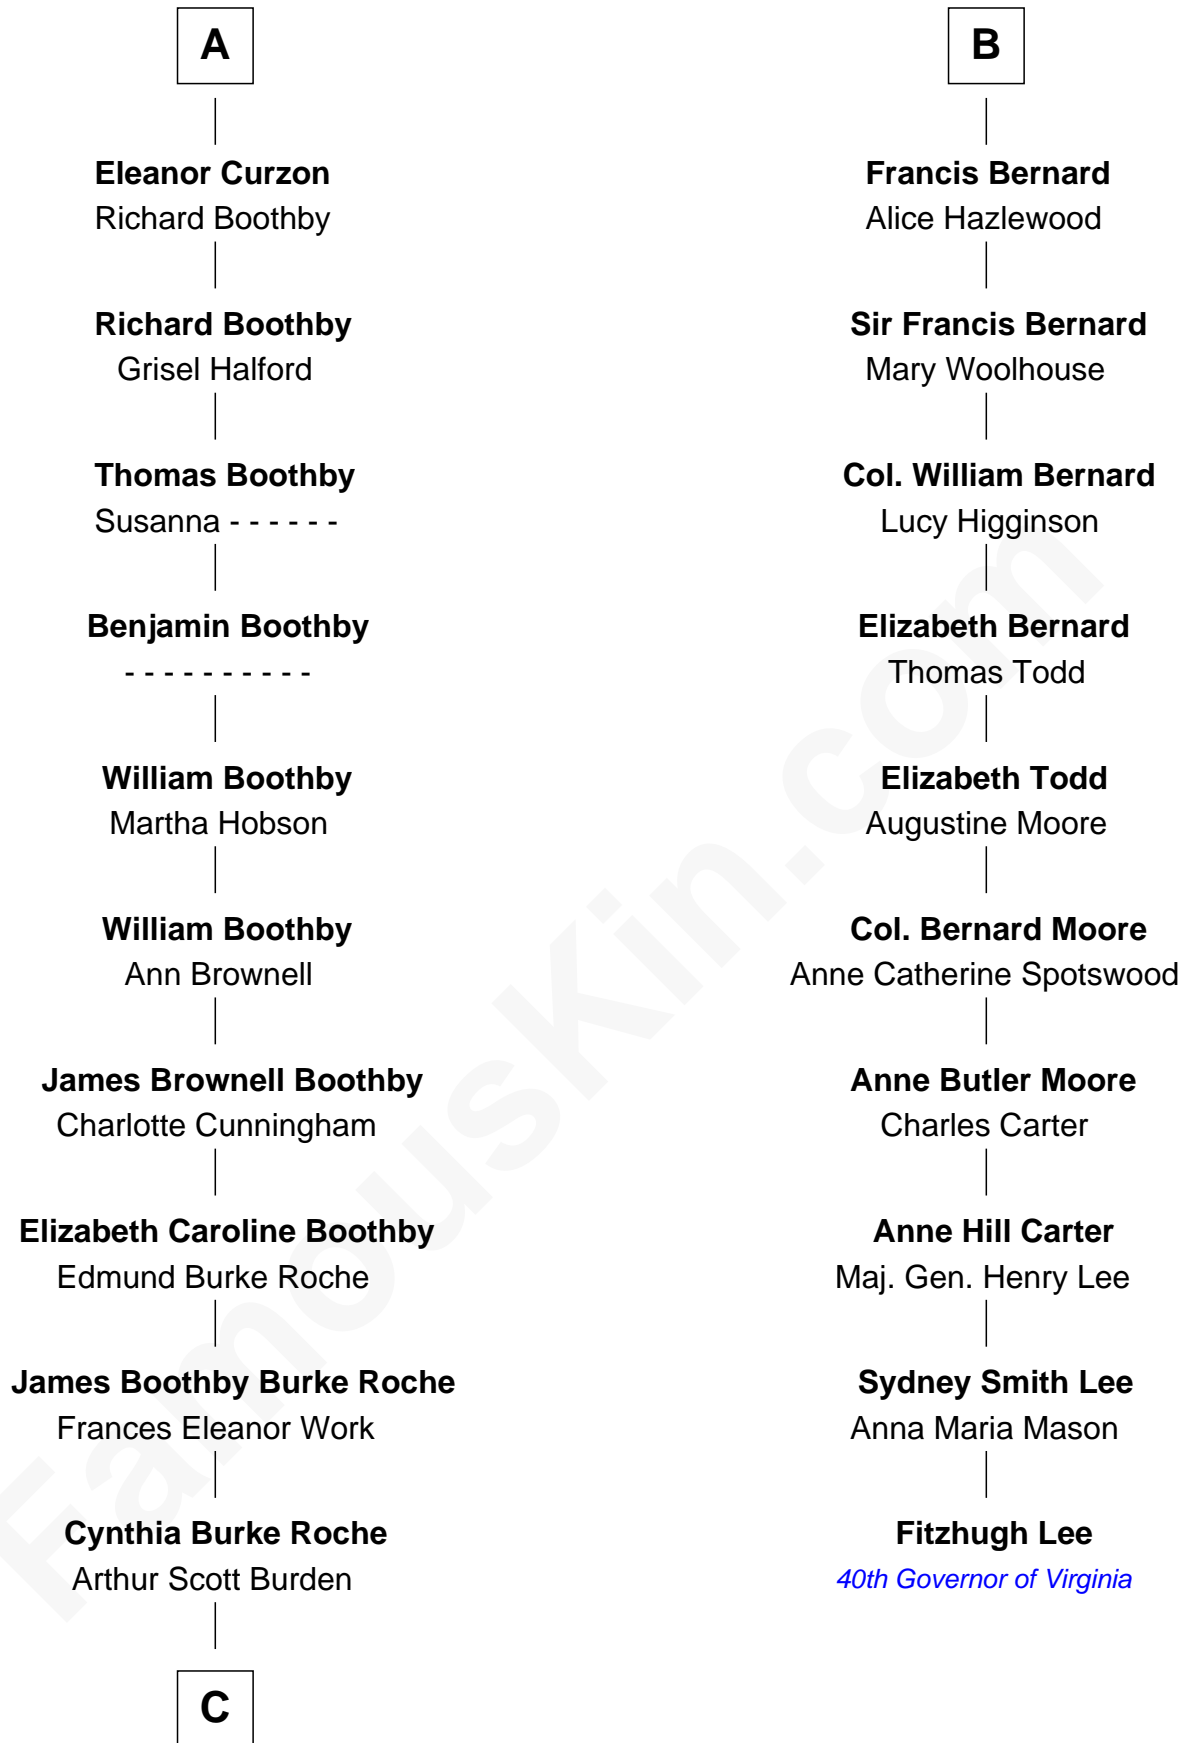

# FamousKin.com Relationship Chart of

**Oliver Platt**

*Movie Actor*

16th cousin 3 times removed of

**Fitzhugh Lee**

*40th Governor of Virginia*

**Sir Thomas de Beauchamp**

Katherine de Mortimer

**Sir William Beauchamp**

Joan Fitzalan

**Joan Beauchamp**

James Butler

**Elizabeth Butler**

John Talbot

**Ann Talbot**

Sir Henry Vernon

John Bernard

**John Bernard**

Margaret Daundelyn

**John Bernard**

Cecily Muscote

**B**

**C**

**Eileen Burden**  
Walter Maynard

**Sheila Maynard**  
Nicholas Platt

**Oliver Platt**  
*Movie Actor*

FamousKin.com