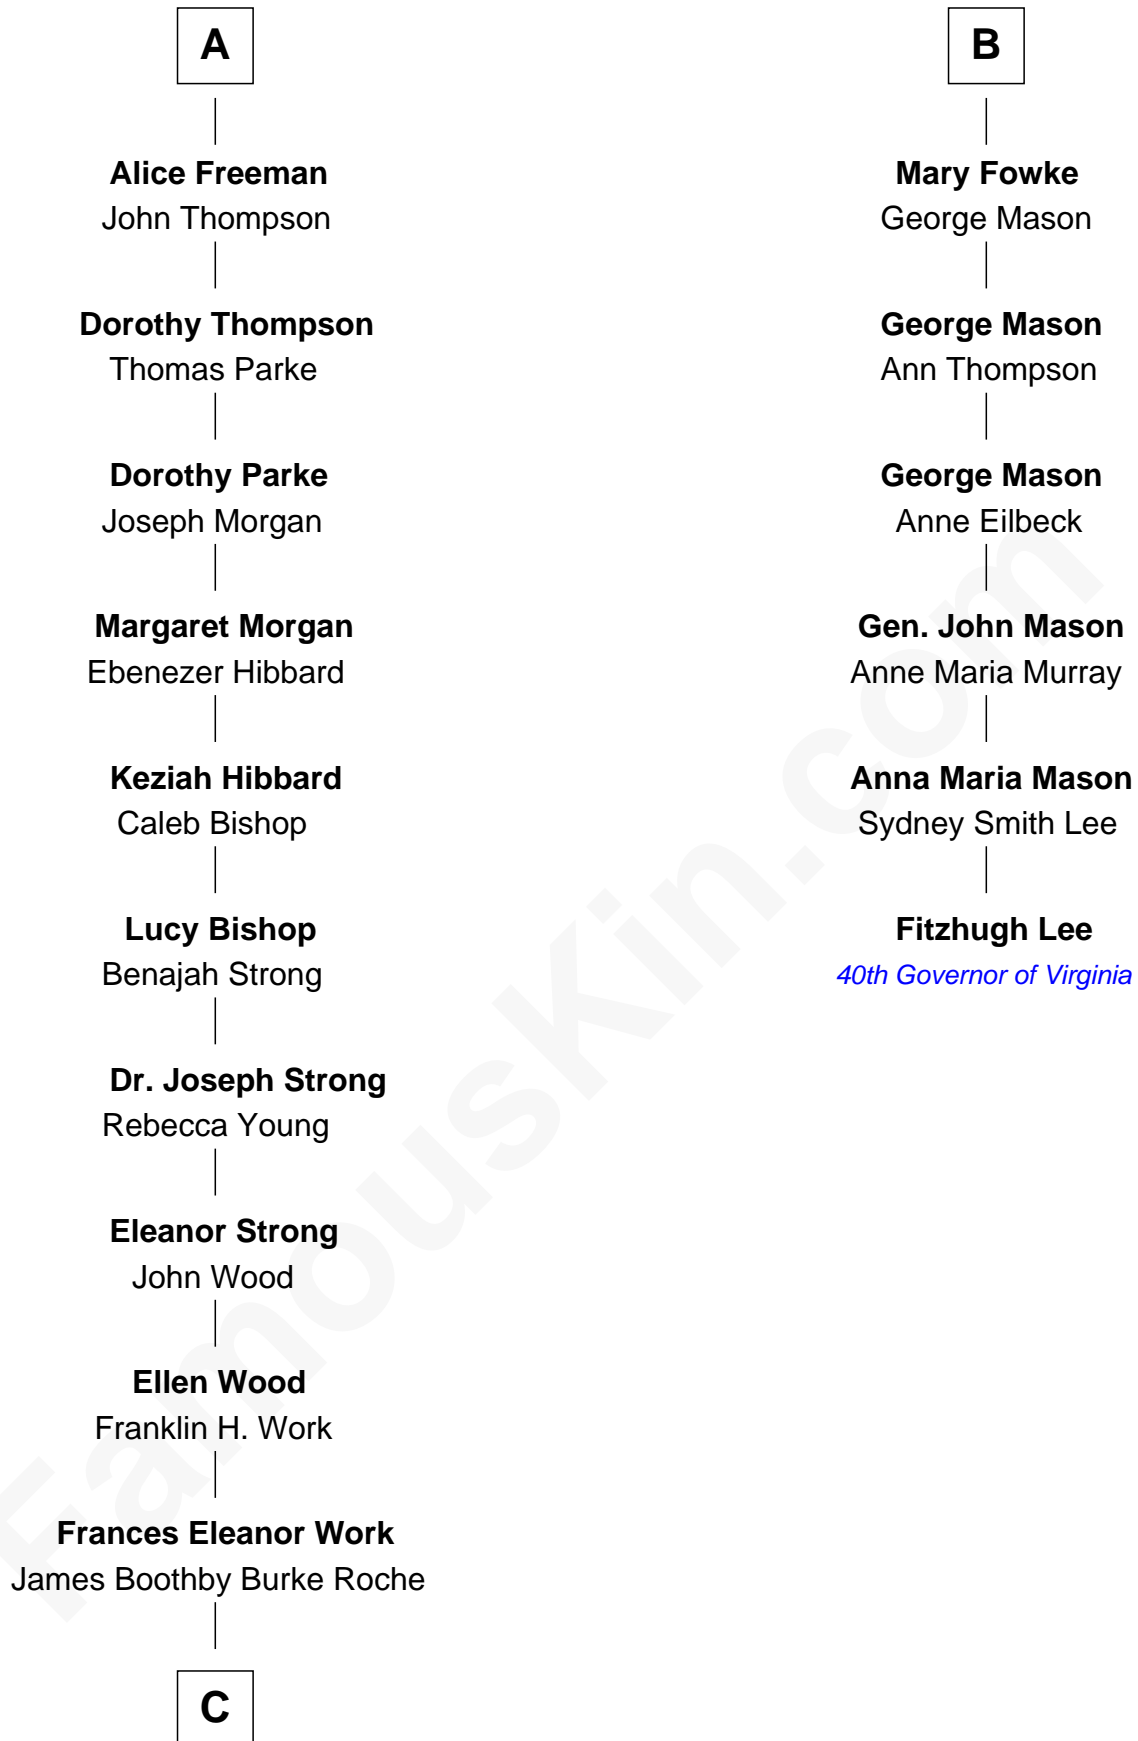

FamousKin.com Relationship Chart of

Oliver Platt
Movie Actor

12th cousin 8 times removed of

Fitzhugh Lee
40th Governor of Virginia

C

—
Cynthia Burke Roche

Arthur Scott Burden

—
Eileen Burden

Walter Maynard

—
Sheila Maynard

Nicholas Platt

—
Oliver Platt

Movie Actor

FamousKin.com