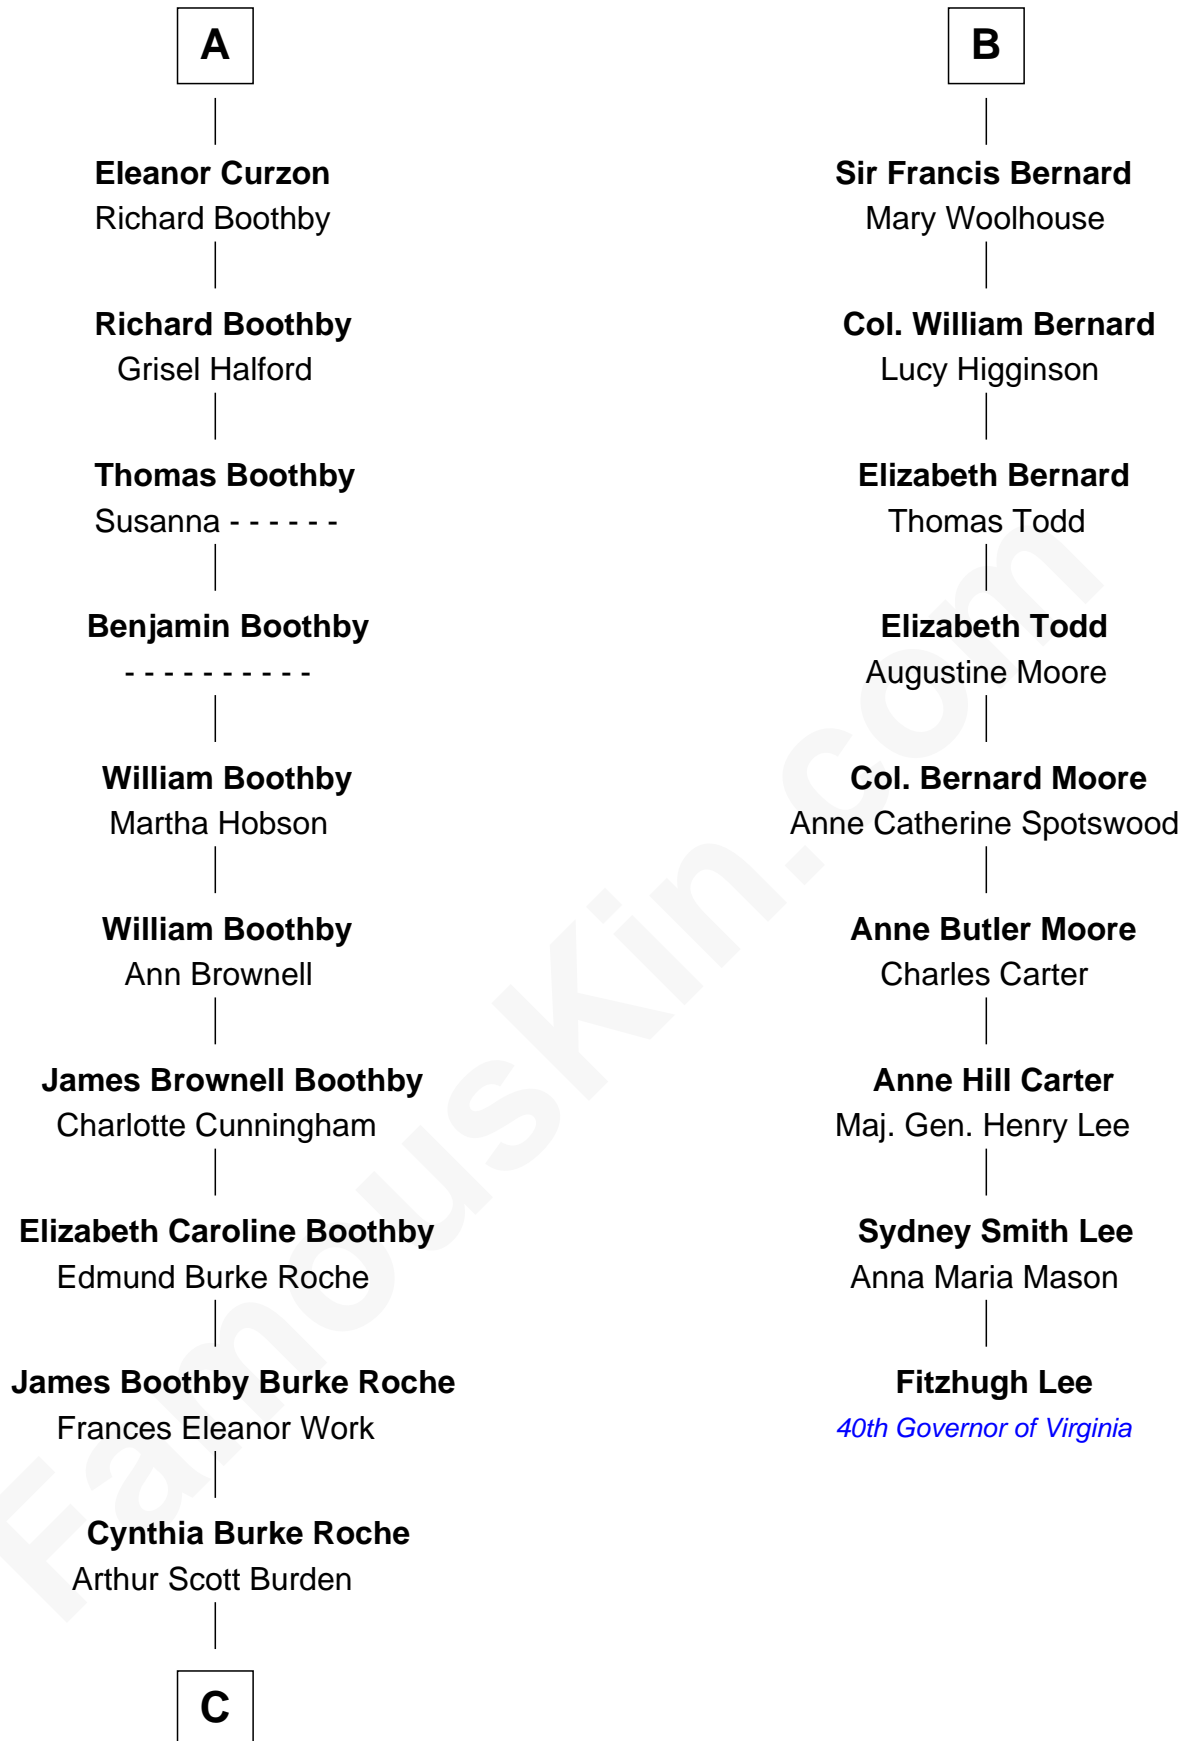

# FamousKin.com Relationship Chart of

**Oliver Platt**

*Movie Actor*

15th cousin 4 times removed of

**Fitzhugh Lee**

*40th Governor of Virginia*

**John de Welles**

Maud de Roos

Stephen le Scrope

**John le Scrope**

Elizabeth Chaworth

**Elizabeth le Scrope**

Sir Henry le Scrope

**Margaret Scrope**

John Bernard

**John Bernard**

Margaret Daundelyn

**John Bernard**

Cecily Muscote

**Francis Bernard**

Alice Hazlewood

**B**

**C**

**Eileen Burden**  
Walter Maynard

**Sheila Maynard**  
Nicholas Platt

**Oliver Platt**  
*Movie Actor*

FamousKin.com