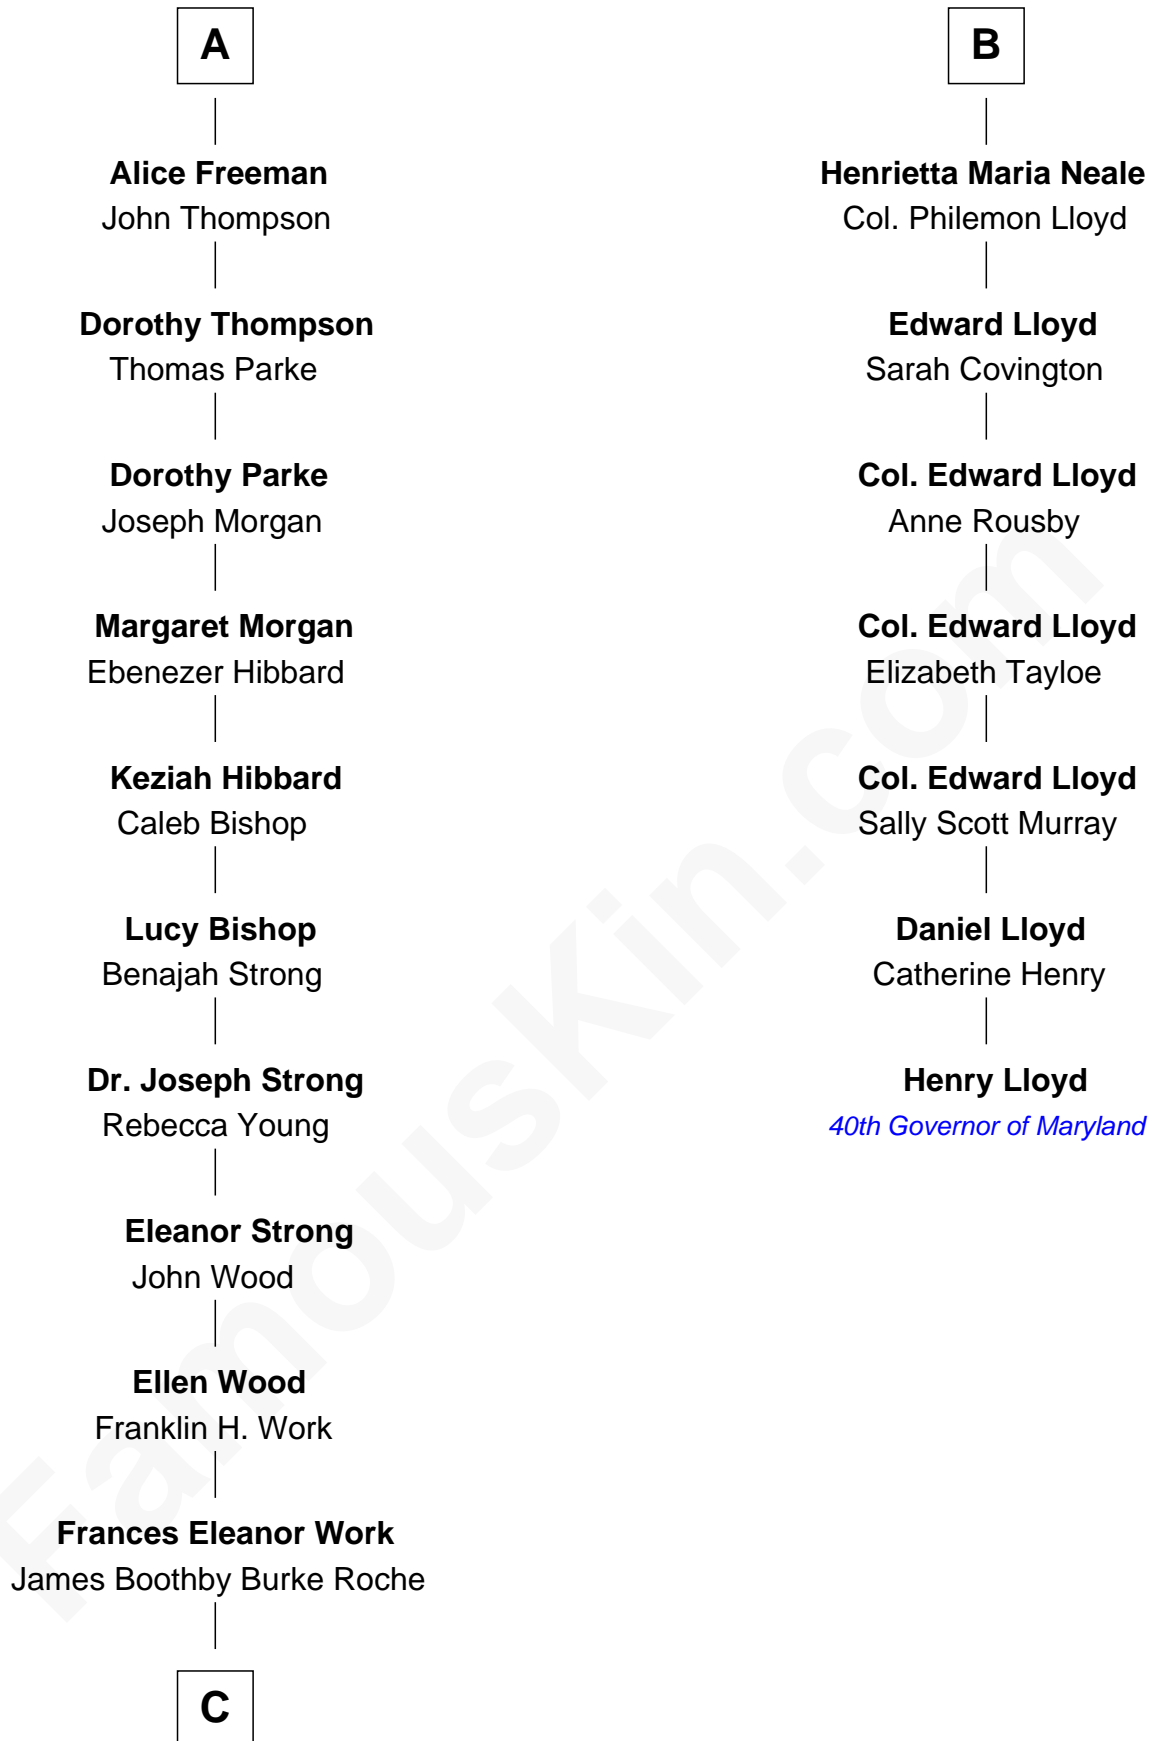

FamousKin.com Relationship Chart of

Oliver Platt
Movie Actor

13th cousin 7 times removed of

Henry Lloyd
40th Governor of Maryland

C

—
Cynthia Burke Roche

Arthur Scott Burden

—
Eileen Burden

Walter Maynard

—
Sheila Maynard

Nicholas Platt

—
Oliver Platt

Movie Actor

FamousKin.com