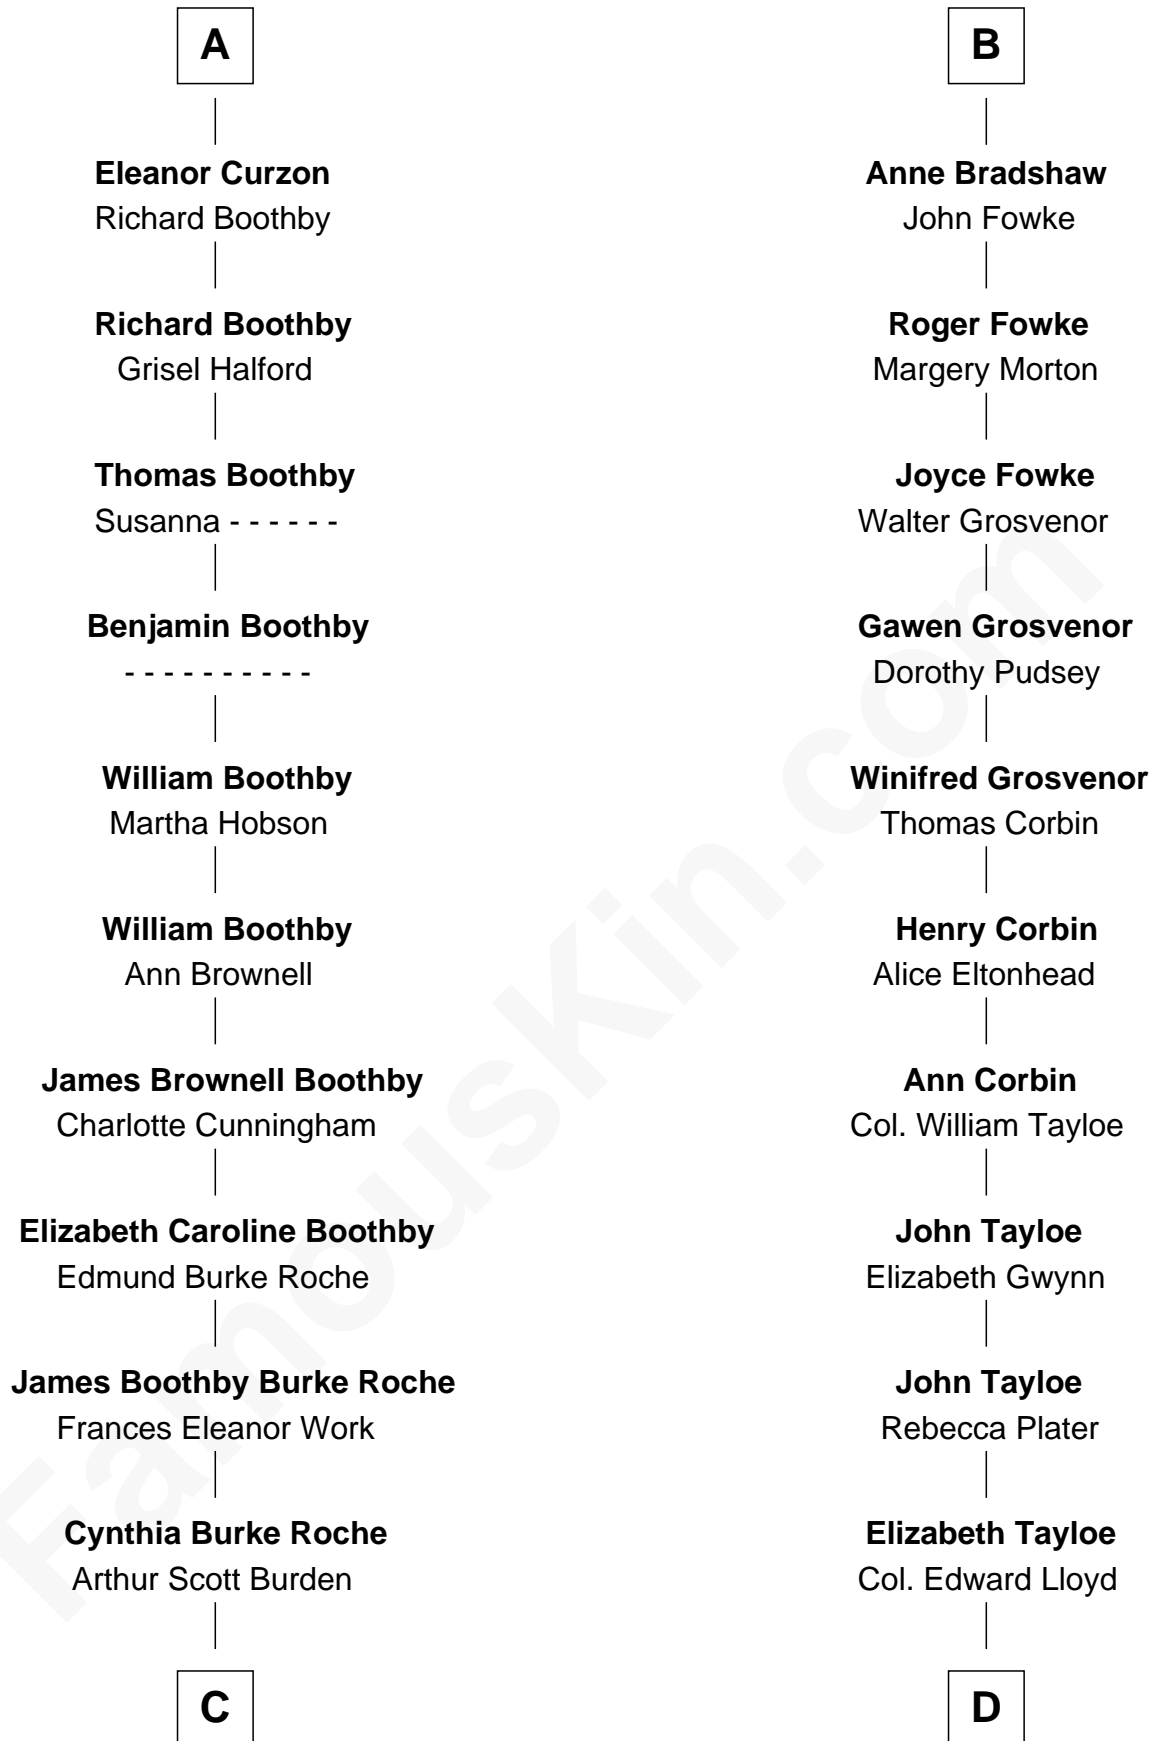

FamousKin.com Relationship Chart of

Oliver Platt

Movie Actor

19th cousin of

Henry Lloyd

40th Governor of Maryland

John de Welles

Maud de Roos

C

Eileen Burden
Walter Maynard

Sheila Maynard
Nicholas Platt

Oliver Platt
Movie Actor

D

Col. Edward Lloyd
Sally Scott Murray

Daniel Lloyd
Catherine Henry

Henry Lloyd
40th Governor of Maryland