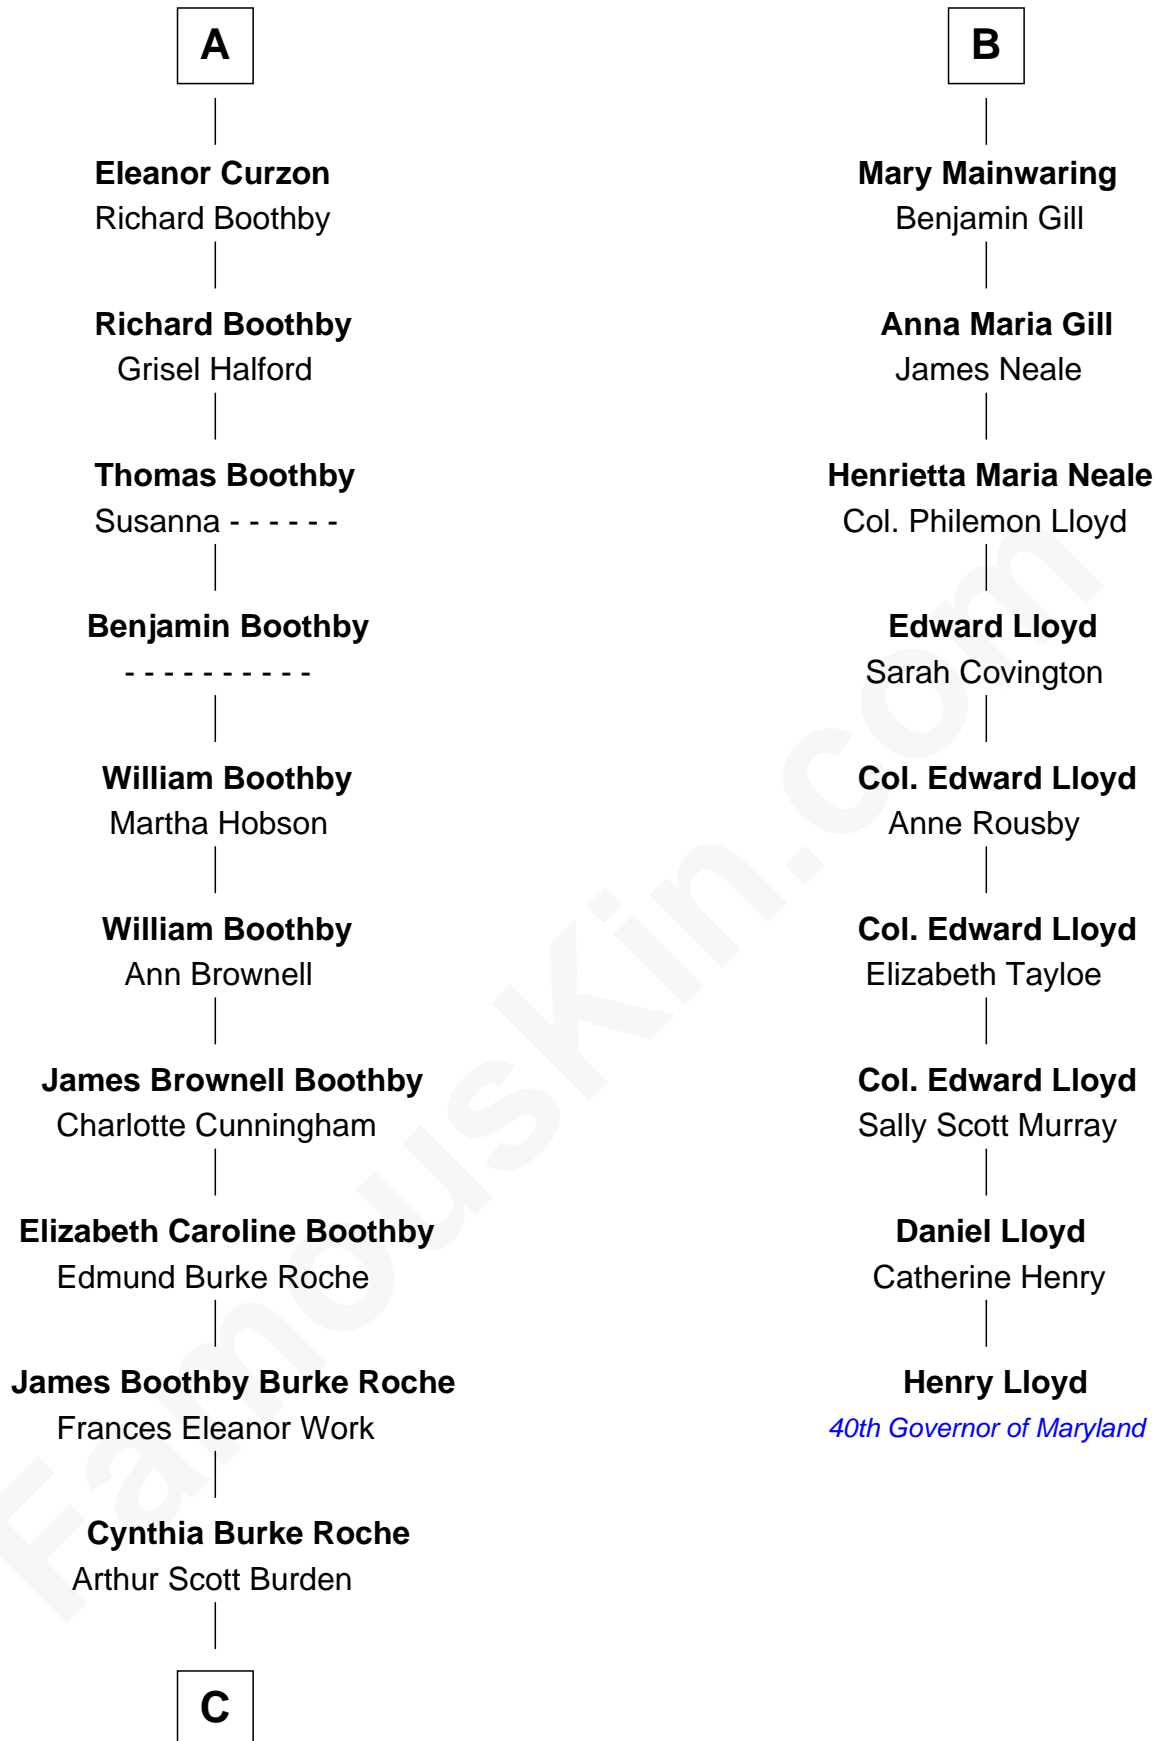

FamousKin.com Relationship Chart of

Oliver Platt
Movie Actor

15th cousin 4 times removed of

Henry Lloyd
40th Governor of Maryland

Sir Richard Fitzalan
Elizabeth de Bohun

C

—
Eileen Burden
Walter Maynard

—
Sheila Maynard
Nicholas Platt

—
Oliver Platt
Movie Actor

FamousKin.com