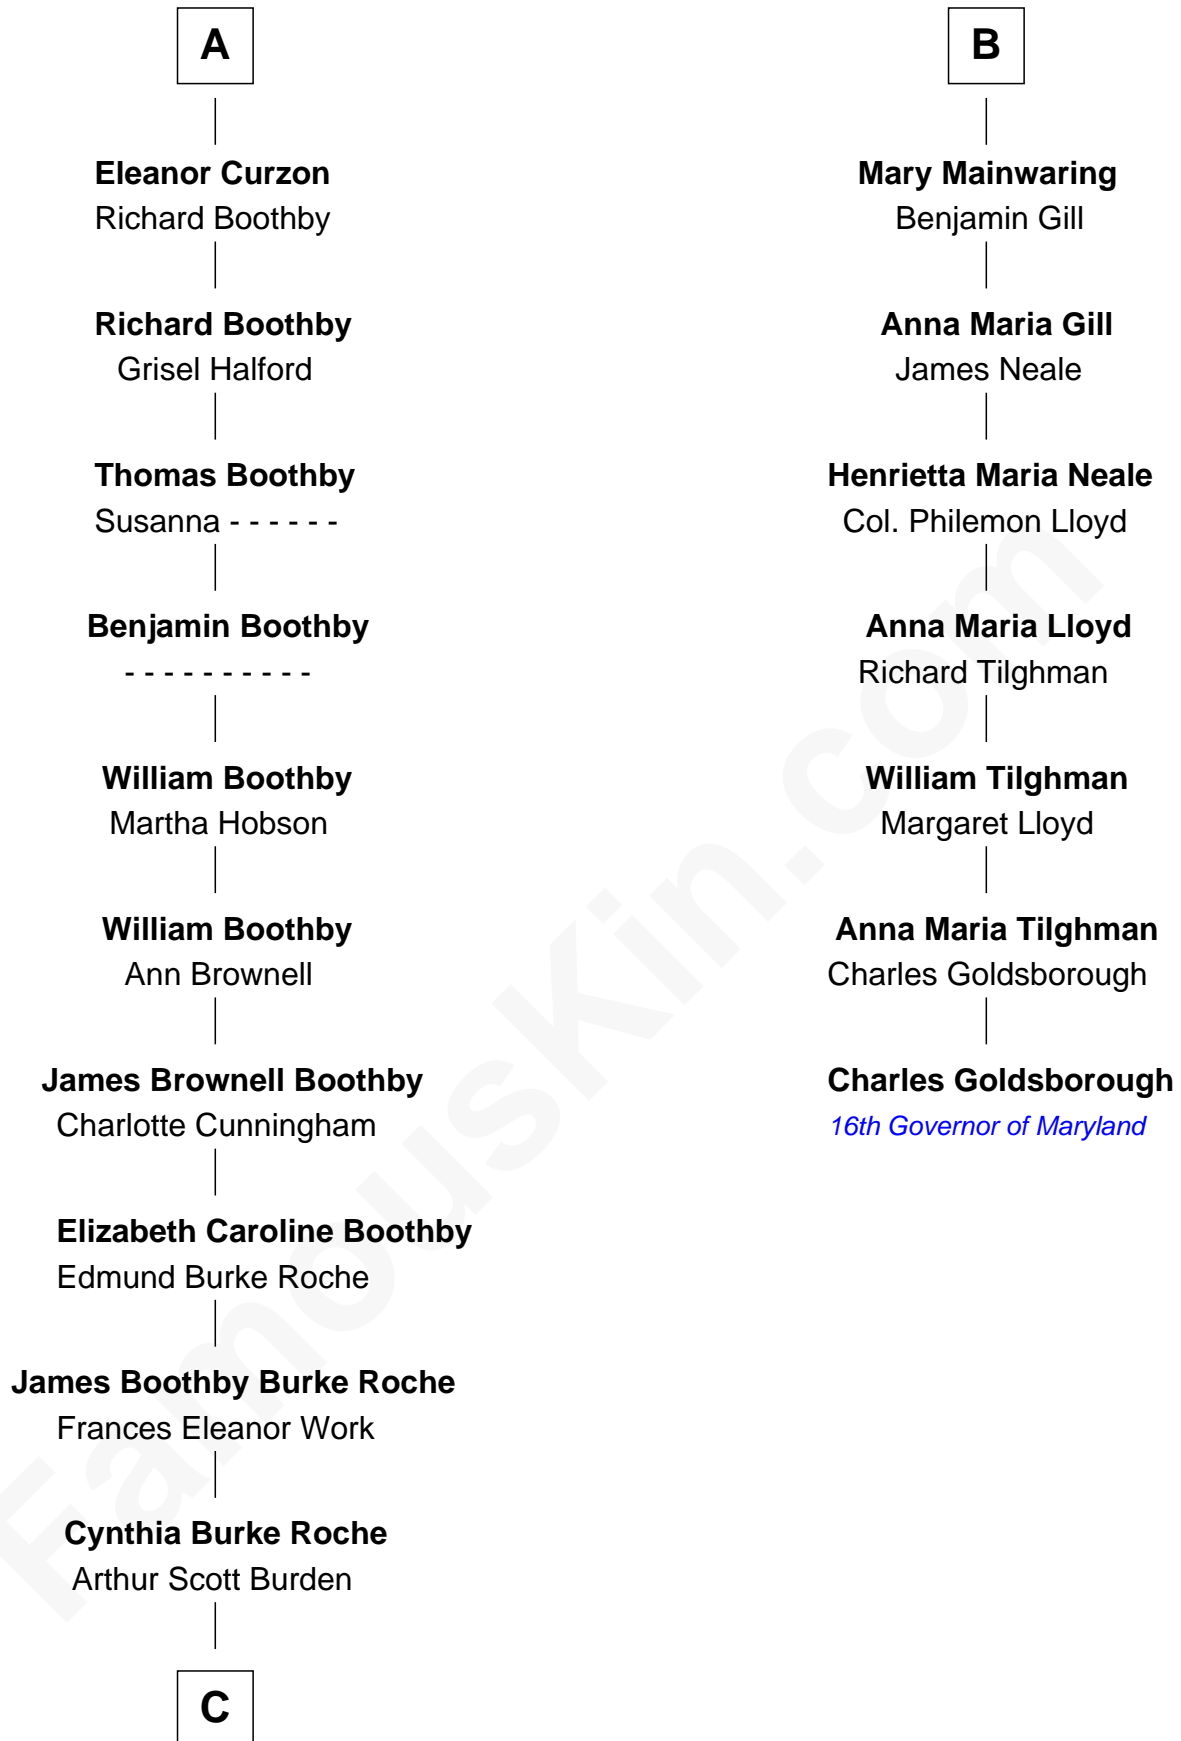

FamousKin.com
Relationship Chart of
Oliver Platt
Movie Actor

13th cousin 6 times removed of
Charles Goldsborough
16th Governor of Maryland

Sir Richard Fitzalan
 Elizabeth de Bohun

C

Eileen Burden
Walter Maynard

Sheila Maynard
Nicholas Platt

Oliver Platt
Movie Actor

FamousKin.com