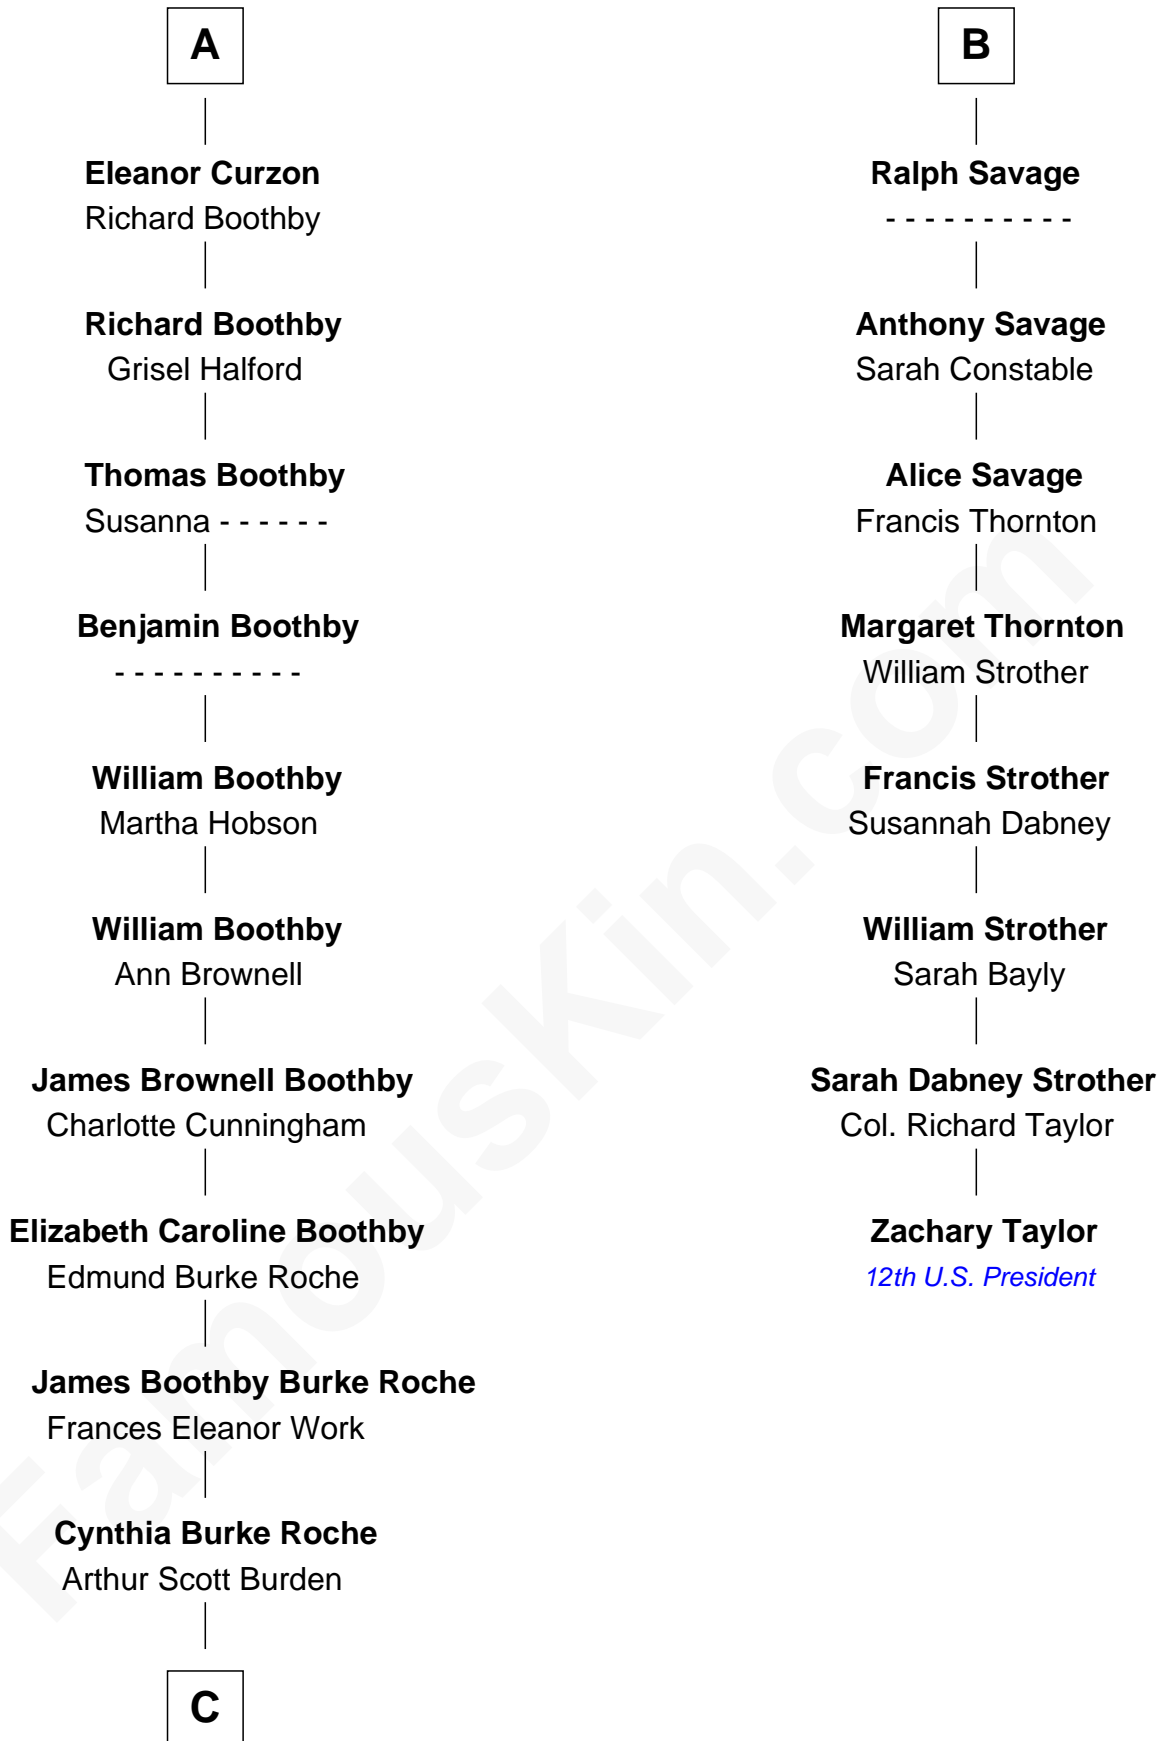

FamousKin.com Relationship Chart of

Oliver Platt
Movie Actor

14th cousin 5 times removed of

Zachary Taylor
12th U.S. President

Sir Richard Fitzalan
Elizabeth de Bohun

Joan Fitzalan
Sir William Beauchamp

Elizabeth Fitzalan
Sir Robert Goushill

Joan Beauchamp
James Butler

Joan Goushill
Sir Thomas Stanley

Elizabeth Butler
John Talbot

Katherine Stanley
Sir John Savage

Ann Talbot
Sir Henry Vernon

Sir Christopher Savage
Anne Stanley

Thomas Vernon
Anne Ludlow

Sir Christopher Savage
Anne Lygon

Eleanor Vernon
Francis Curzon

Francis Savage
Anne Sheldon

John Curzon
Millicent Sacheverell

Walter Savage
Elizabeth Hall

A

B

C

Eileen Burden
Walter Maynard

Sheila Maynard
Nicholas Platt

Oliver Platt
Movie Actor

FamousKin.com