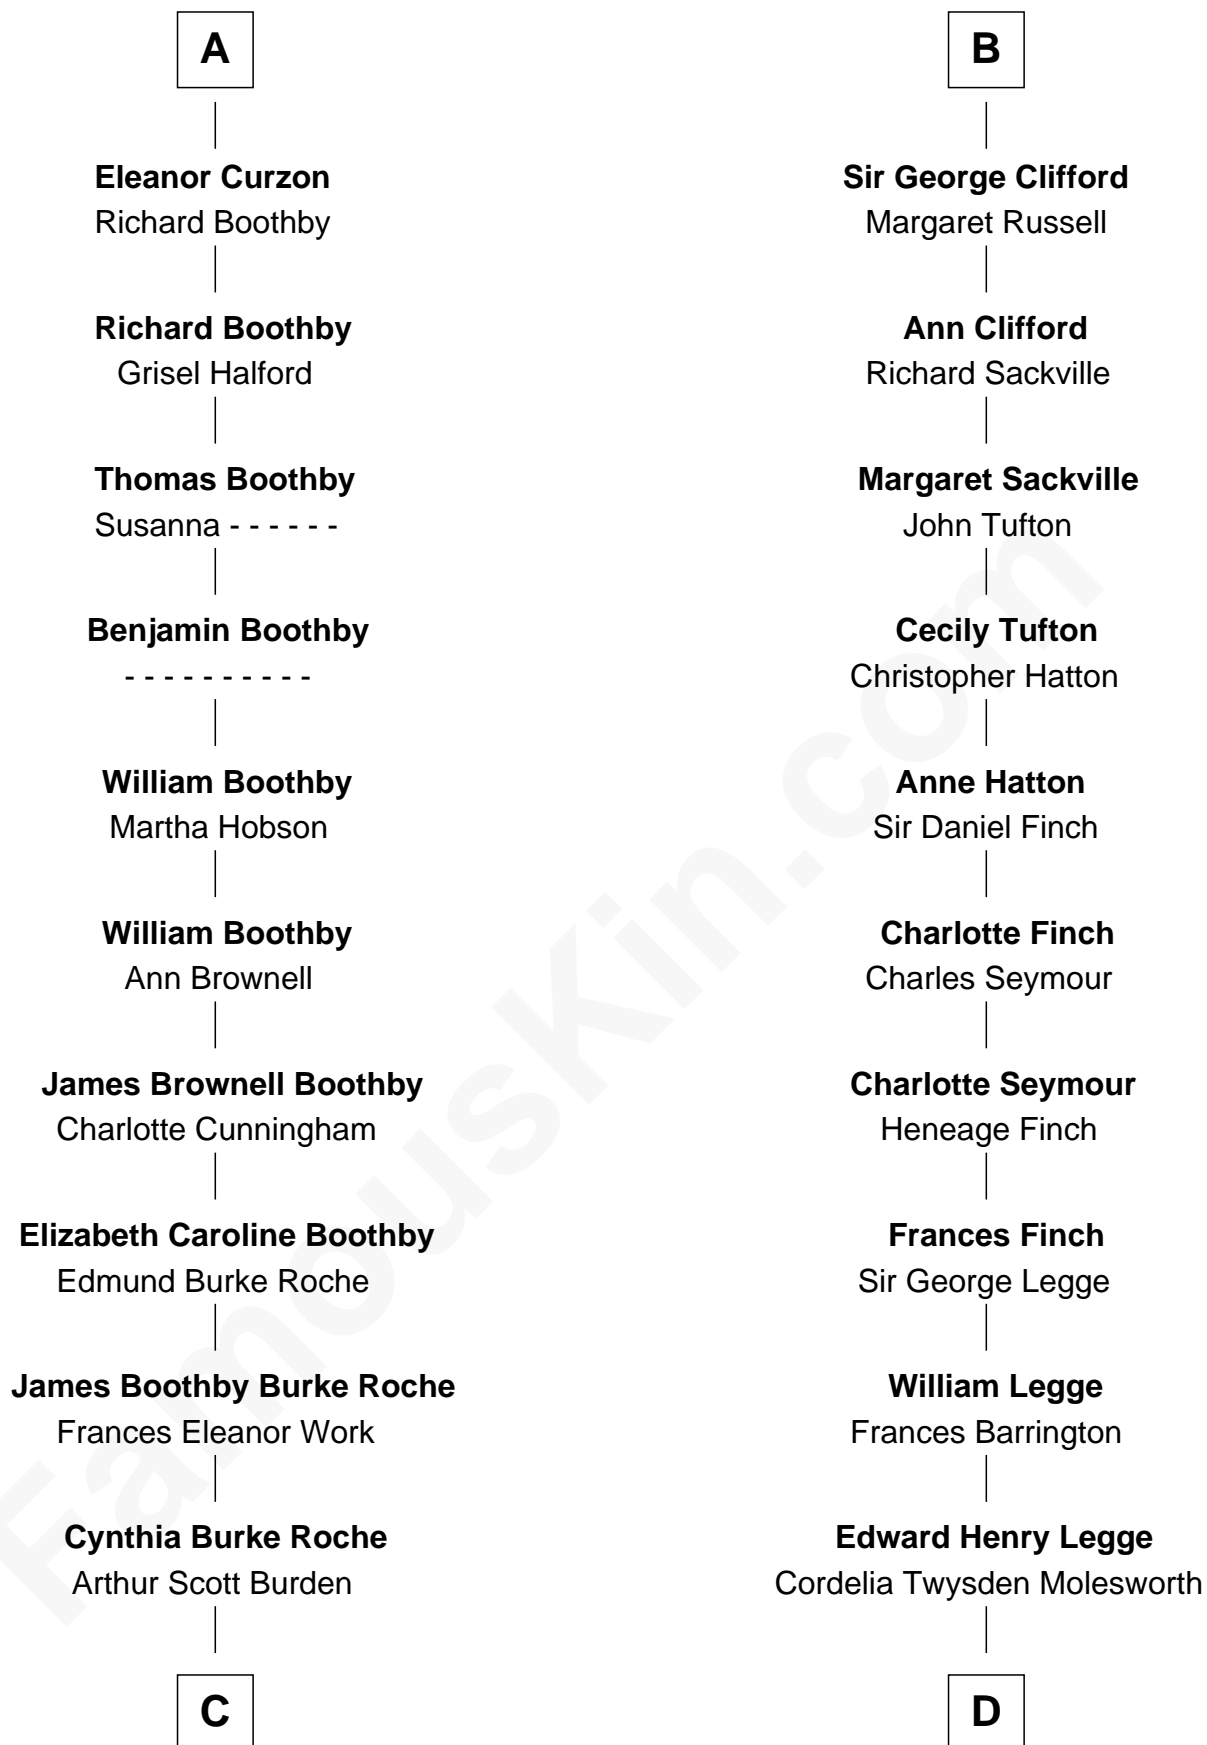

FamousKin.com Relationship Chart of

Oliver Platt

Movie Actor

19th cousin 1 time removed of

Kit Harington

TV Actor - "Game of Thrones"

Sir Thomas de Beauchamp

Katherine de Mortimer

Sir William Beauchamp

Joan Fitzalan

Joan Beauchamp

James Butler

Elizabeth Butler

John Talbot

Ann Talbot

Sir Henry Vernon

Elizabeth Greystoke

William Dacre

Elizabeth Talbot

Anne Dacre

Henry Clifford

B

C

Eileen Burden
Walter Maynard

Sheila Maynard
Nicholas Platt

Oliver Platt
Movie Actor

D

Lois Marjorie Legge
Ernest Wriothesley Denny

Lavender Cecilia Denny
John Charles Dundas Harington

Sir David Richard Harington
Deborah Jane Catesby

Kit Harington
TV Actor - "Game of Thrones"