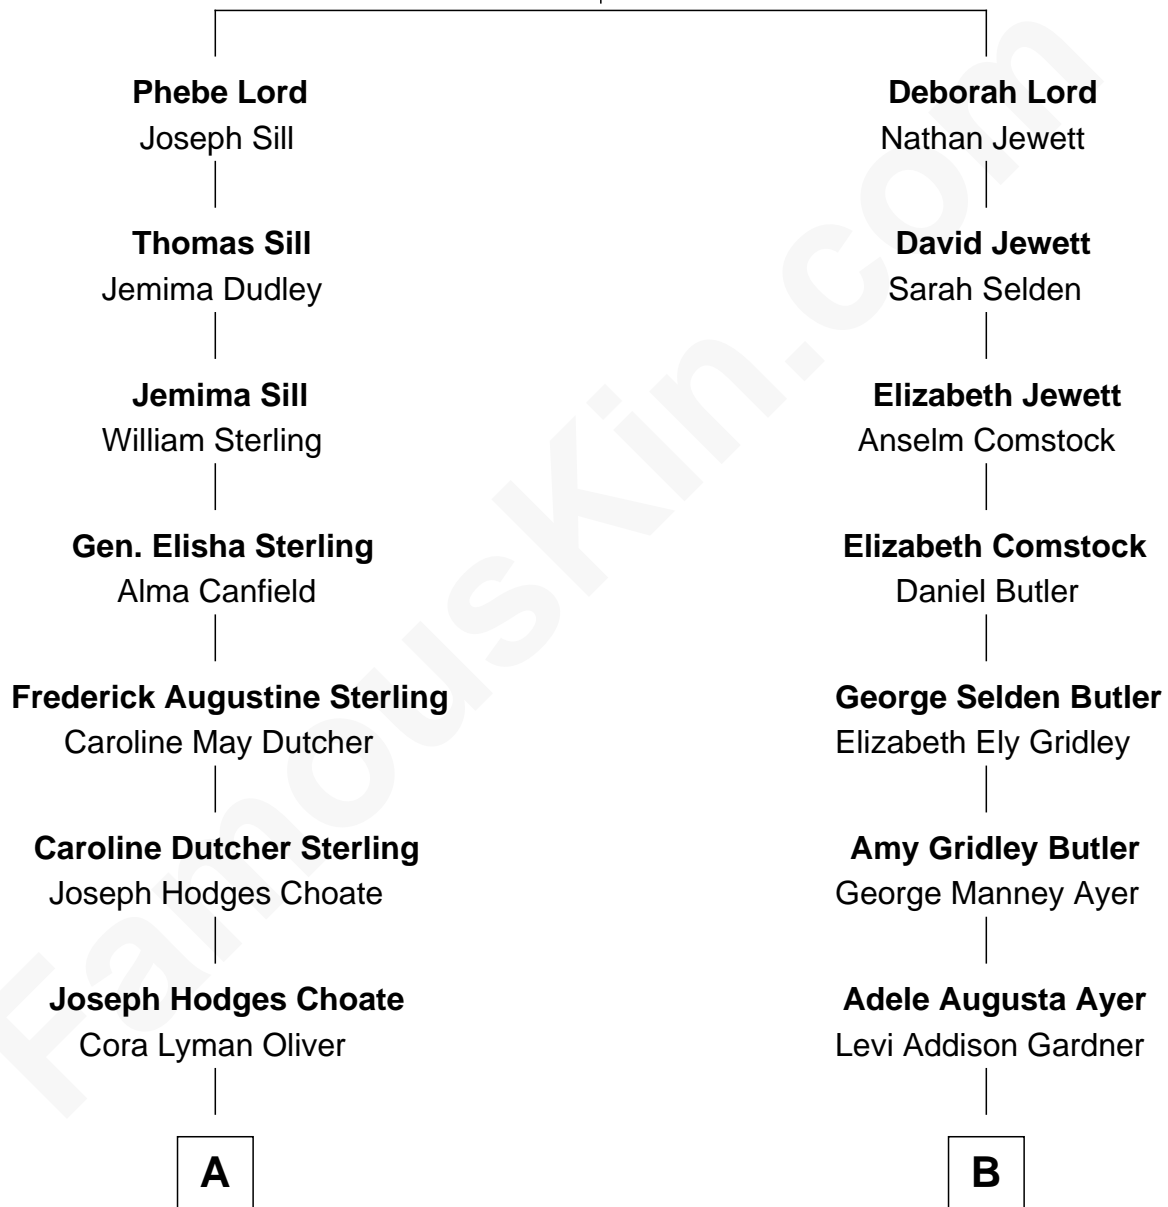

FamousKin.com Relationship Chart of

Oliver Platt

Movie Actor

8th cousin 1 time removed of

Gerald Ford

38th U.S. President

Richard Lord
Elizabeth Hyde

A

Helen Choate
Geoffrey Platt

Nicholas Platt
Sheila Maynard

Oliver Platt
Movie Actor

B

Dorothy Ayer Gardner
Leslie Lynch King

Gerald Ford
38th U.S. President

FamousKin.com