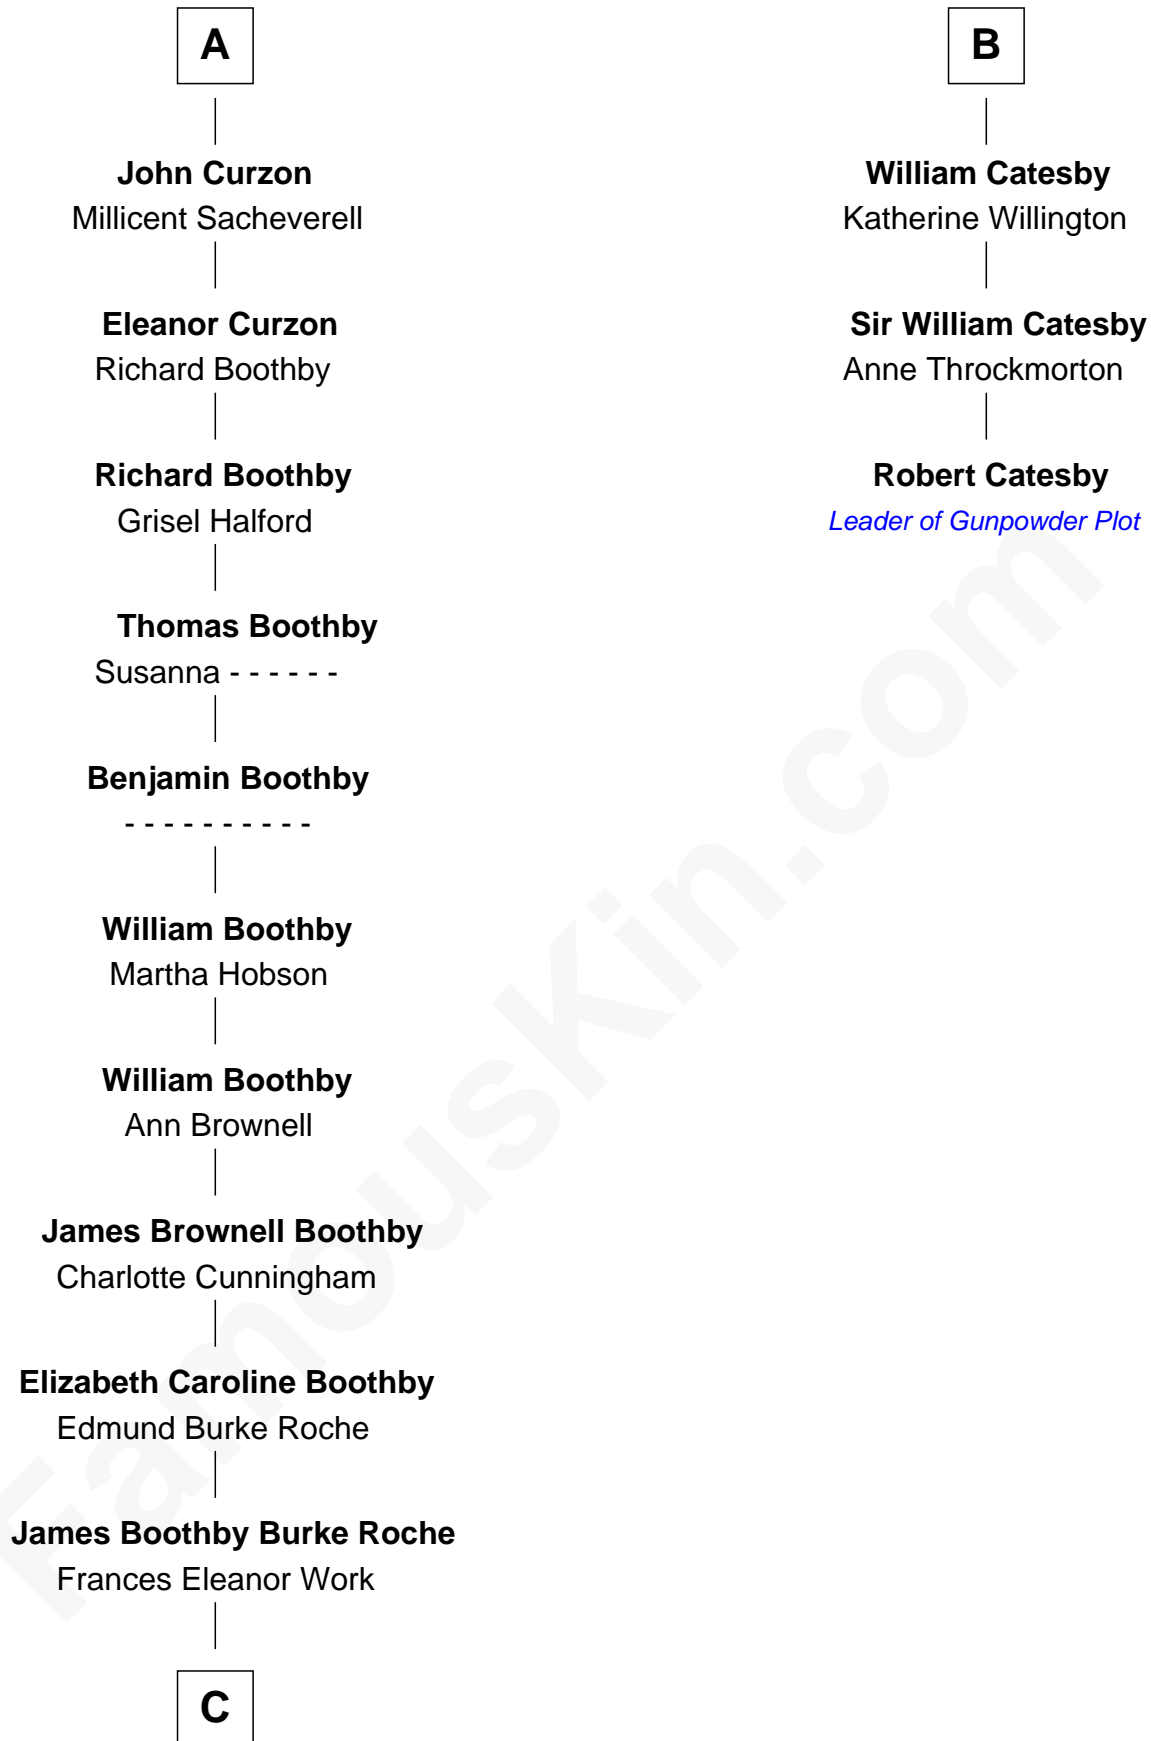

# FamousKin.com Relationship Chart of

**Oliver Platt**

*Movie Actor*

9th cousin 11 times removed of

**Robert Catesby**

*Leader of Gunpowder Plot*

**Sir William de Ros**  
Margery de Badlesmere

**C**

—  
**Cynthia Burke Roche**

Arthur Scott Burden

—  
**Eileen Burden**

Walter Maynard

—  
**Sheila Maynard**

Nicholas Platt

—  
**Oliver Platt**

*Movie Actor*