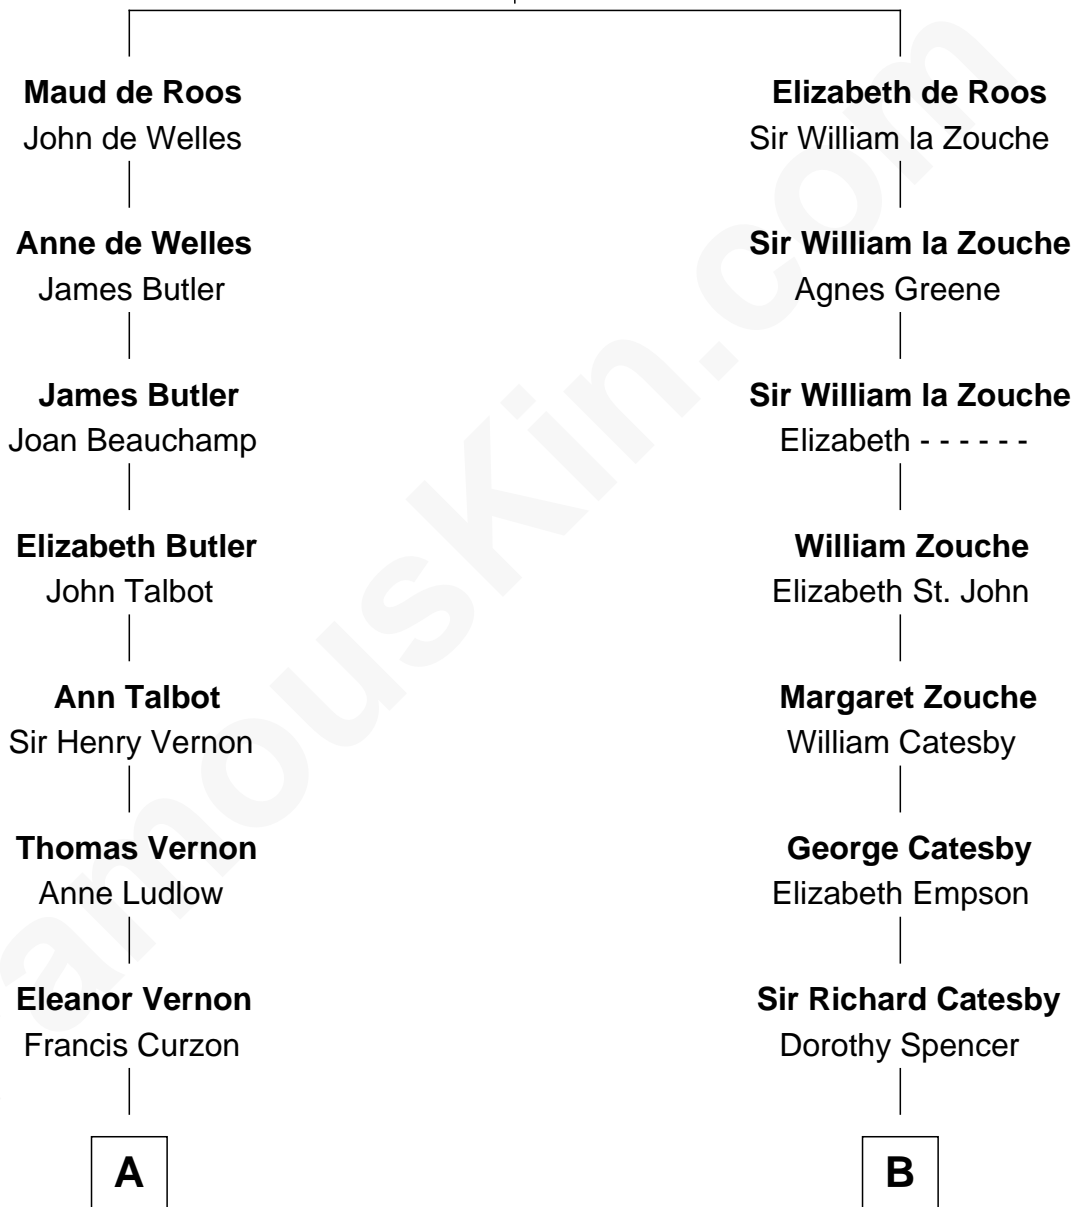

# FamousKin.com Relationship Chart of

**Oliver Platt**

*Movie Actor*

9th cousin 11 times removed of

**Robert Catesby**

*Leader of Gunpowder Plot*

**Sir William de Ros**  
Margery de Badlesmere

**C**

—  
**Cynthia Burke Roche**

Arthur Scott Burden

—  
**Eileen Burden**

Walter Maynard

—  
**Sheila Maynard**

Nicholas Platt

—  
**Oliver Platt**

*Movie Actor*