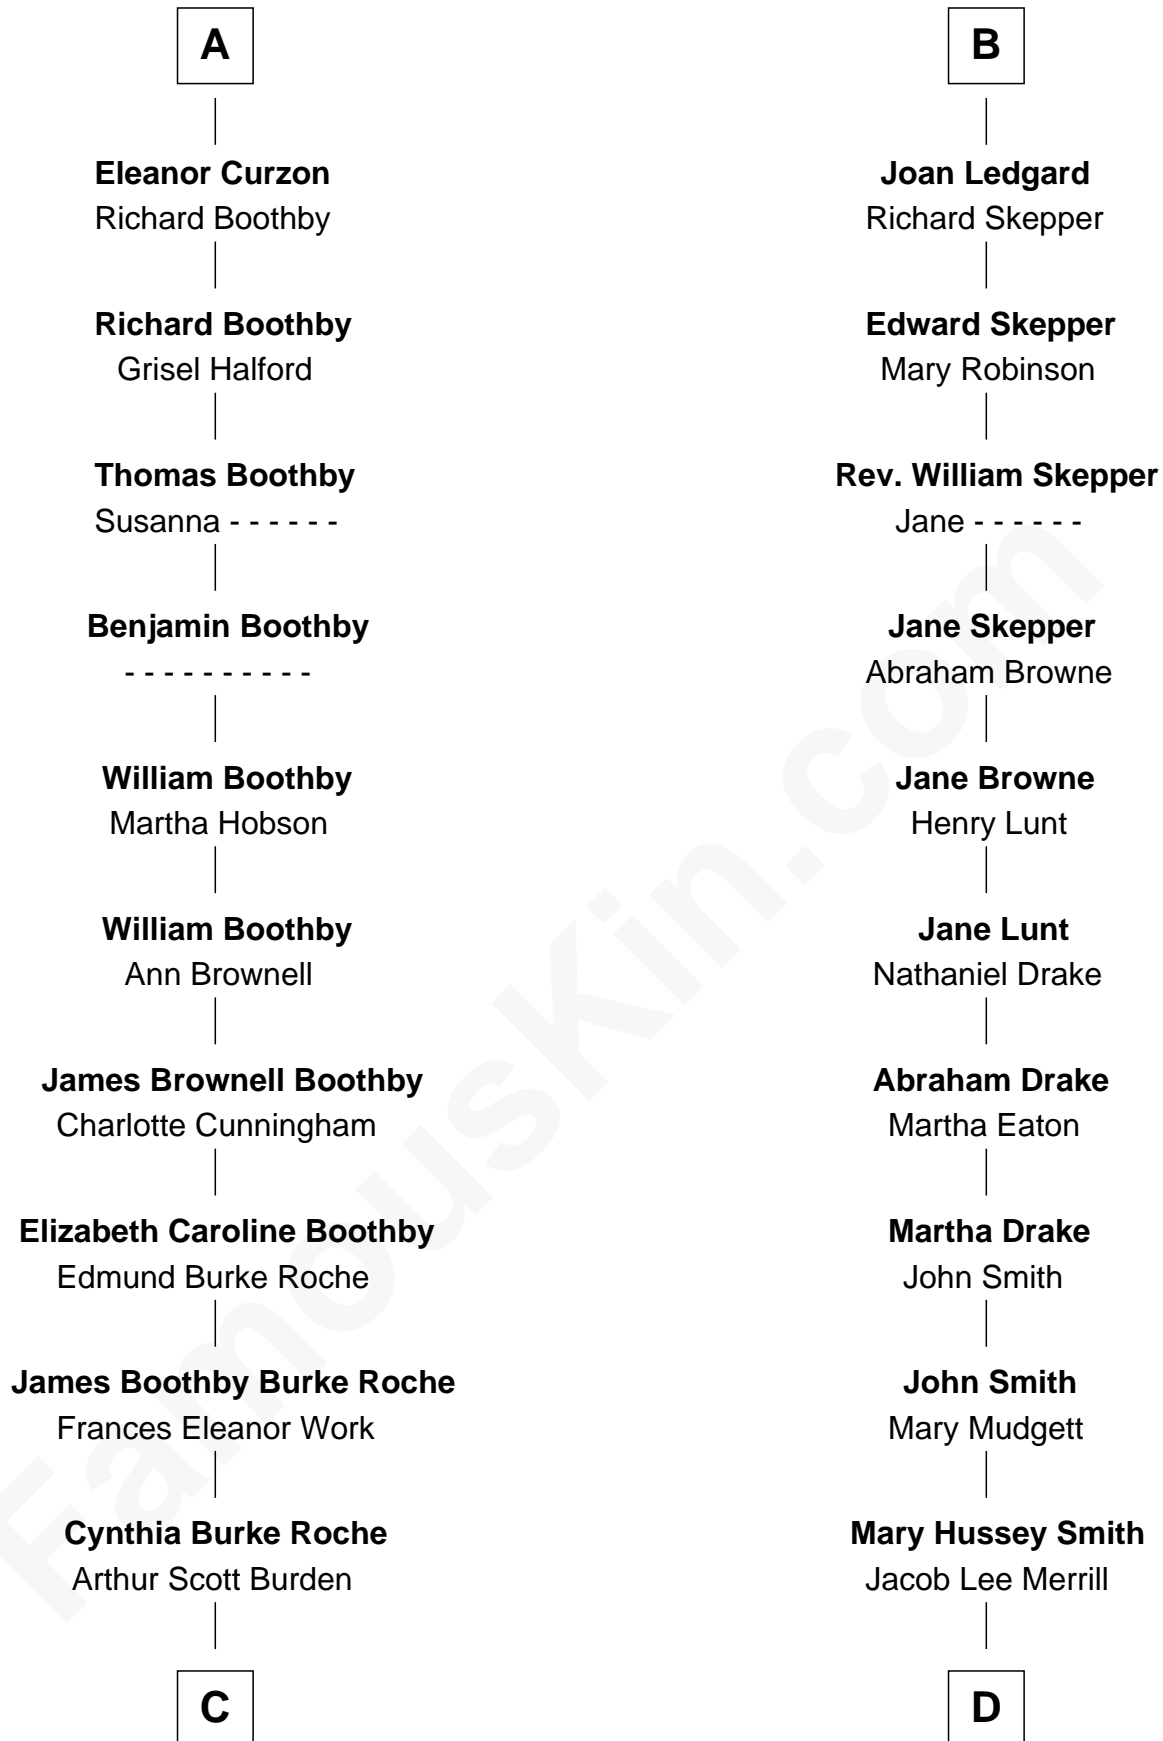

FamousKin.com
Relationship Chart of
Oliver Platt
Movie Actor

19th cousin 2 times removed of
Meghan Markle
Duchess of Sussex, TV Actress

Sir Thomas de Beauchamp
 Katherine de Mortimer

Sir William Beauchamp

Joan Fitzalan

Joan Beauchamp

James Butler

Elizabeth Butler

John Talbot

Ann Talbot

Sir Henry Vernon

Thomas Vernon

Katherine de Stafford

Michael de la Pole

Isabel de la Pole

Thomas Morley

Anne Morley

Sir John Hastings

Elizabeth Hastings

Sir Robert Hildyard

Sir Piers Hildyard

Joan de la See

Isabel Hildyard

Ralph Legard

B

C

Eileen Burden
Walter Maynard

Sheila Maynard
Nicholas Platt