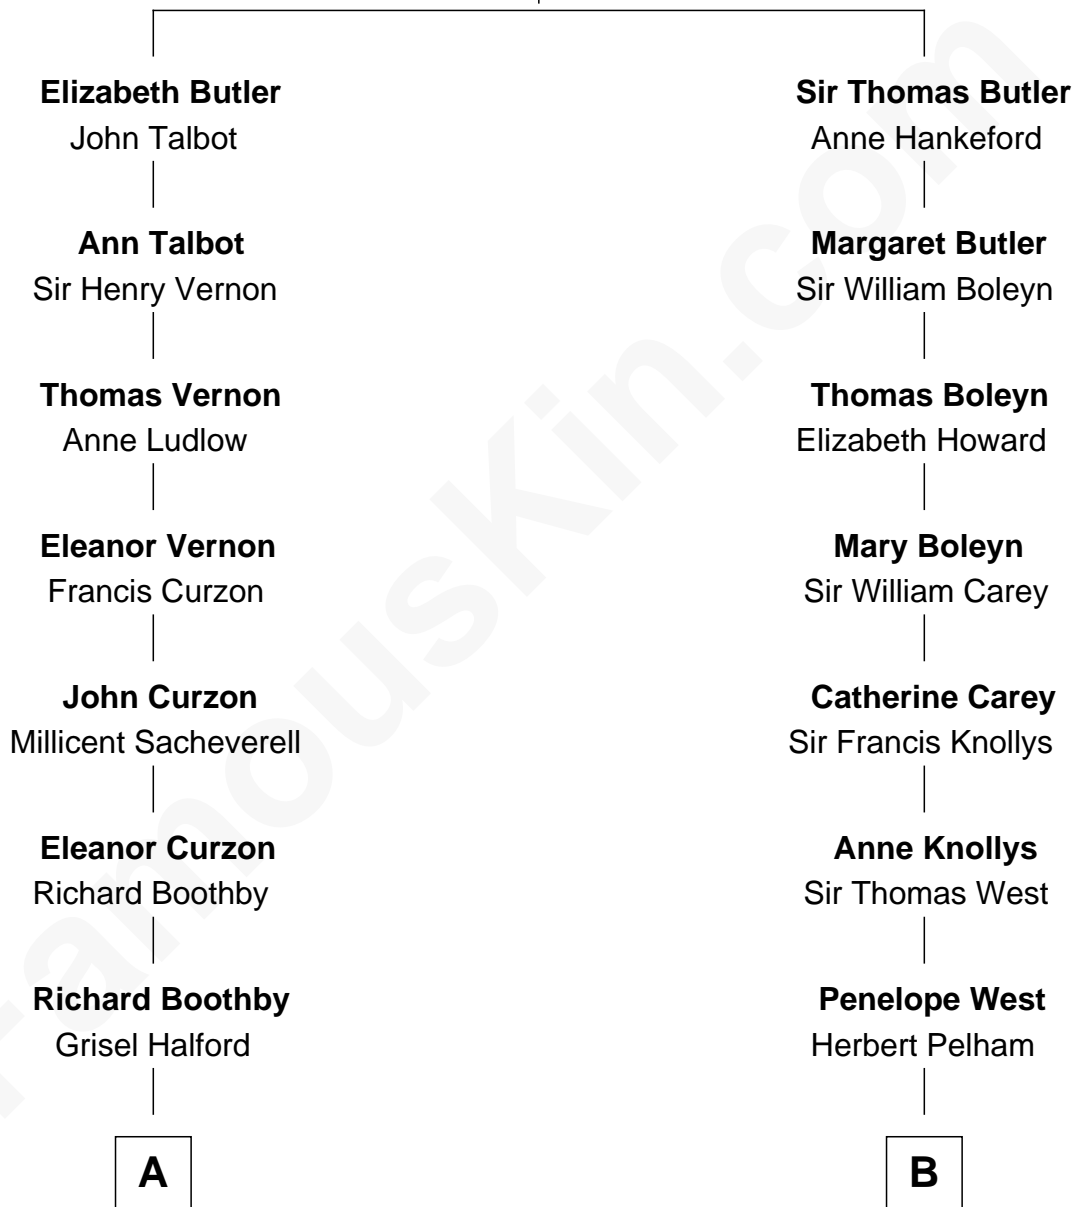

# FamousKin.com Relationship Chart of

**Oliver Platt**  
*Movie Actor*

17th cousin 2 times removed of

**John Cena**

*Movie Actor and WWE Pro Wrestler*

**James Butler**  
Joan Beauchamp

**C**

**Natalie Nichols**