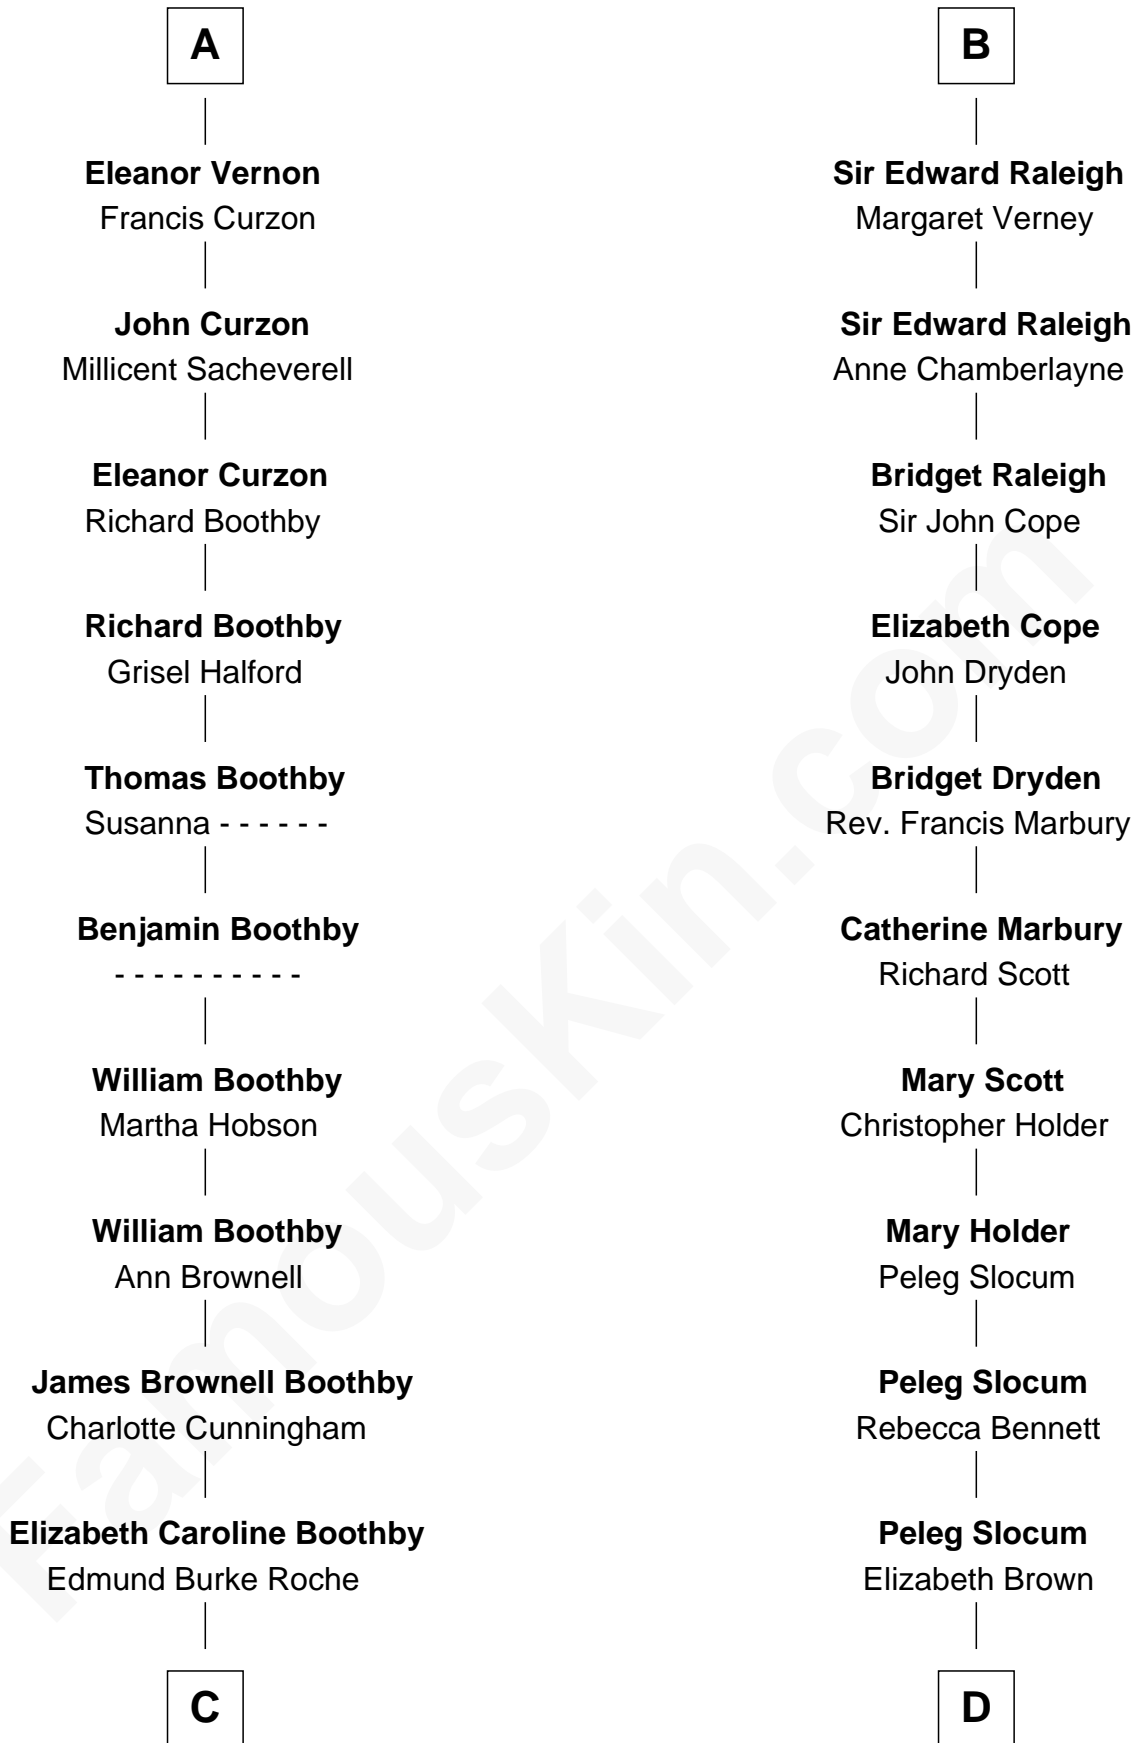

FamousKin.com Relationship Chart of

Oliver Platt
Movie Actor

20th cousin 1 time removed of

Henry Clay Folger

Founder of Folger Shakespeare Library and Chairman of Standard Oil

C

James Boothby Burke Roche

Frances Eleanor Work

Cynthia Burke Roche

Arthur Scott Burden

Eileen Burden

Walter Maynard

Sheila Maynard

Nicholas Platt

Oliver Platt

Movie Actor

D

Rebecca Slocum

George Folger

Samuel Brown Folger

Nancy F. Hiller

Henry Clay Folger

Eliza Jane Clark

Henry Clay Folger