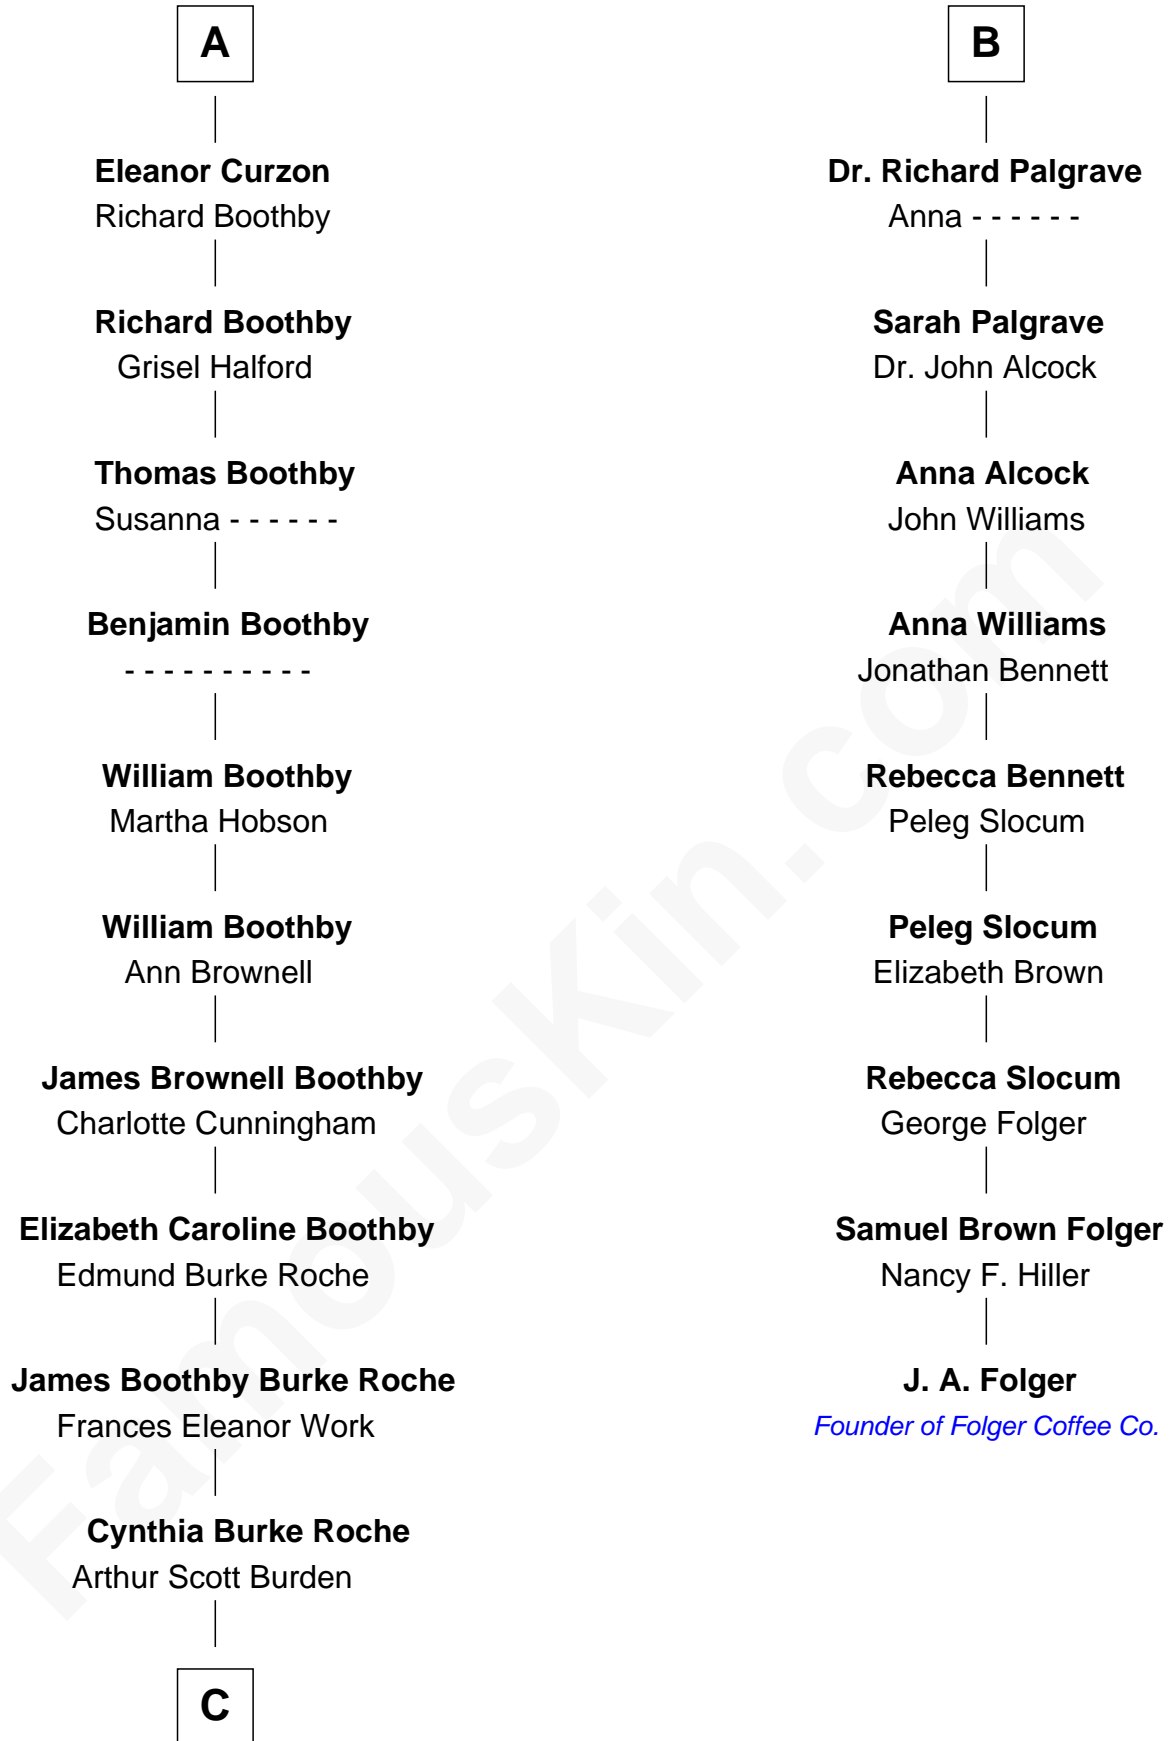

FamousKin.com Relationship Chart of

Oliver Platt

Movie Actor

15th cousin 4 times removed of

J. A. Folger

Founder of Folger Coffee Company

Sir Richard Fitzalan

Elizabeth de Bohun

Joan Fitzalan
Sir William Beauchamp

Joan Beauchamp
James Butler

Elizabeth Butler
John Talbot

Ann Talbot
Sir Henry Vernon

Thomas Vernon
Anne Ludlow

Eleanor Vernon
Francis Curzon

John Curzon
Millicent Sacheverell

A

Elizabeth Fitzalan
Sir Robert Goushill

Elizabeth Goushill
Sir Robert Wingfield

Elizabeth Wingfield
Sir William Brandon

Eleanor Brandon
John Glemham

Anne Glemham
Henry Palgrave

Thomas Palgrave
Alice Gunton

Rev. Edward Palgrave

B

C

—
Eileen Burden
Walter Maynard

—
Sheila Maynard
Nicholas Platt

—
Oliver Platt
Movie Actor

FamousKin.com