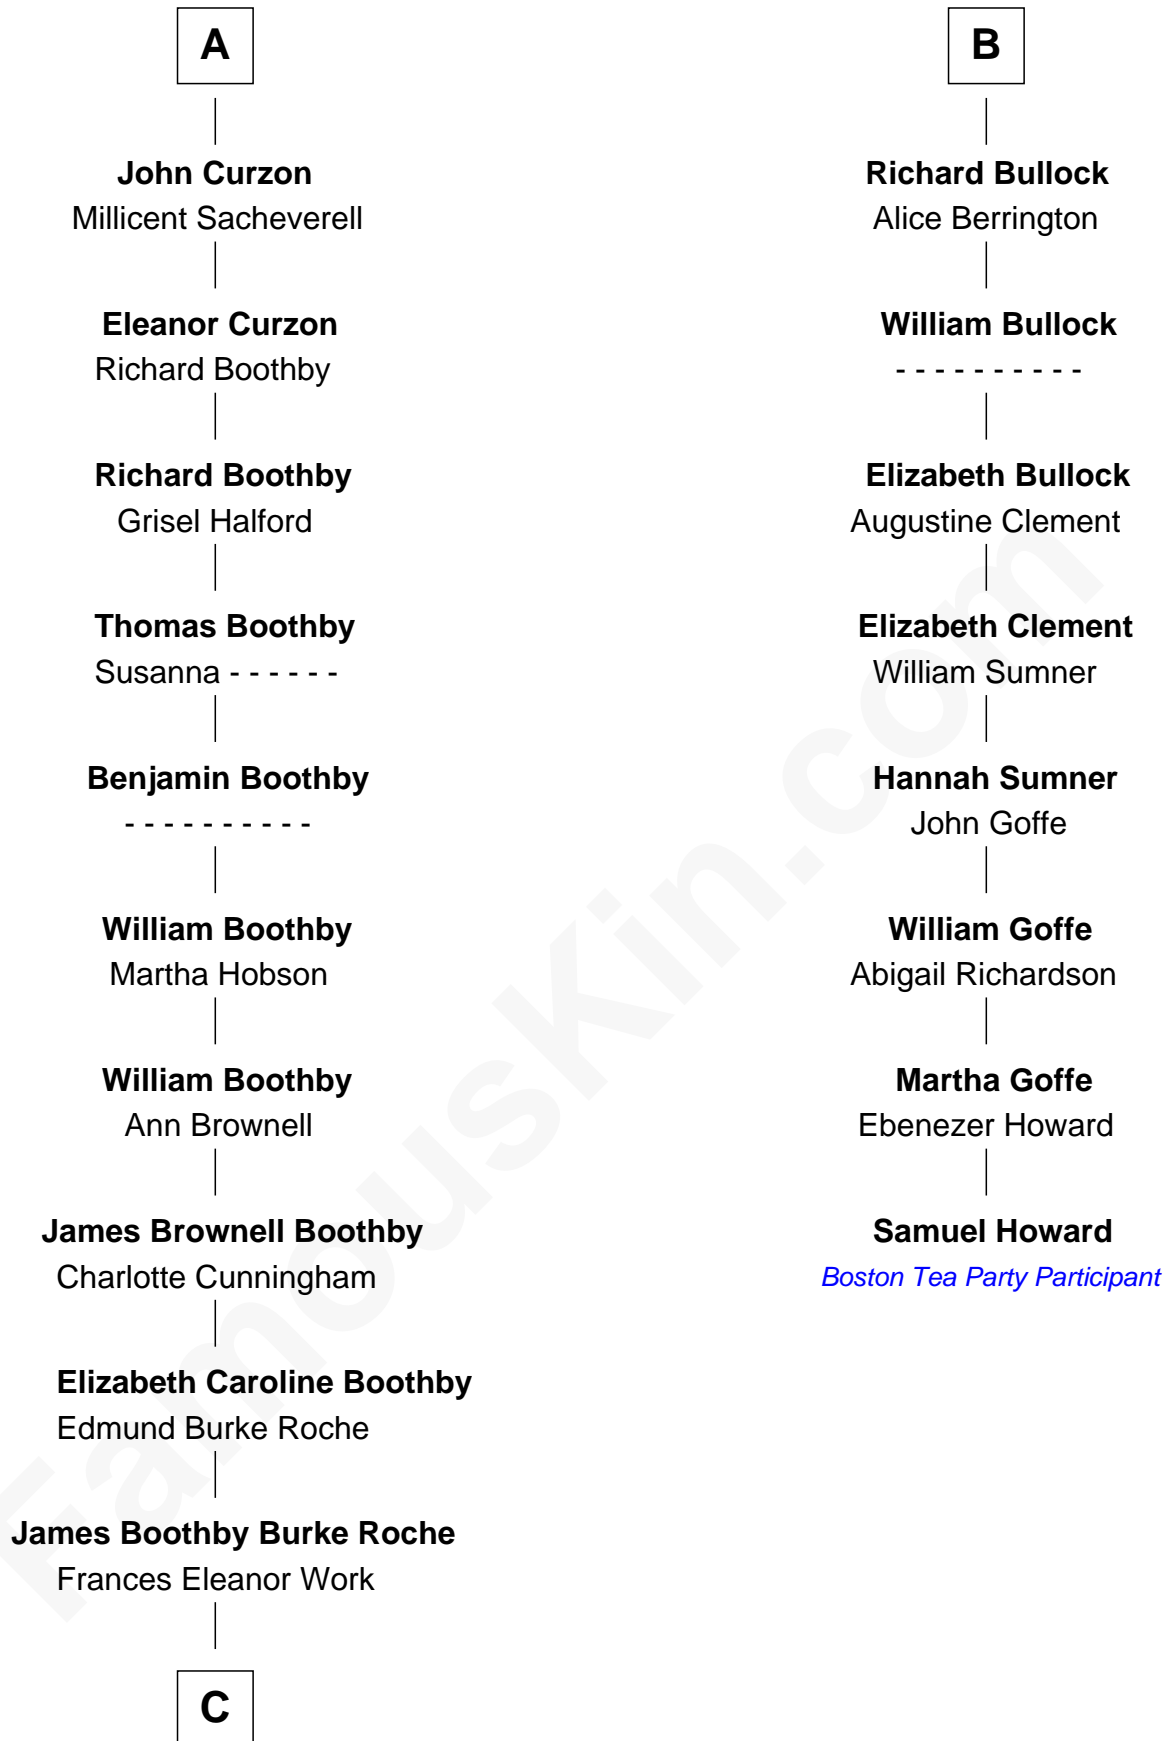

FamousKin.com
Relationship Chart of
Oliver Platt
Movie Actor

14th cousin 6 times removed of

Samuel Howard
Boston Tea Party Participant

C

—
Cynthia Burke Roche

Arthur Scott Burden

—
Eileen Burden

Walter Maynard

—
Sheila Maynard

Nicholas Platt

—
Oliver Platt

Movie Actor

FamousKin.com