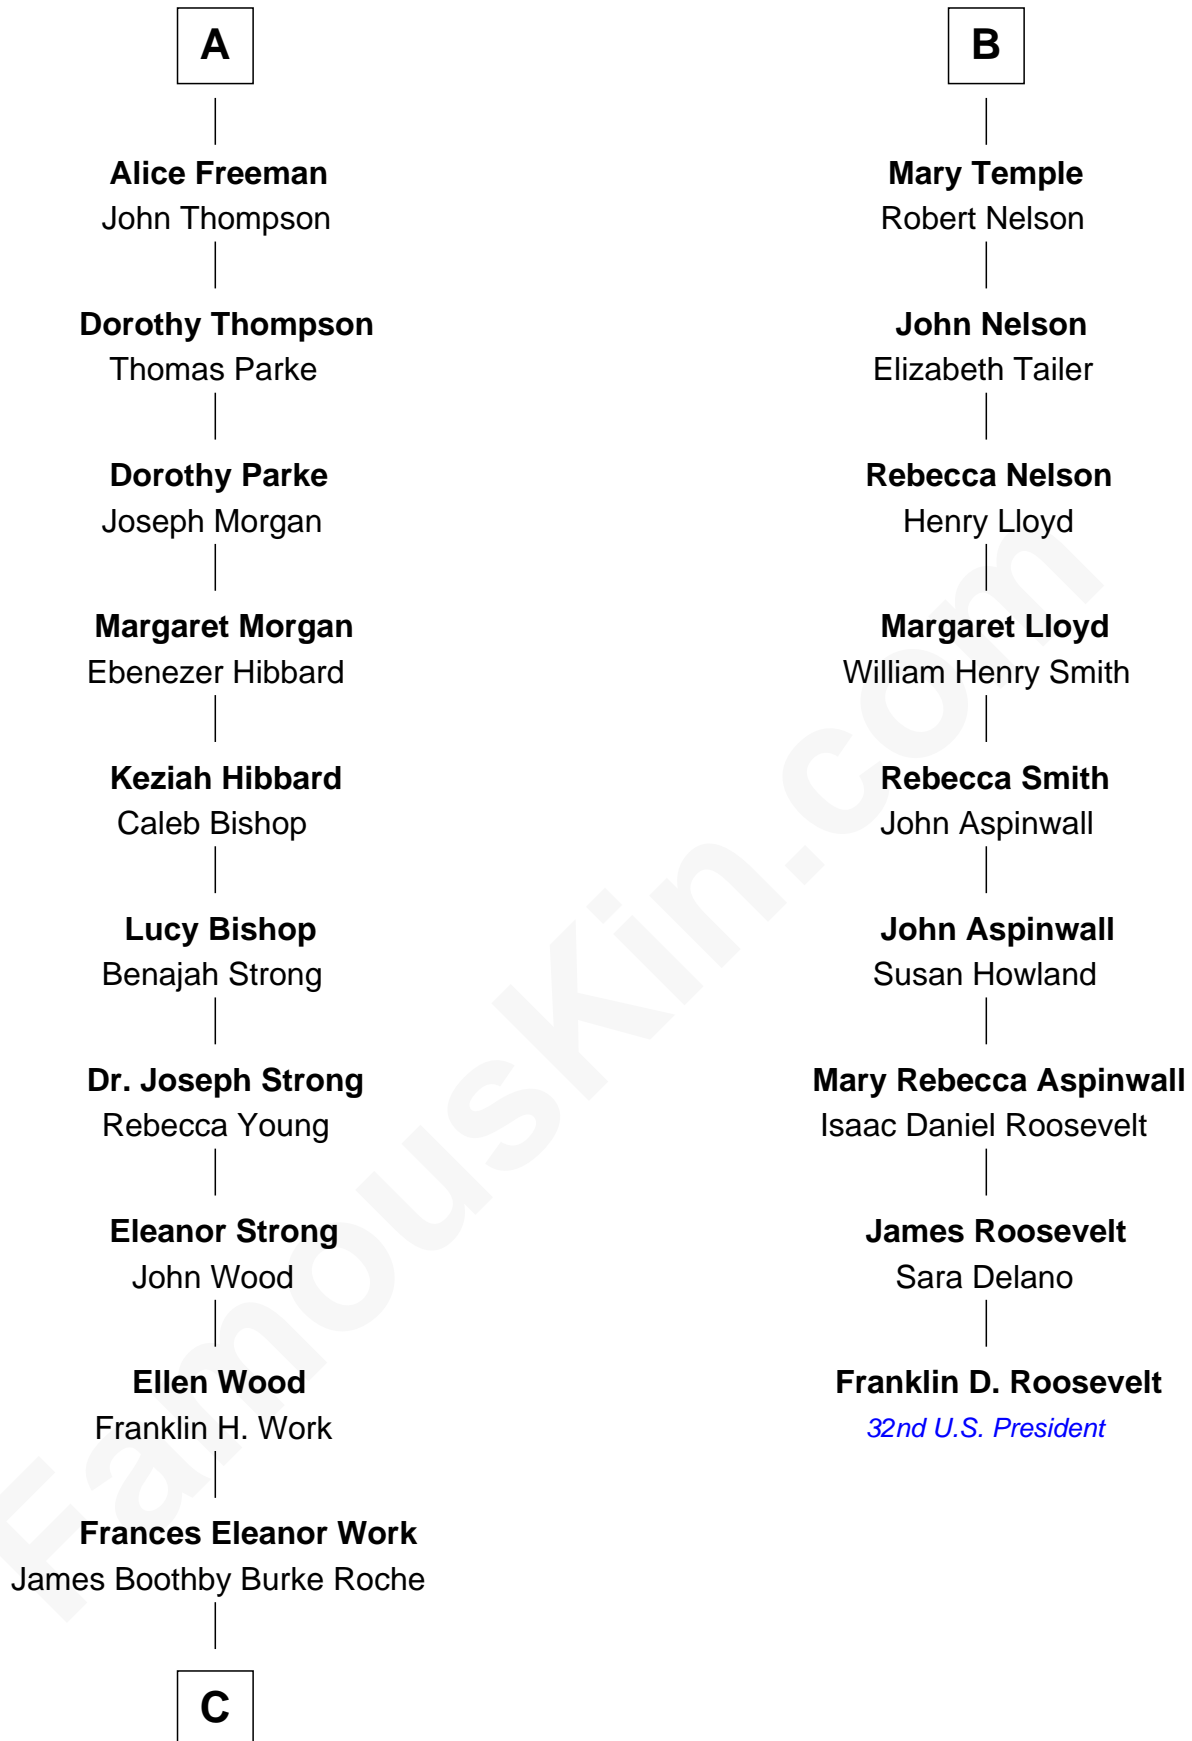

FamousKin.com Relationship Chart of

Oliver Platt
Movie Actor

15th cousin 5 times removed of

Franklin D. Roosevelt
32nd U.S. President

C

—
Cynthia Burke Roche

Arthur Scott Burden

—
Eileen Burden

Walter Maynard

—
Sheila Maynard

Nicholas Platt

—
Oliver Platt

Movie Actor

FamousKin.com