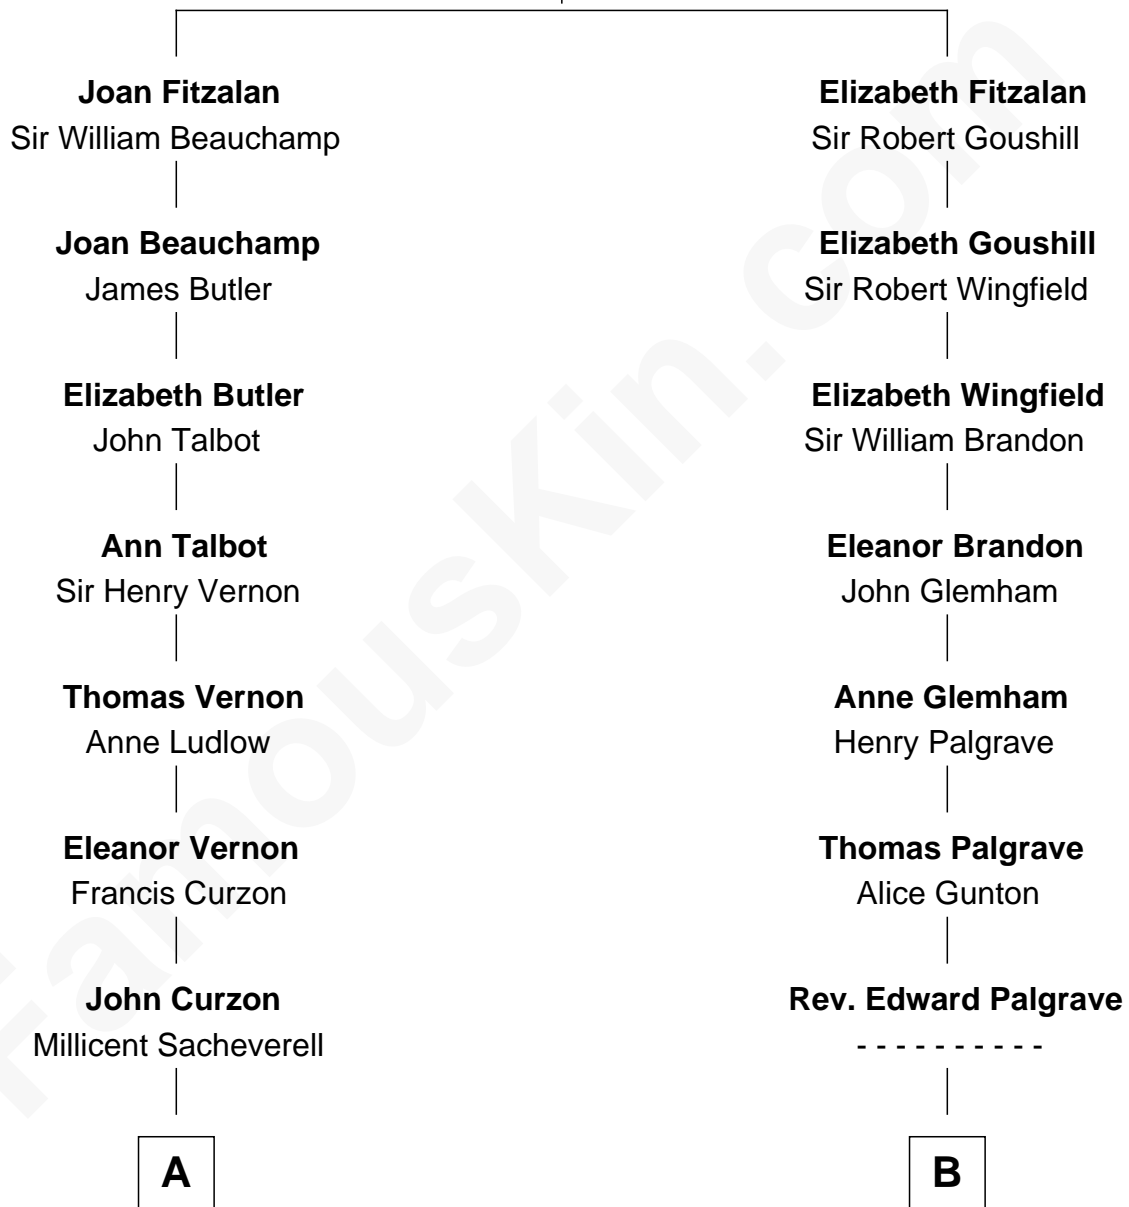

**FamousKin.com**  
**Relationship Chart of**  
**Oliver Platt**  
*Movie Actor*

16th cousin 3 times removed of  
**Franklin D. Roosevelt**  
*32nd U.S. President*

**Sir Richard Fitzalan**  
 Elizabeth de Bohun

**C**

—  
**Eileen Burden**  
Walter Maynard

—  
**Sheila Maynard**  
Nicholas Platt

—  
**Oliver Platt**  
*Movie Actor*

FamousKin.com