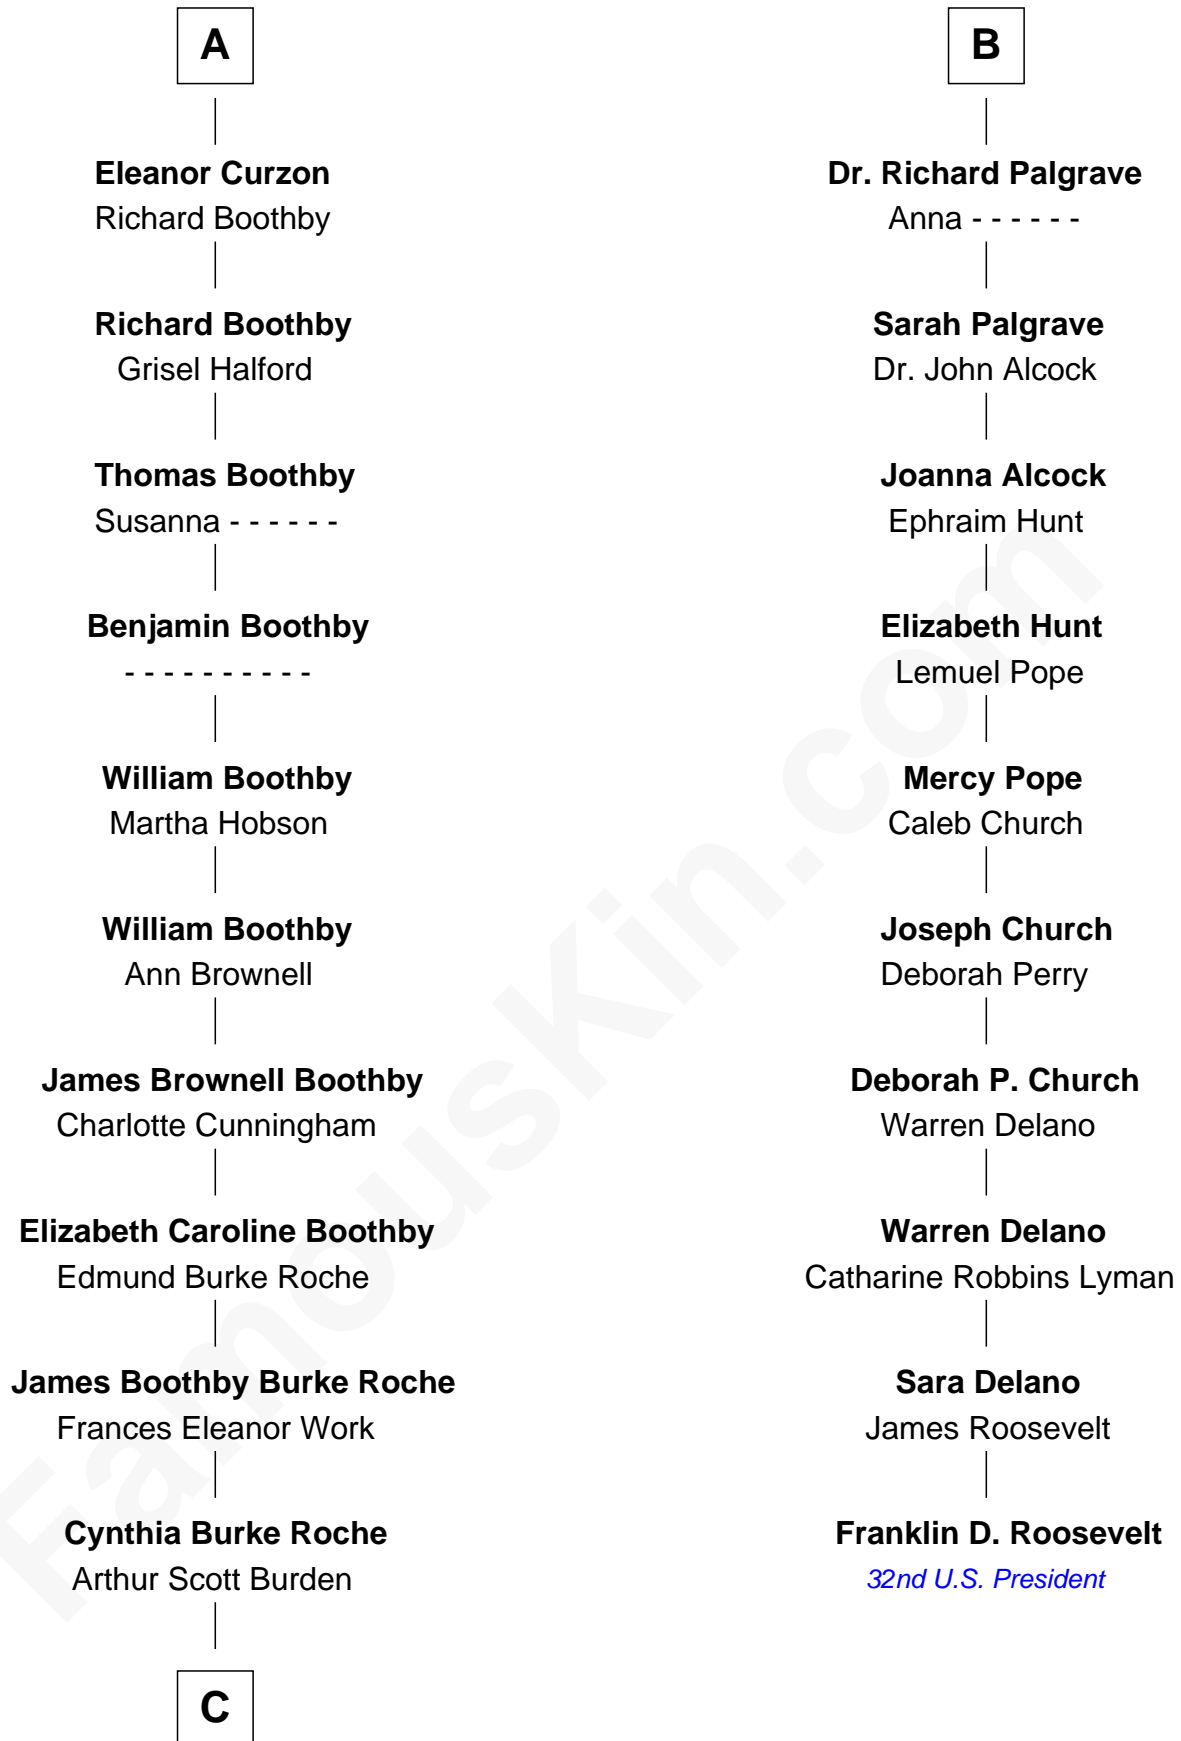

**FamousKin.com**  
**Relationship Chart of**  
**Oliver Platt**  
*Movie Actor*

16th cousin 3 times removed of  
**Franklin D. Roosevelt**  
*32nd U.S. President*

**Sir Richard Fitzalan**  
 Elizabeth de Bohun

**C**

—  
**Eileen Burden**  
Walter Maynard

—  
**Sheila Maynard**  
Nicholas Platt

—  
**Oliver Platt**  
*Movie Actor*

FamousKin.com