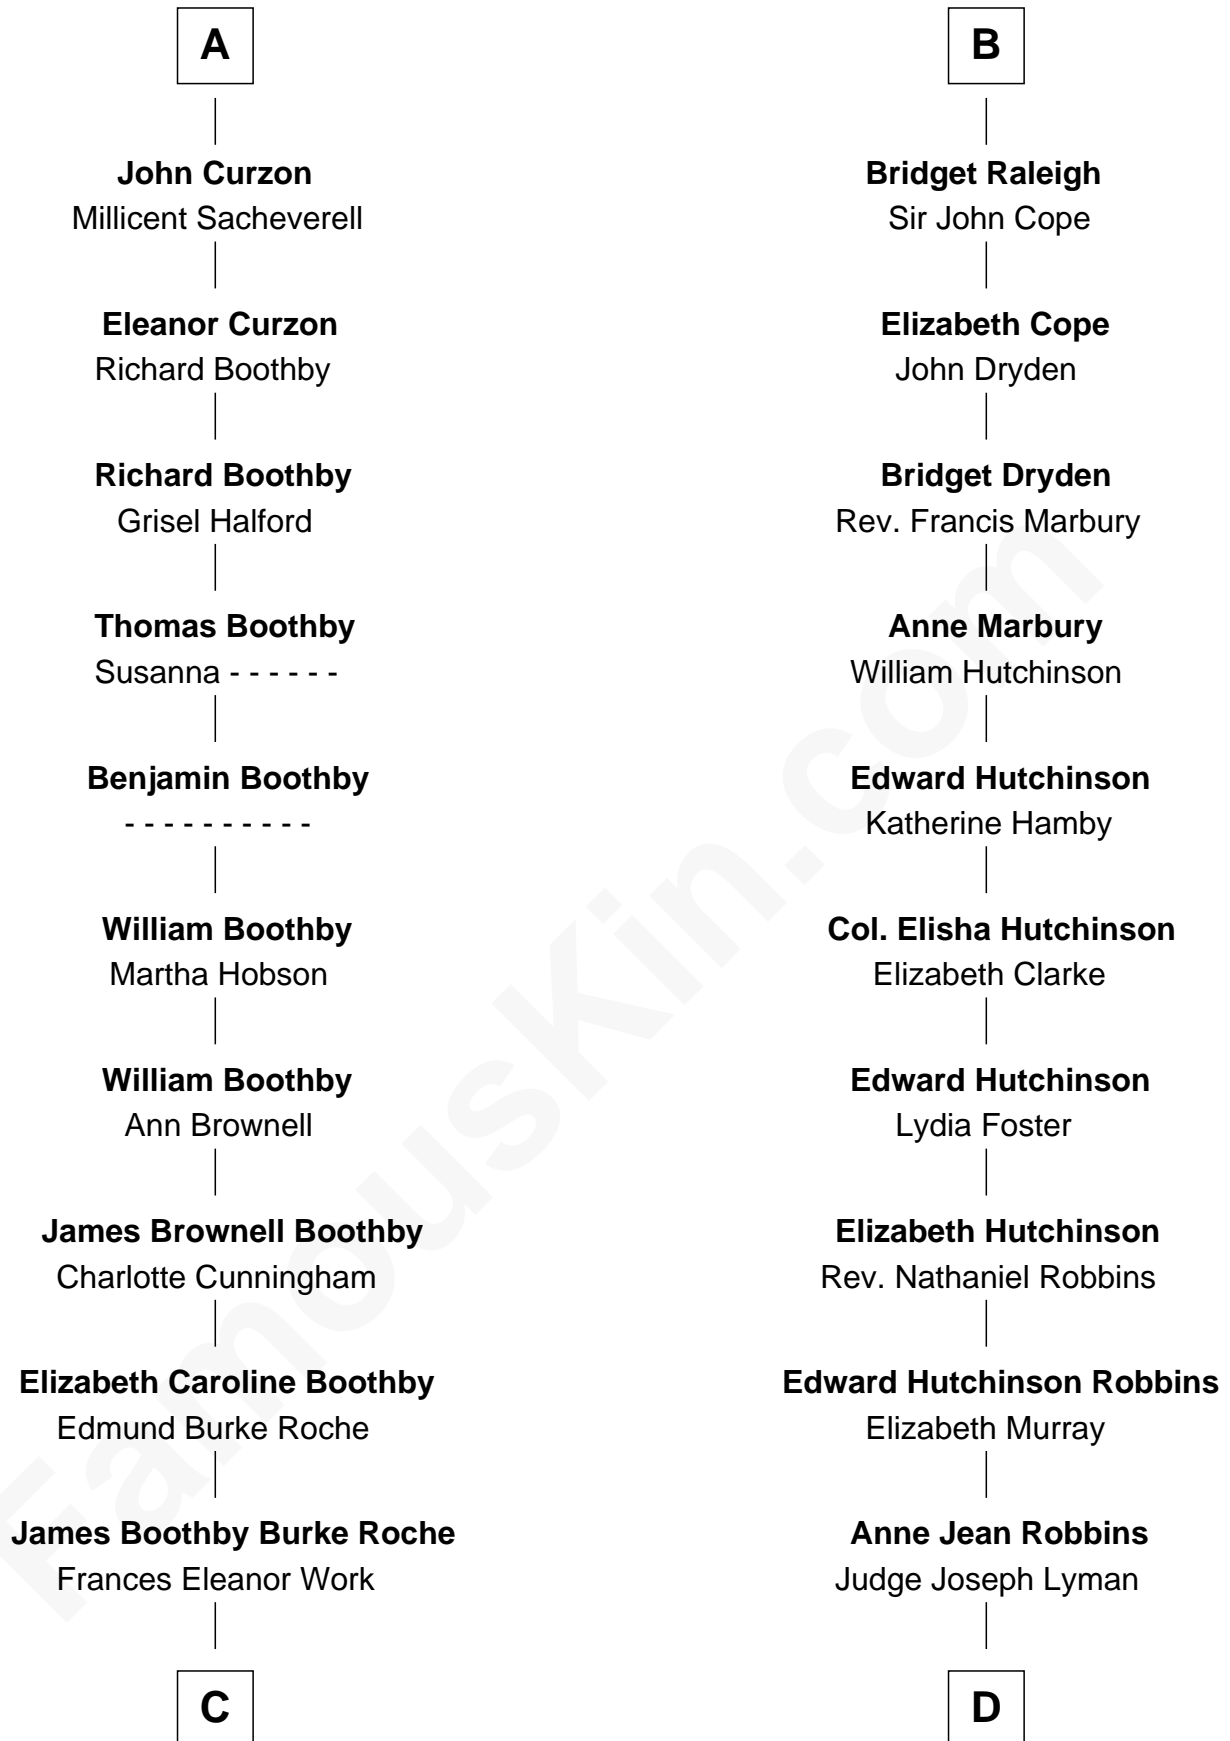

FamousKin.com Relationship Chart of

Oliver Platt
Movie Actor

19th cousin 1 time removed of

Franklin D. Roosevelt
32nd U.S. President

Sir James le Boteler
Eleanor de Bohun

James le Boteler
Elizabeth Darcy

James Butler
Anne de Welles

James Butler
Joan Beauchamp

Elizabeth Butler
John Talbot

Ann Talbot
Sir Henry Vernon

Thomas Vernon
Anne Ludlow

Eleanor Vernon
Francis Curzon

A

Pernel le Boteler
Sir Gilbert Talbot

Sir Richard Talbot
Ankaret le Strange

Mary Talbot
Sir Thomas Greene

Sir Thomas Greene
Phillippa Ferrers

Elizabeth Greene
William Raleigh

Sir Edward Raleigh
Margaret Verney

Sir Edward Raleigh
Anne Chamberlayne

B

C

Cynthia Burke Roche
Arthur Scott Burden

Eileen Burden
Walter Maynard

Sheila Maynard
Nicholas Platt

Oliver Platt
Movie Actor

D

Catharine Robbins Lyman
Warren Delano

Sara Delano
James Roosevelt

Franklin D. Roosevelt
32nd U.S. President