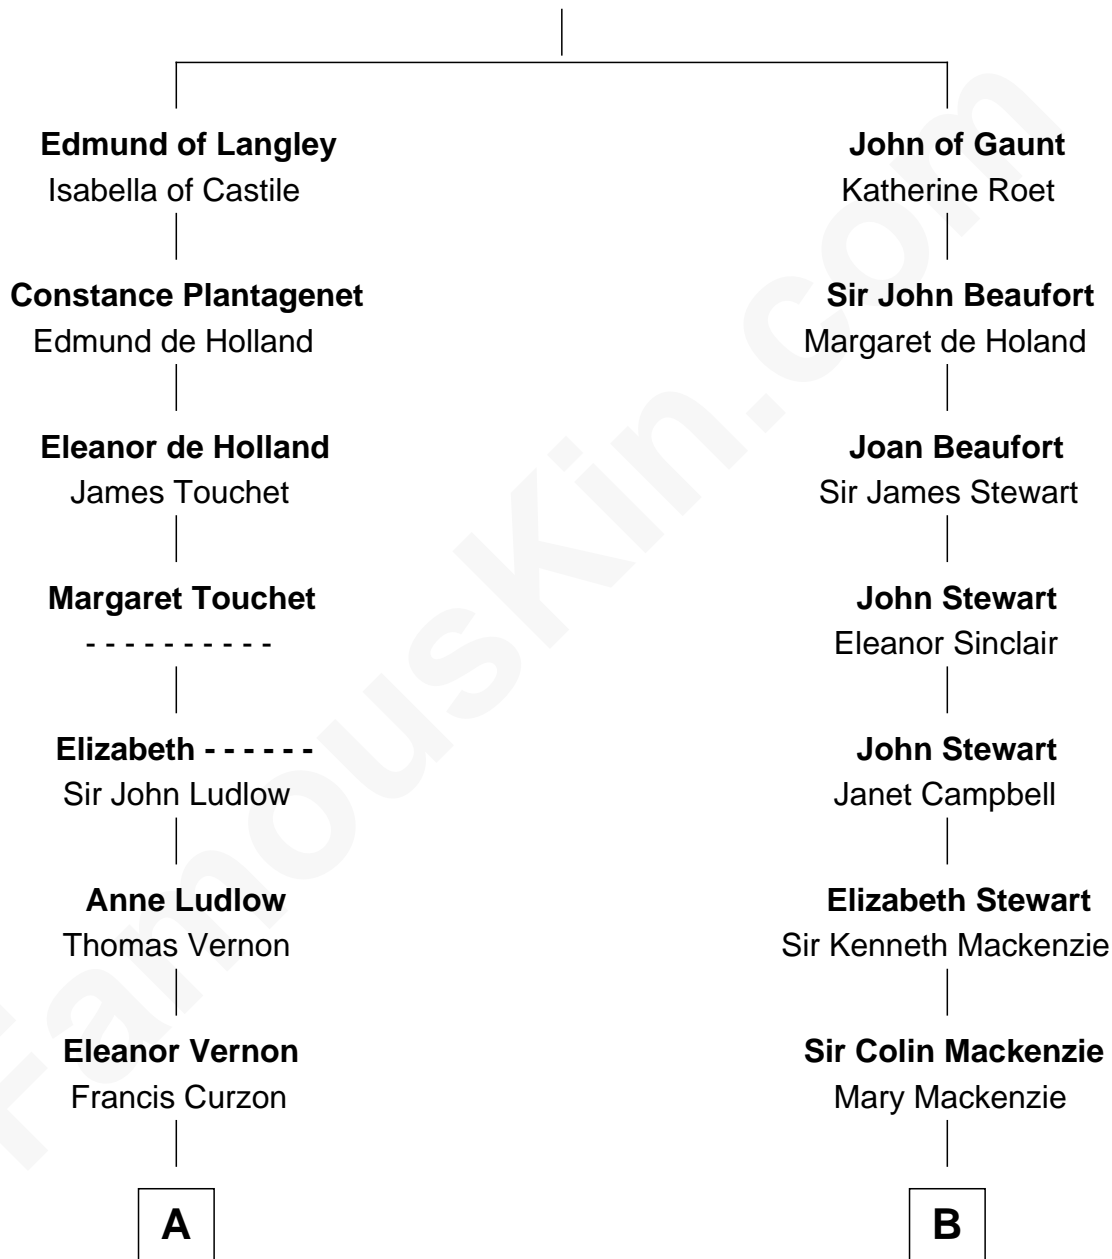

FamousKin.com Relationship Chart of

Oliver Platt
Movie Actor

17th cousin 3 times removed of

Eleanor Roosevelt

First Lady of President Franklin D. Roosevelt

Edward III, King of England
Philippa of Hainault

C

—
Cynthia Burke Roche

Arthur Scott Burden

—
Eileen Burden

Walter Maynard

—
Sheila Maynard

Nicholas Platt

—
Oliver Platt

Movie Actor