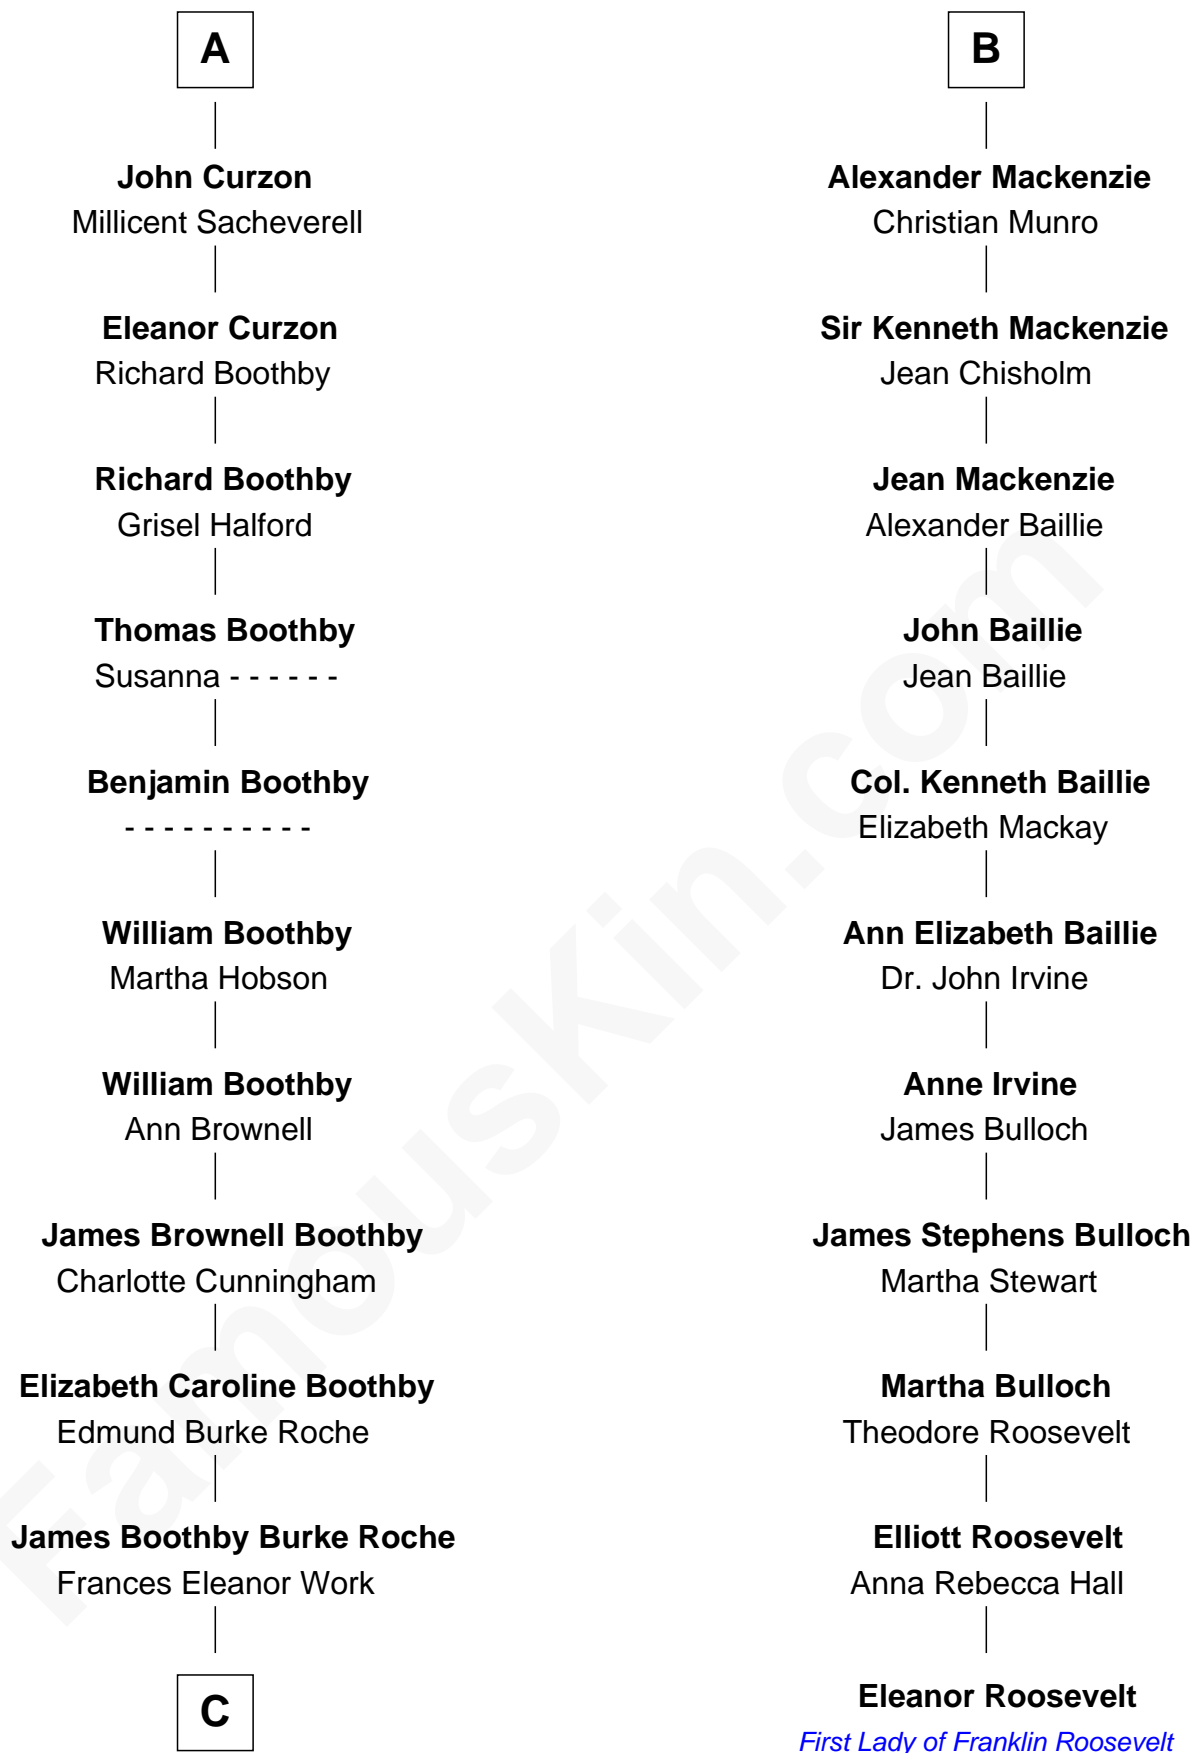

FamousKin.com Relationship Chart of

Oliver Platt
Movie Actor

17th cousin 3 times removed of

Eleanor Roosevelt

First Lady of President Franklin D. Roosevelt

Edward III, King of England
Philippa of Hainault

C

—
Cynthia Burke Roche

Arthur Scott Burden

—
Eileen Burden

Walter Maynard

—
Sheila Maynard

Nicholas Platt

—
Oliver Platt

Movie Actor