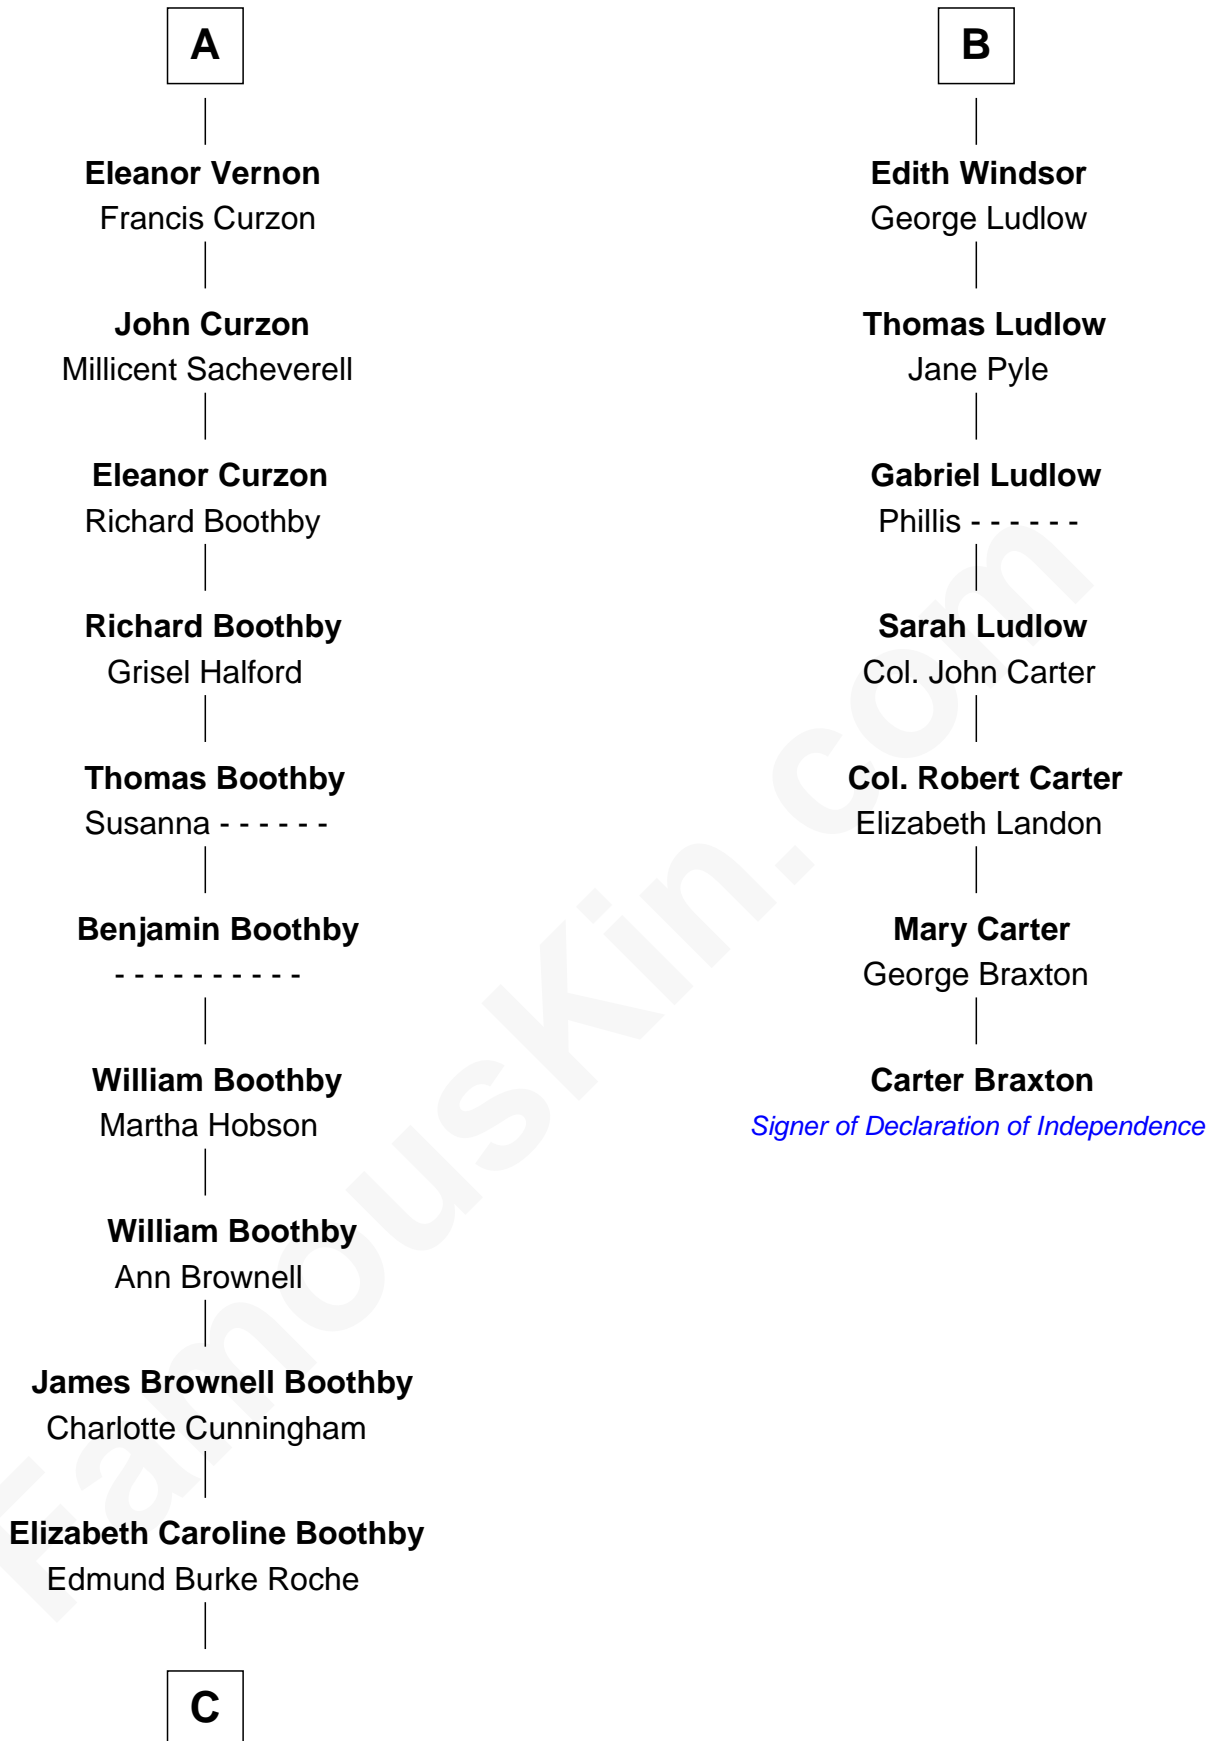

FamousKin.com Relationship Chart of

Oliver Platt

Movie Actor

13th cousin 8 times removed of

Carter Braxton

Signer of the Declaration of Independence

Humphrey de Bohun

Elizabeth Plantagenet

Elizabeth Butler

John Talbot

Ann Talbot

Sir Henry Vernon

Thomas Vernon

Anne Ludlow

A

Margaret de Bohun

John Andrews

Elizabeth Andrews

Sir Thomas de Windsor

Sir Andrews de Windsor

Elizabeth Blount

B

C

James Boothby Burke Roche

Frances Eleanor Work

Cynthia Burke Roche

Arthur Scott Burden

Eileen Burden

Walter Maynard

Sheila Maynard

Nicholas Platt

Oliver Platt