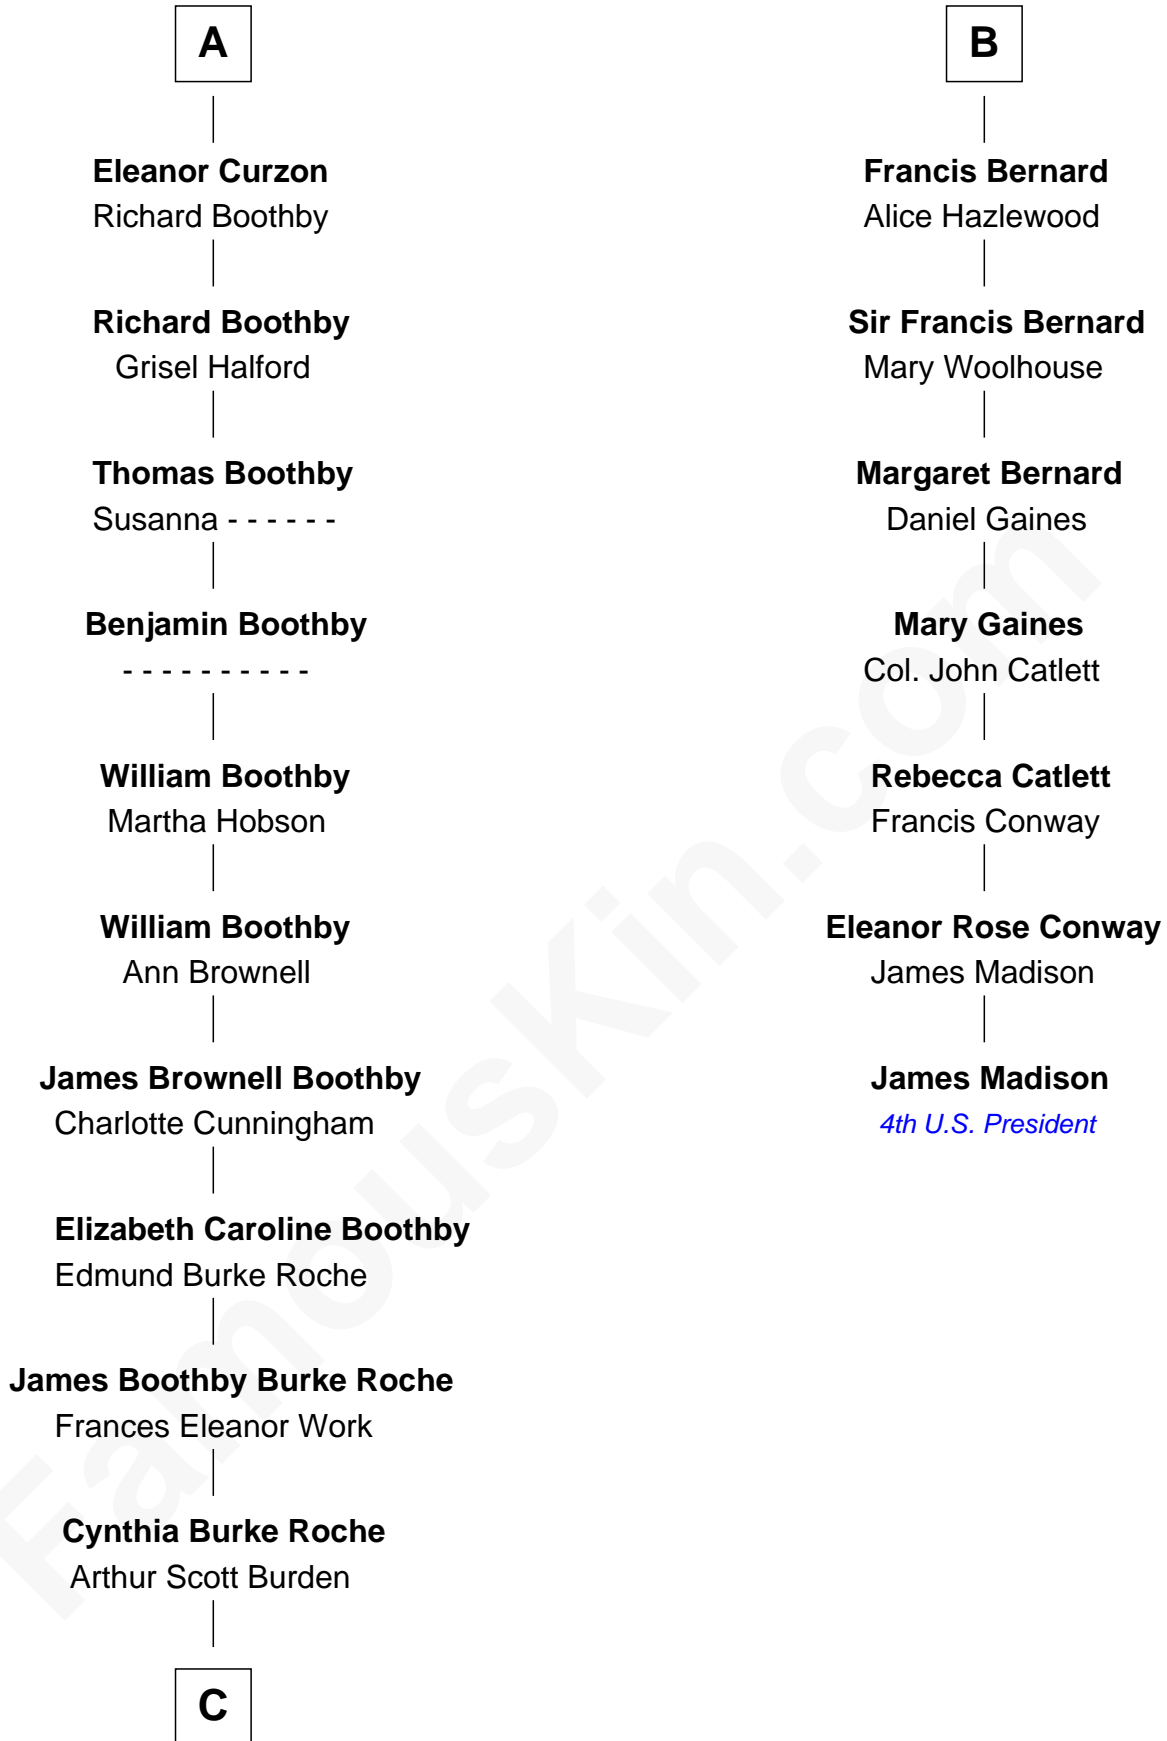

FamousKin.com Relationship Chart of

Oliver Platt

Movie Actor

13th cousin 6 times removed of

James Madison

4th U.S. President

Sir Thomas de Beauchamp

Katherine de Mortimer

Sir William Beauchamp

Joan Fitzalan

Joan Beauchamp

James Butler

Elizabeth Butler

John Talbot

Ann Talbot

Sir Henry Vernon

Sir Hugh de Stafford

Margaret de Stafford

Sir Ralph Neville

Margaret de Neville

Sir Richard Scrope

Sir Henry le Scrope

Elizabeth le Scrope

Margaret Scrope

John Bernard

John Bernard

Margaret Daundelyn

John Bernard

Cecily Muscote

B

C

—
Eileen Burden
Walter Maynard