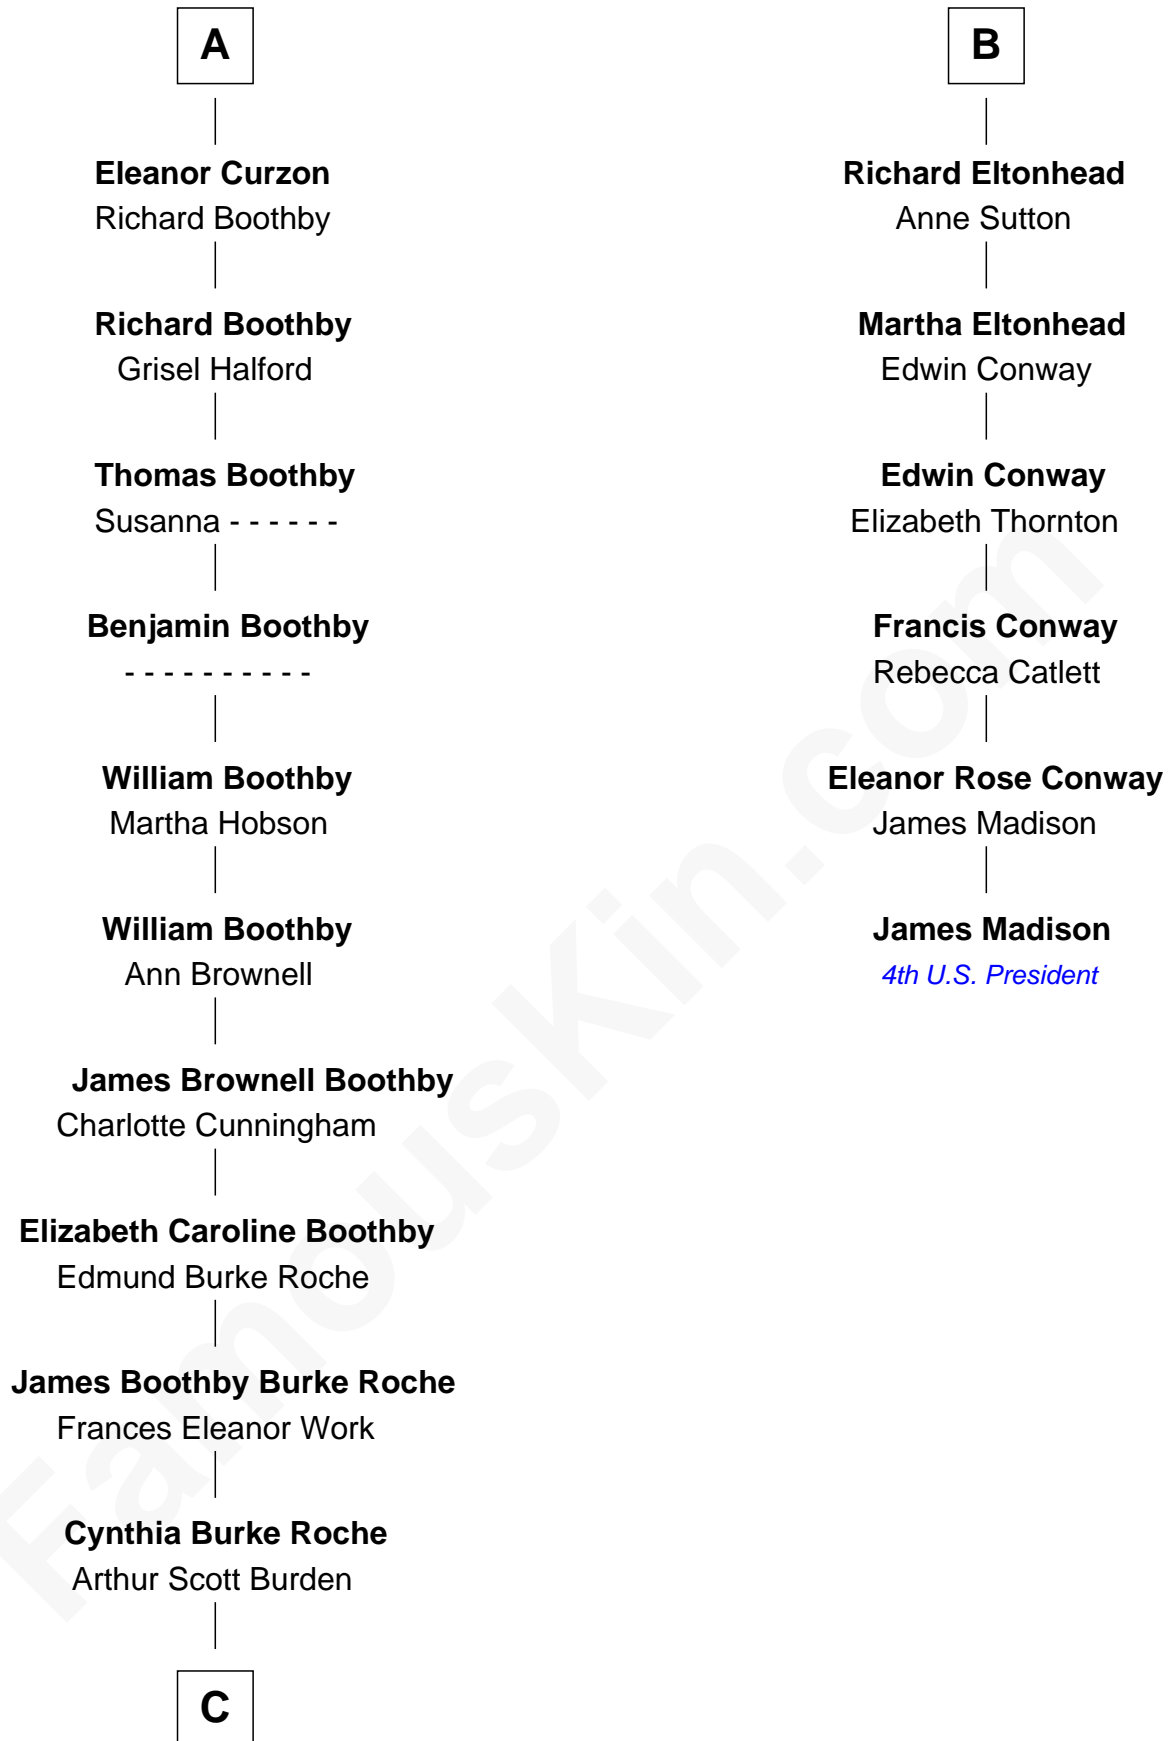

FamousKin.com
Relationship Chart of
Oliver Platt
Movie Actor

12th cousin 7 times removed of
James Madison
4th U.S. President

Sir Richard Fitzalan
 Elizabeth de Bohun

C

—
Eileen Burden
Walter Maynard

—
Sheila Maynard
Nicholas Platt