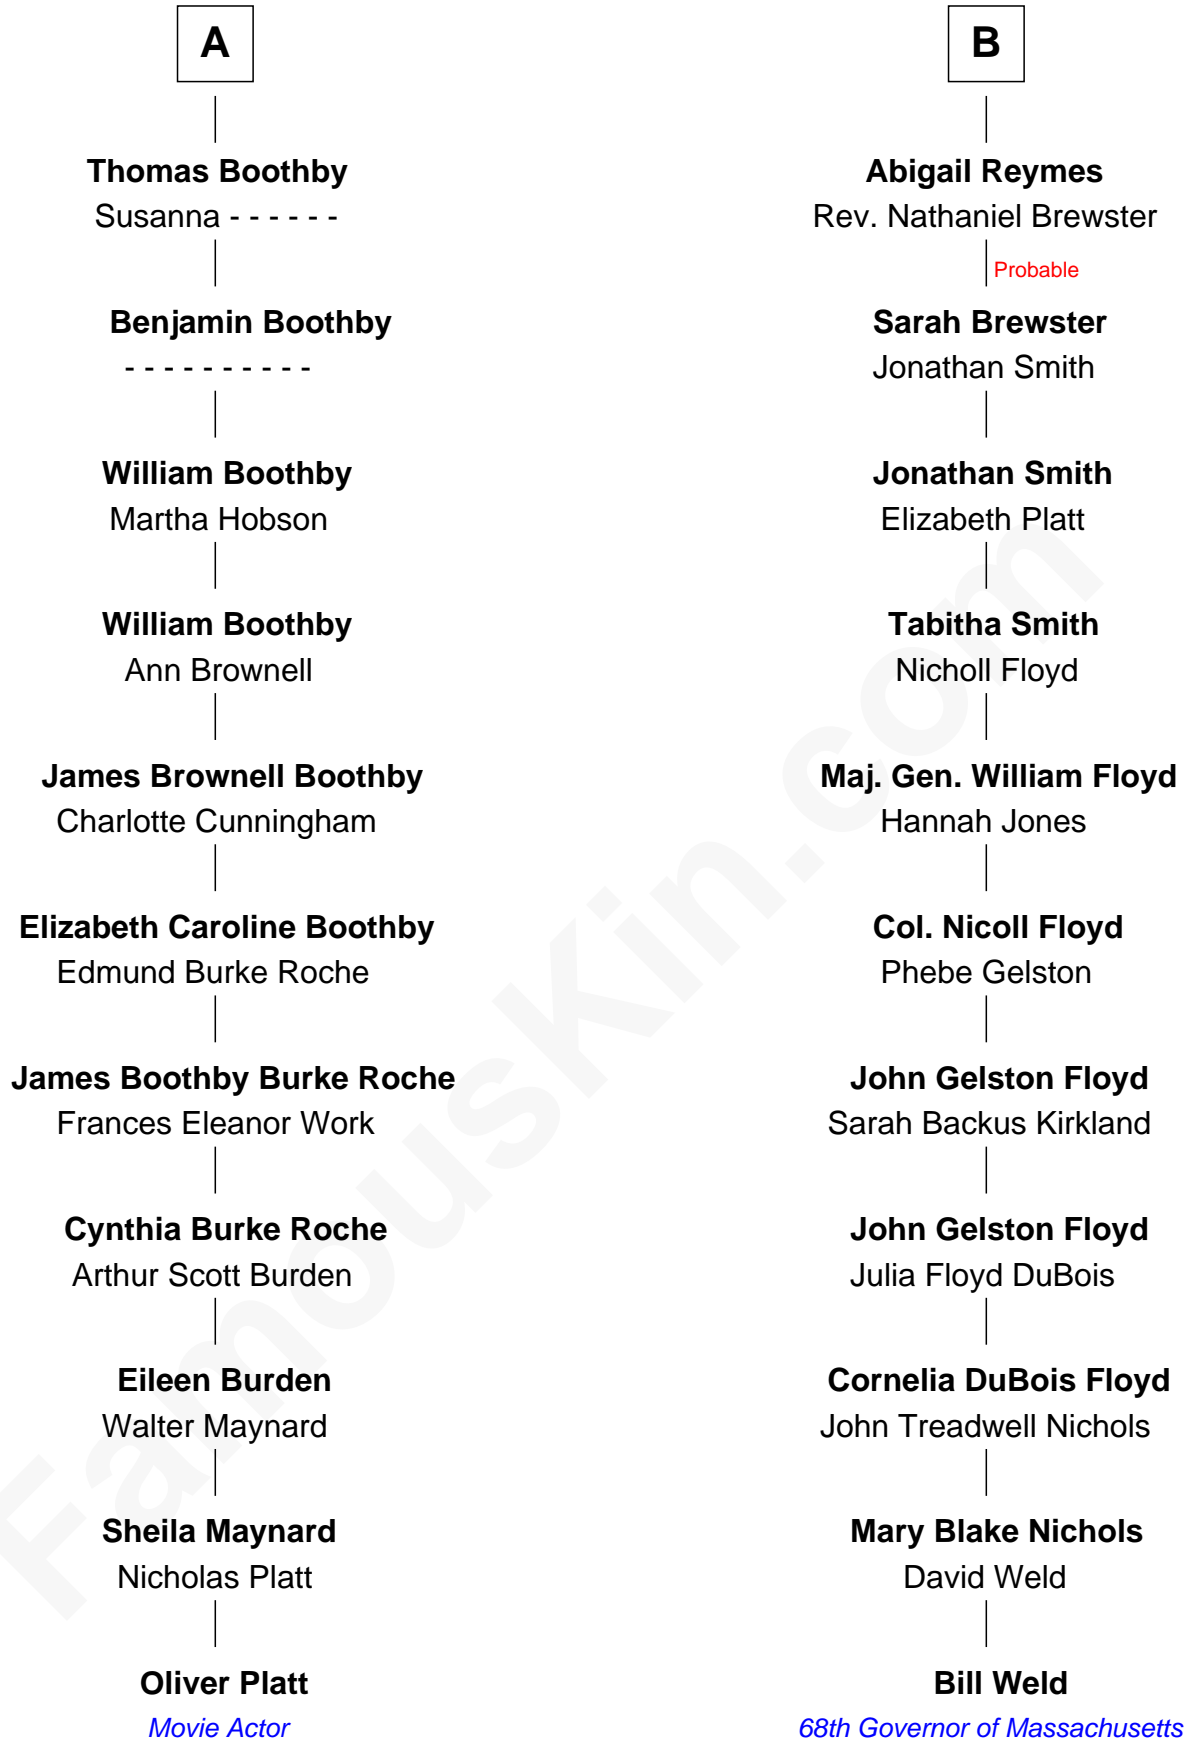

FamousKin.com Relationship Chart of

Oliver Platt

Movie Actor

17th cousin of

Bill Weld

68th Governor of Massachusetts

James Butler
Joan Beauchamp

Oliver Platt photo by [Bridget Laudien](#) (CC BY-SA 3.0)

Bill Weld photo by [Marc Nozell](#) (CC BY-SA 2.0)