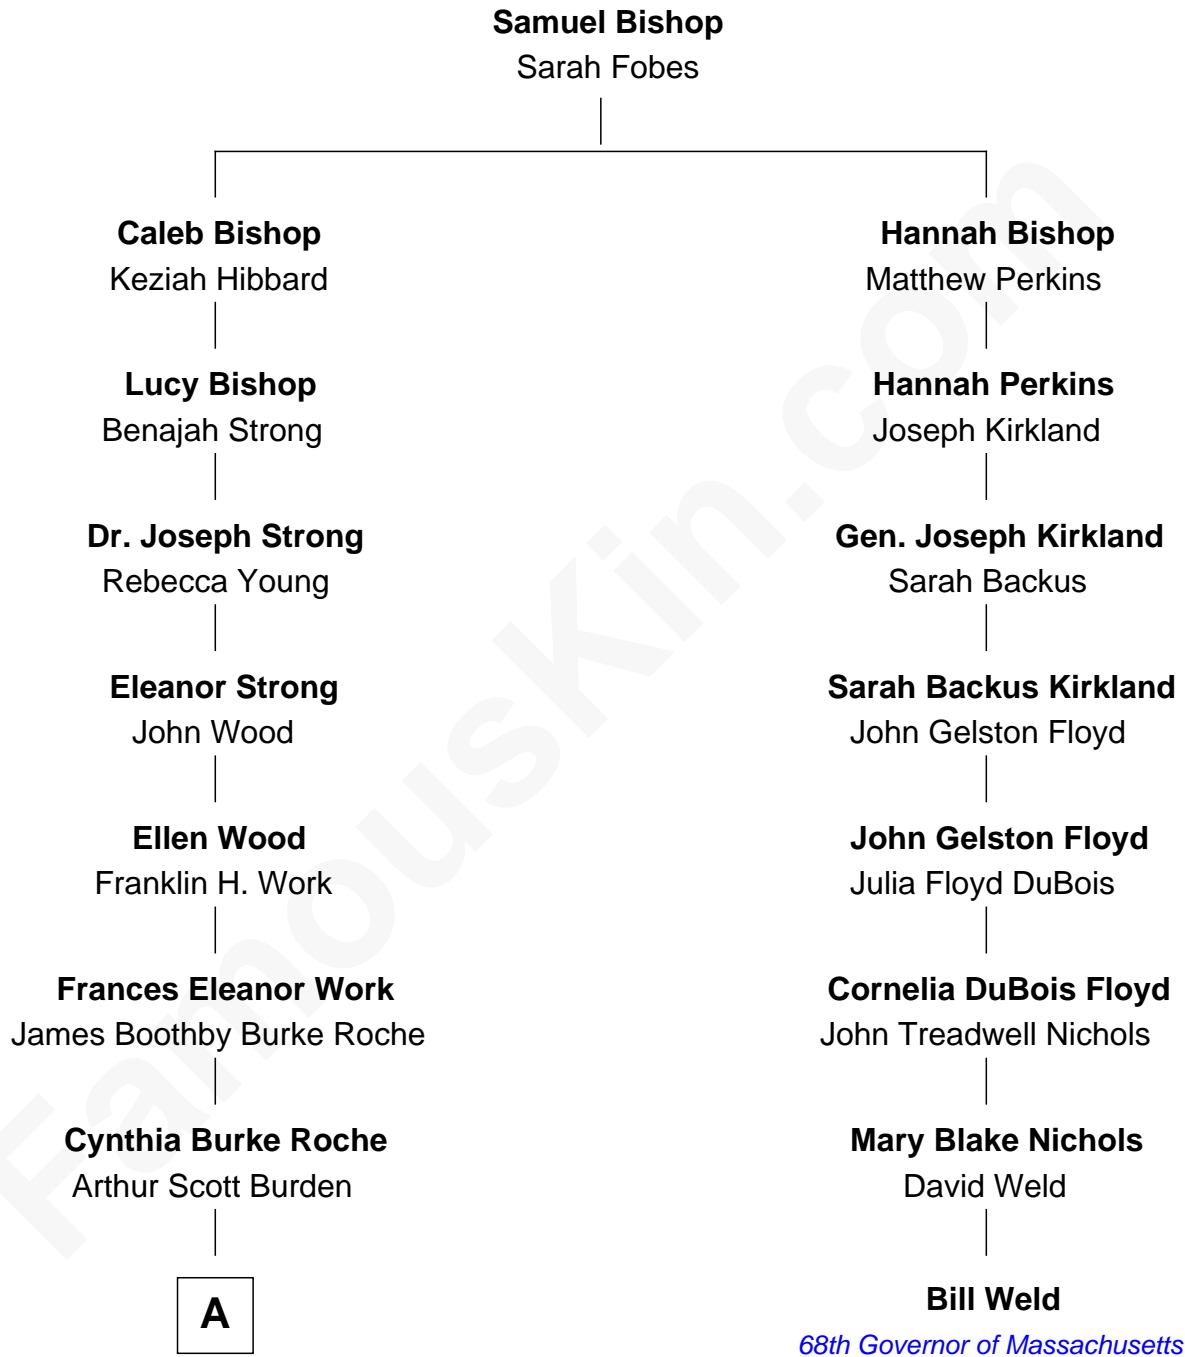

FamousKin.com Relationship Chart of

Oliver Platt
Movie Actor

7th cousin 2 times removed of

Bill Weld

68th Governor of Massachusetts

A

—
Eileen Burden
Walter Maynard

—
Sheila Maynard
Nicholas Platt

—
Oliver Platt
Movie Actor

FamousKin.com