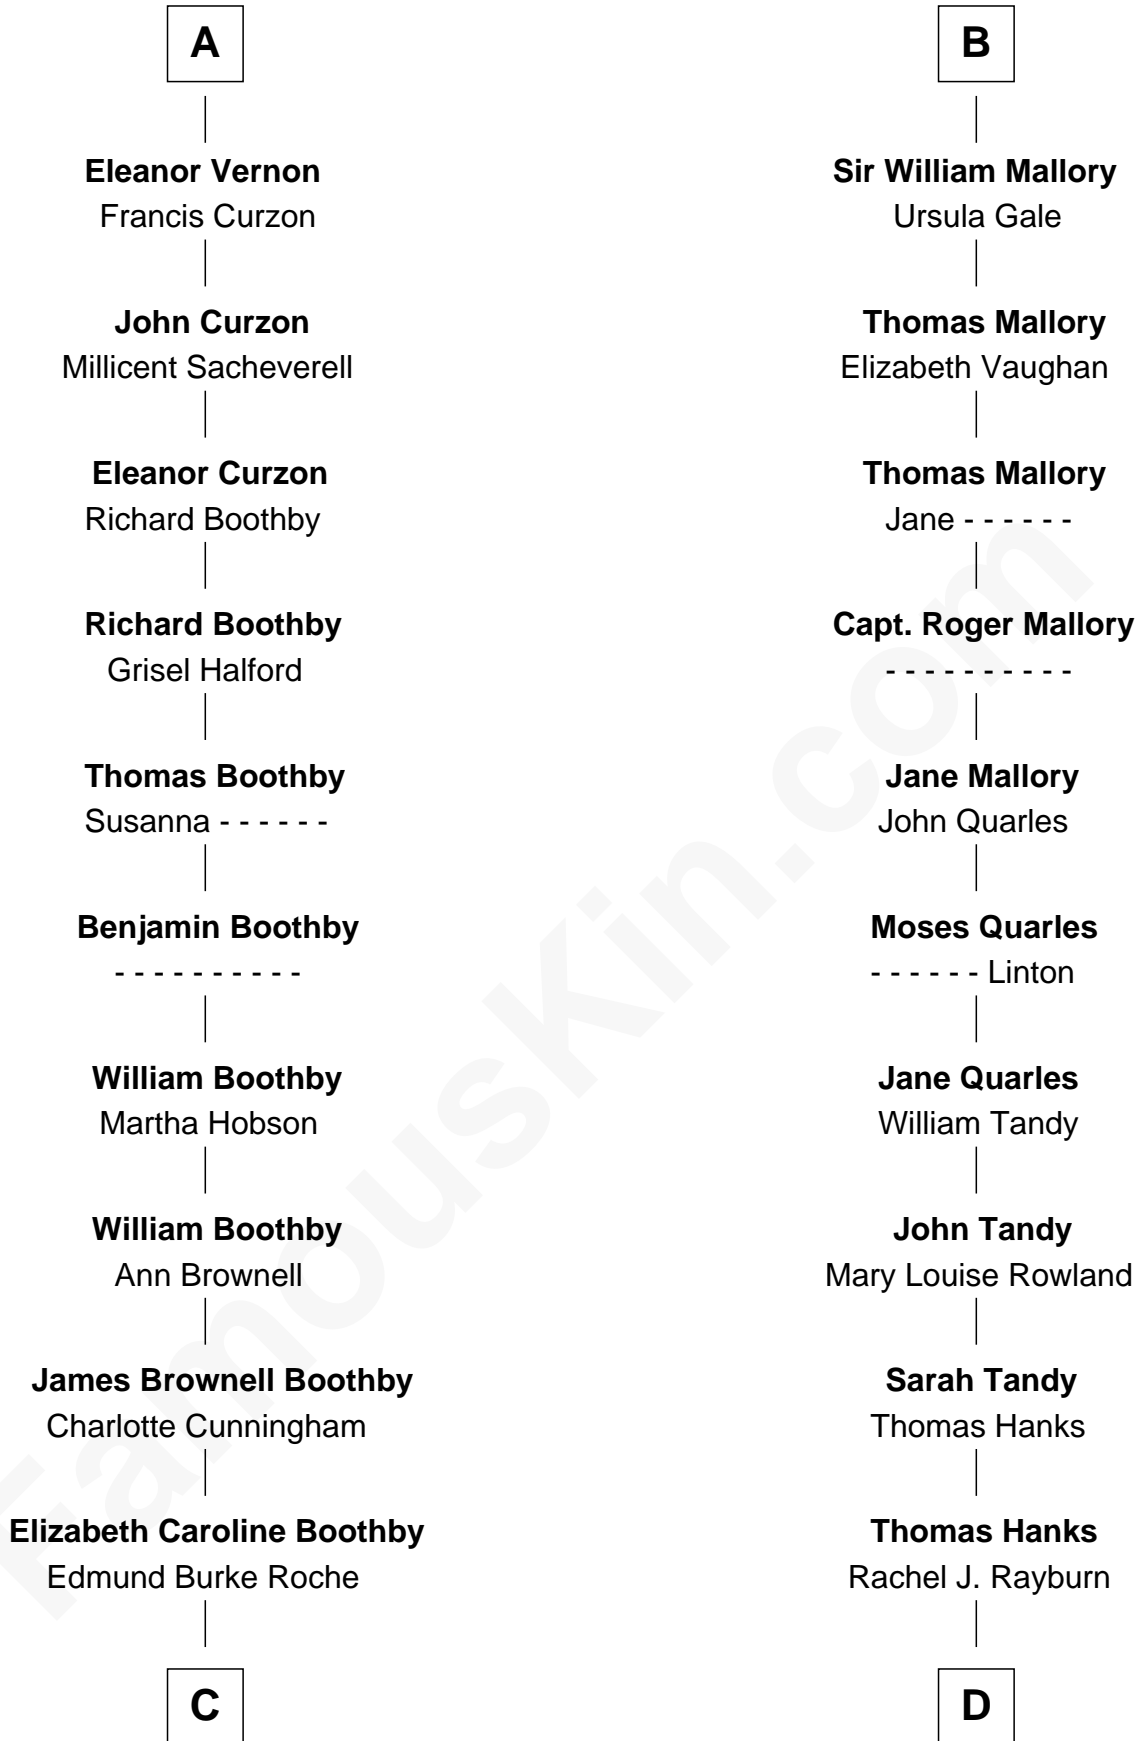

FamousKin.com Relationship Chart of

Oliver Platt
Movie Actor

20th cousin 1 time removed of

Tom Hanks
Movie Actor

Edmund Fitzalan
Alice de Warenne

C

James Boothby Burke Roche

Frances Eleanor Work

Cynthia Burke Roche

Arthur Scott Burden

Eileen Burden

Walter Maynard

Sheila Maynard

Nicholas Platt

Oliver Platt

Movie Actor