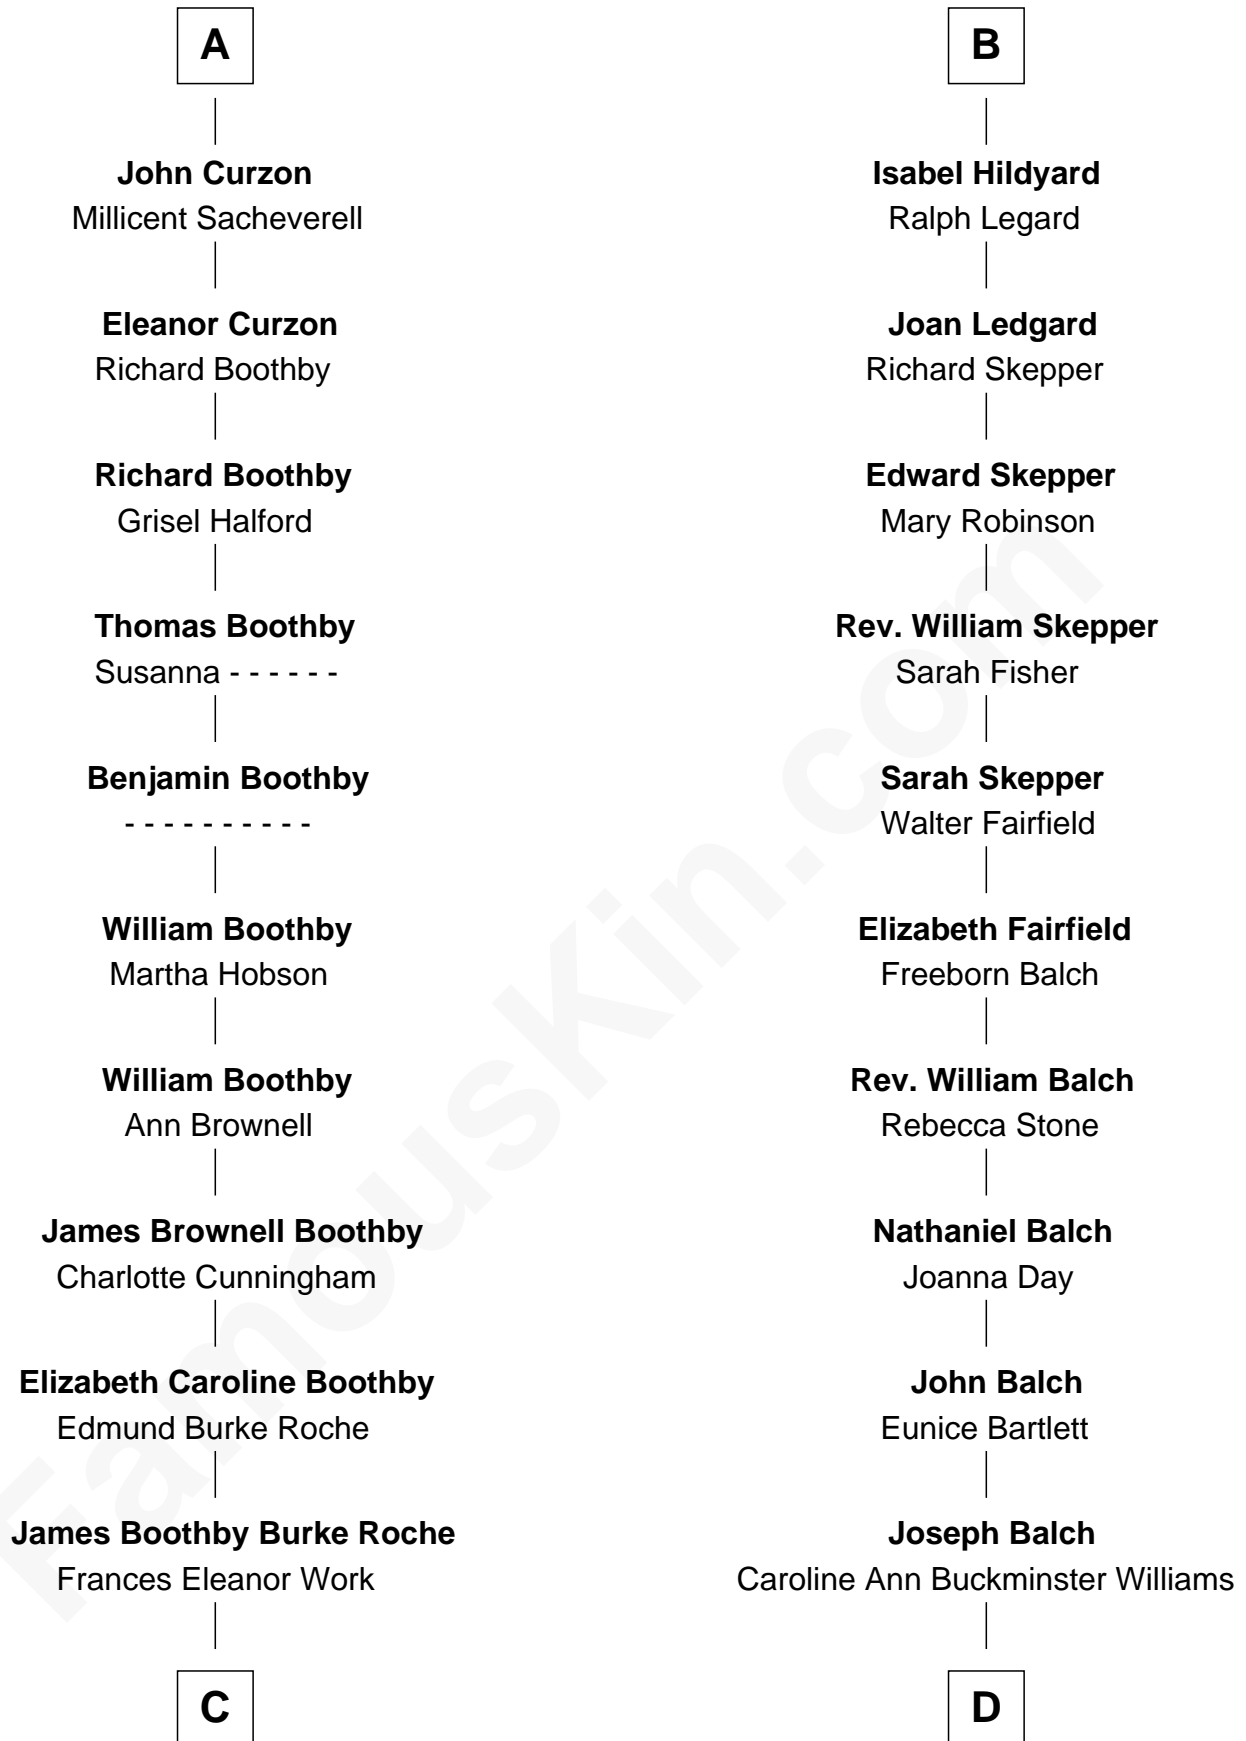

FamousKin.com Relationship Chart of

Oliver Platt
Movie Actor

20th cousin 1 time removed of

Tuesday Weld
TV and Movie Actress

Edward III, King of England
Philippa of Hainault

C

Cynthia Burke Roche

Arthur Scott Burden

Eileen Burden

Walter Maynard

Sheila Maynard

Nicholas Platt

Oliver Platt

Movie Actor

D

Sarah Bartlett Balch

Stephen Minot Weld

Stephen Minot Weld

Eloise Rodman

Edward Motley Weld

Sarah Lothrop King

Lothrop Motley Weld

Yosene Balfour Ker

Tuesday Weld