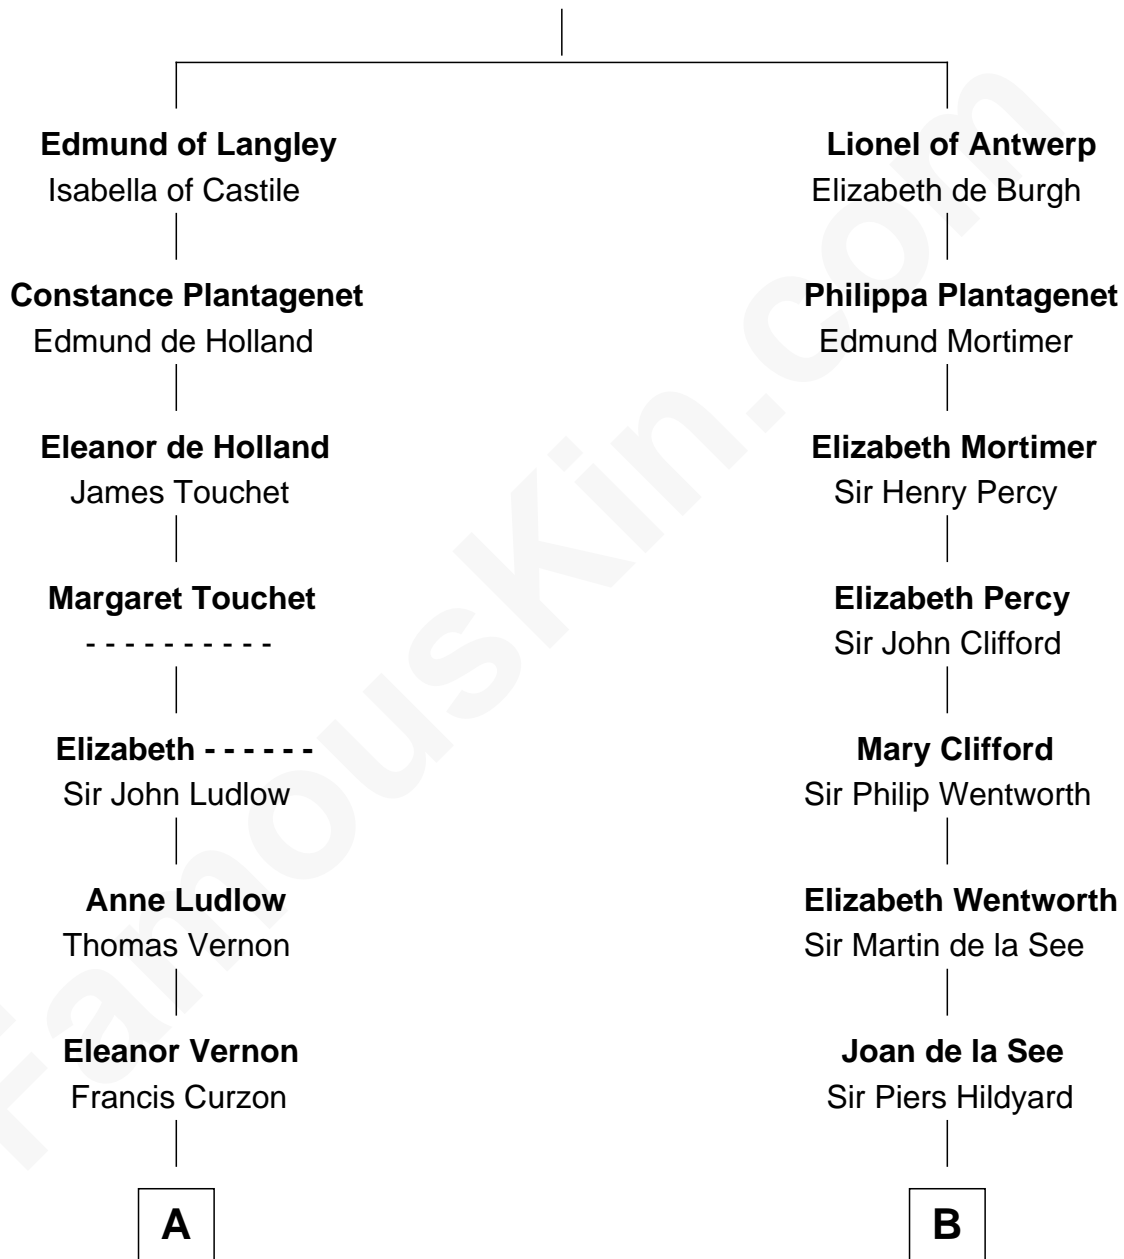

FamousKin.com Relationship Chart of

Oliver Platt
Movie Actor

20th cousin 1 time removed of

Tuesday Weld
TV and Movie Actress

Edward III, King of England
Philippa of Hainault

C

Cynthia Burke Roche

Arthur Scott Burden

Eileen Burden

Walter Maynard

Sheila Maynard

Nicholas Platt

Oliver Platt

Movie Actor

D

Sarah Bartlett Balch

Stephen Minot Weld

Stephen Minot Weld

Eloise Rodman

Edward Motley Weld

Sarah Lothrop King

Lothrop Motley Weld

Yosene Balfour Ker

Tuesday Weld