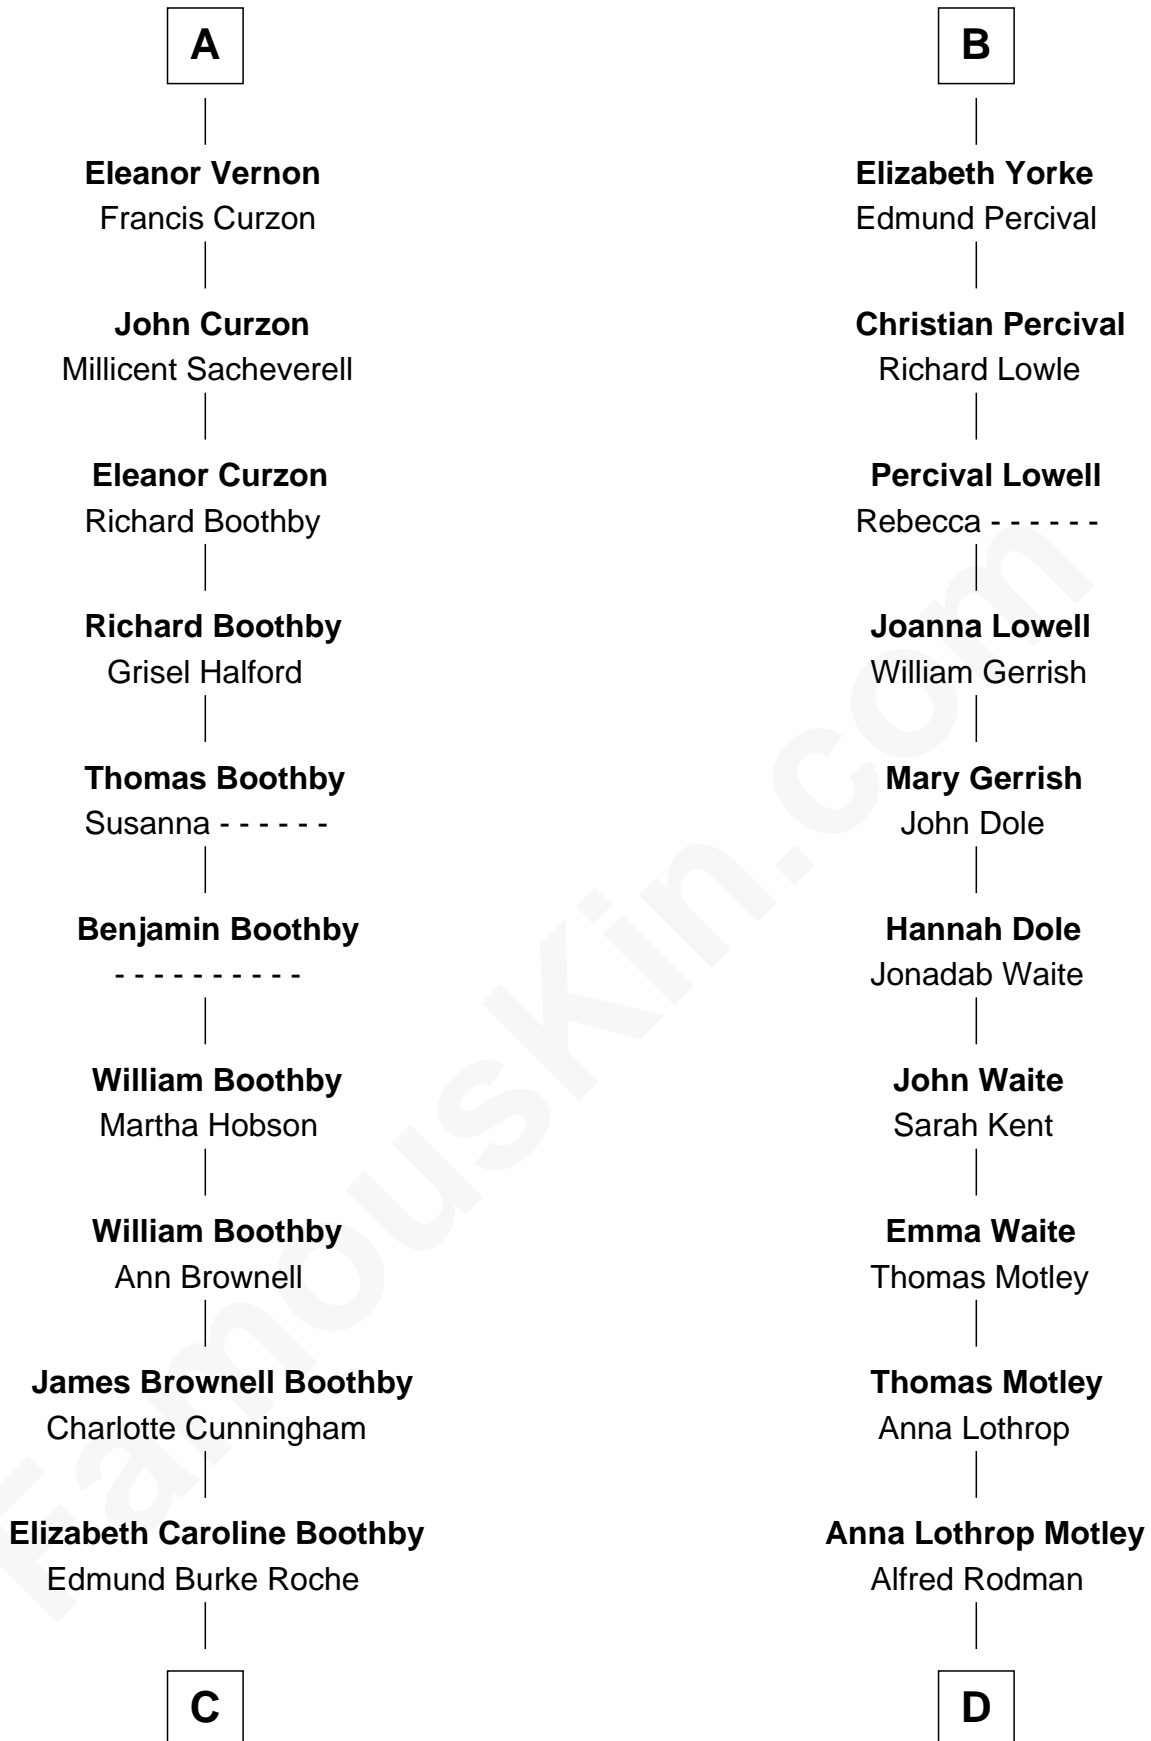

FamousKin.com Relationship Chart of

Oliver Platt

Movie Actor

20th cousin 1 time removed of

Tuesday Weld

TV and Movie Actress

Humphrey de Bohun

Elizabeth Plantagenet

Eleanor de Bohun
Sir James le Boteler

James le Boteler
Elizabeth Darcy

James Butler
Anne de Welles

James Butler
Joan Beauchamp

Elizabeth Butler
John Talbot

Ann Talbot
Sir Henry Vernon

Thomas Vernon
Anne Ludlow

A

Margaret de Bohun
Sir Hugh de Courtnay

Elizabeth de Courtnay
Sir Andrew Luttrell

Sir Hugh Luttrell
Catherine de Beaumont

Sir John Luttrell
Margaret Touchet

Sir James Luttrell
Elizabeth Courtnay

Sir Hugh Luttrell
Margaret Hill

Eleanor Luttrell
Roger Yorke

B

C

James Boothby Burke Roche

Frances Eleanor Work

Cynthia Burke Roche

Arthur Scott Burden

Eileen Burden