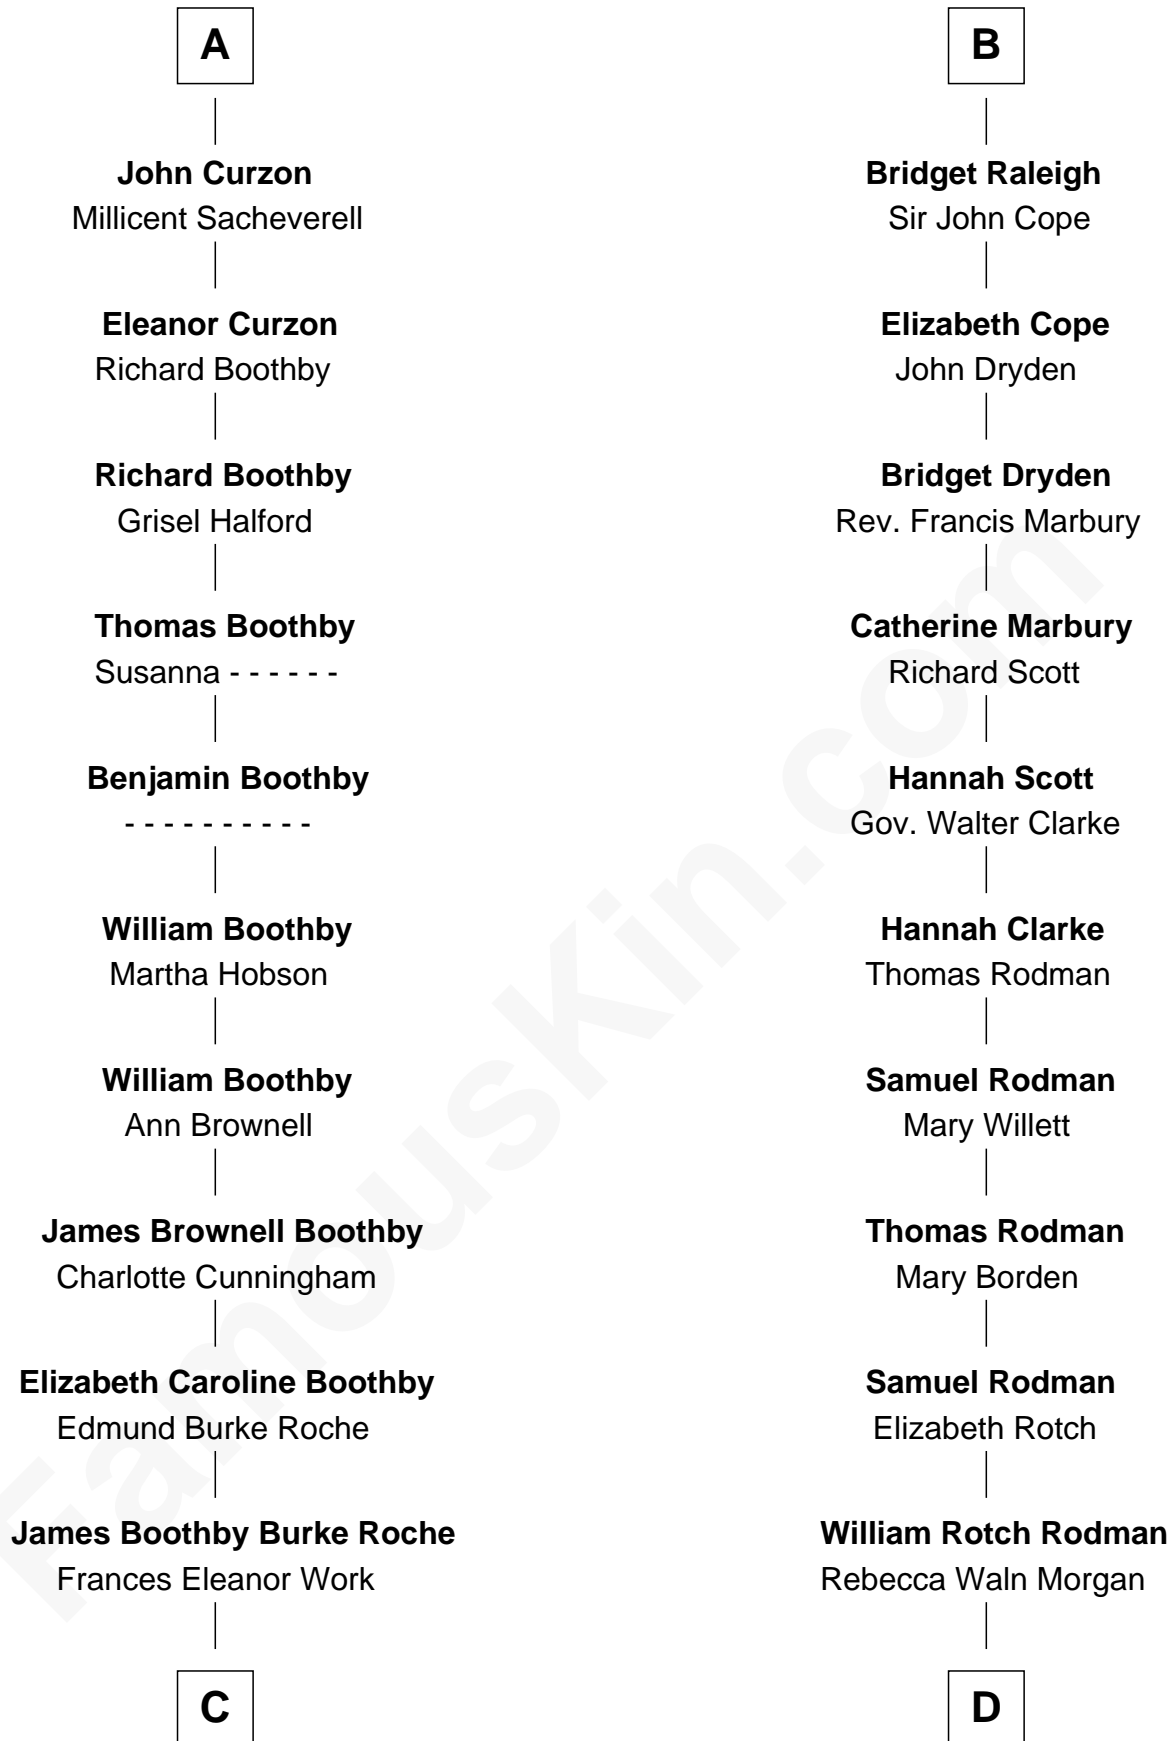

FamousKin.com Relationship Chart of

Oliver Platt

Movie Actor

20th cousin 1 time removed of

Tuesday Weld

TV and Movie Actress

Sir James le Boteler

Eleanor de Bohun

William Raleigh

Sir Edward Raleigh

Margaret Verney

Sir Edward Raleigh

Anne Chamberlayne

B

C

Cynthia Burke Roche

Alfred Rodman

Anna Lothrop Motley

Eloise Rodman

Stephen Minot Weld

Edward Motley Weld

Sarah Lothrop King

Lothrop Motley Weld

Yosene Balfour Ker